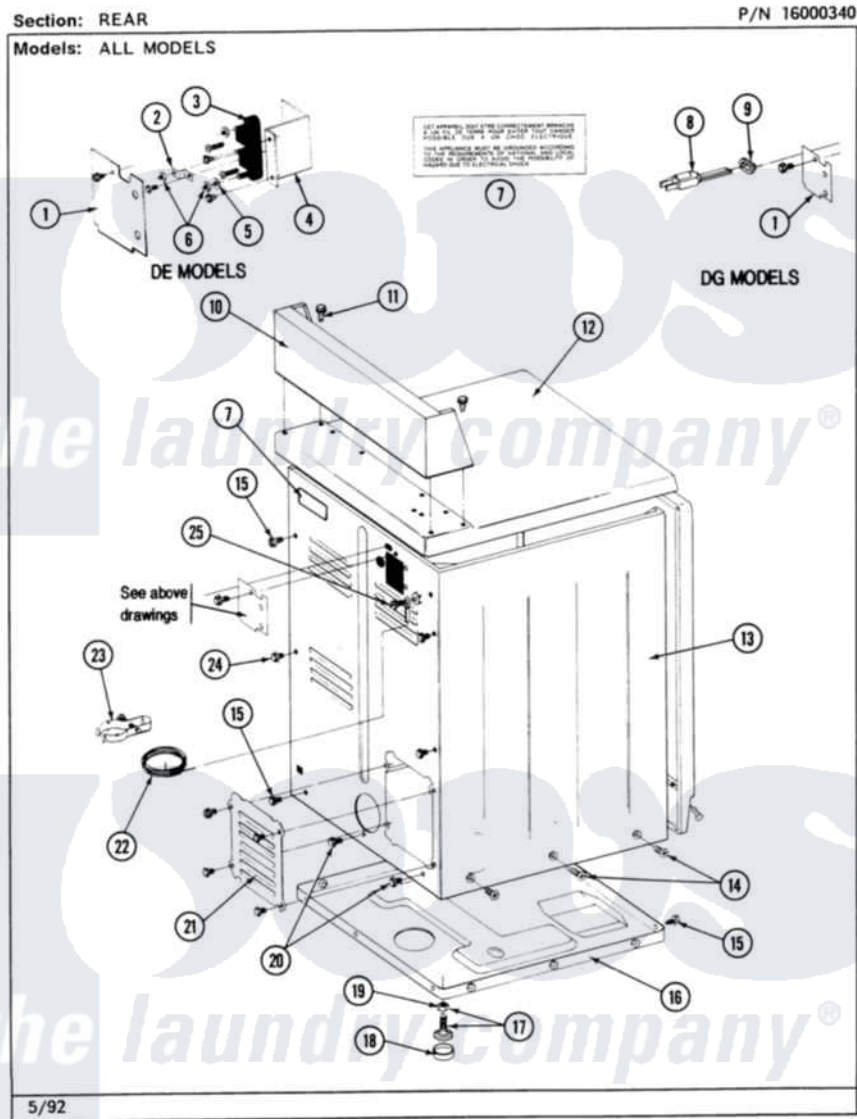

# Maytag MDE26CTAEG 02 - REAR

4

Maytag [Residential Maytag MDE26CTAEG Dryer Parts](#) Parts Diagram 02 - REAR  
 Click on the part number to view part

Item	Original Part Number	Replaced By	Status	Part Description
001	<a href="#">Y313561</a>			Screw---NA
"	Y312905		Not Available	COVER, TERMINAL
002	Y311423	<a href="#">489483</a>		Screw 10-32 X 1/2
"	<a href="#">Y312184</a>			Strap, Grounding
003	<a href="#">400008</a>			Block, Terminal
"	Y312209	<a href="#">W10001200</a>		Screw
004	<a href="#">Y313561</a>			Screw---NA
"	Y310632	<a href="#">1163839</a>		Screw
"	<a href="#">Y312904</a>			Bracket, Terminal Block
005	<a href="#">Y311270</a>			Washer, Terminal Block
006	311484	<a href="#">112432</a>		Nut
007	214519			LABEL, ELECTRICAL INSTR. PART NOT USED-GAS MODELS ONLY
008	302521		Not Available	CORD, POWER PART NOT USED-GAS MODELS ONLY
"	305168	<a href="#">33002916</a>		Power Cord, Canadian 240V

009	<a href="#">211881</a>		Grommet, Cord Part Not Used- Gas Models Only
010	NLA	Not Available	CONTROL COVER (WHT)
011	212276	<a href="#">W10116760</a>	Screw
012	307105	Not Available	COVER, TOP ASSY. (WHT)
"	NLA	Not Available	(ALM)
013	NLA	Not Available	CABINET (WHT)
014	<a href="#">213007</a>		Xfor Cabinet See Cabinet, Back
015	<a href="#">Y313561</a>		Screw---NA
016	Y303361	Not Available	BASE ASSY. (UPPER & LOWER)
017	<a href="#">Y305086</a>		Adjustable Leg And Nut
018	<a href="#">Y314137</a>		Foot, Rubber
019	Y052740	<a href="#">62739</a>	Nut, Lock
020	Y310632	<a href="#">1163839</a>	Screw
021	211294	<a href="#">90767</a>	Screw, 8A X 3/8 HeX Washer Head Tapping
"	Y312951	Not Available	ACCESS COVER, BACK
"	<a href="#">Y313559</a>		Screw
022	<a href="#">311155</a>		Ground Wire And Clamp
023	<a href="#">301548</a>		Clamp, Ground Wire
"	NLA	Not Available	SCREW
024	Y310632	<a href="#">1163839</a>	Screw
025	NLA	Not Available	SCREW & WASHER ASSY.