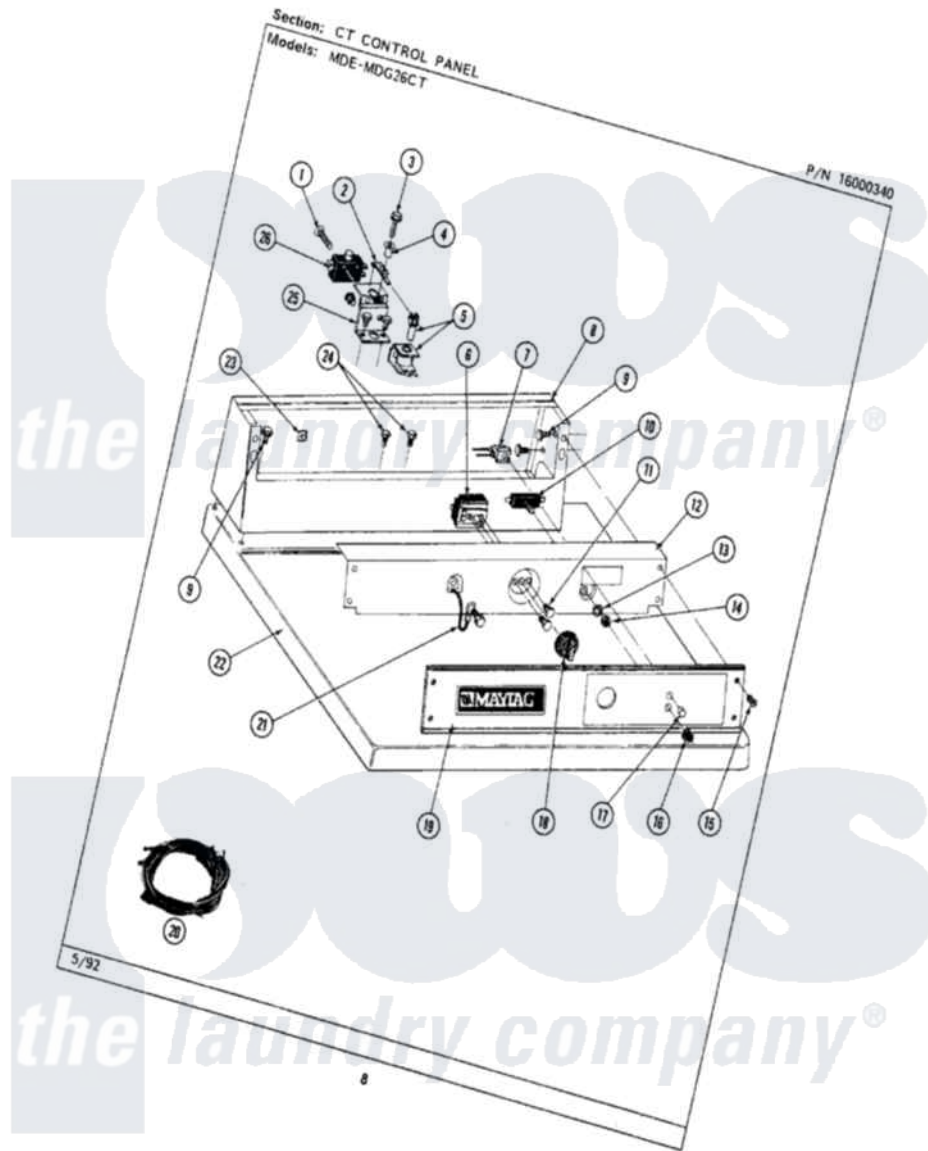

Maytag MDE26CTAEG 03 - CT CONTROL PANEL

Maytag [Residential Maytag MDE26CTAEG Dryer Parts](#) Parts Diagram 03 - CT CONTROL PANEL
 Click on the part number to view part

Item	Original Part Number	Replaced By	Status	Part Description
001	212950	M0227520		Screw-Tc No.6-32 X 13/16", Preform SwiTch
002	NLA		Not Available	SPRING LEVER, RELAY
003	212949	22001866		Screw, Relay
004	NLA		Not Available	SPACER, ADVANCE RELAY
005	212951			Screw, No.6-32 X 1/4 Inch
"	305393			Solenoid For Relay Assembly
006	307237	W10327105		Switch, Cycle Selection
007	NLA		Not Available	PILOT LIGHT
008	NLA		Not Available	CONTROL COVER (WHT)
009	212276	W10116760		Screw
010	306941	W10149462		Switch, Push-To-Start
011	Y313588	488234		Screw 8-32 X 1/4
012	314912		Not Available	BRACKET, CONTROL PANEL (WHT)
"	NLA		Not Available	(ALM)
013	312751			Lockwasher, Start Switch

014	Y312706	422617	Nut
015	212277		Screw, No.8 X 1/2 Inch
016	Y312702		Knurled Nut, Start Switch
017	215564		Lens, Indicator Light
018	306938		Knob, Selector Switch
019	NLA	Not Available	CONTROL PANEL
020	NLA	Not Available	WIRE HARNESS
021	205810		Wire, Ground
"	211252		Screw, Ground Wire
022	307105	Not Available	COVER, TOP ASSY. (WHT)
"	NLA	Not Available	(ALM)
023	215003		Fastener, Panel And Bracket
024	211294	90767	Screw, 8A X 3/8 HeX Washer Head Tapping
025	211294	90767	Screw, 8A X 3/8 HeX Washer Head Tapping
"	NLA	Not Available	RELAY BRACKET
026	Y303787	Not Available	SWITCH FOR RELAY