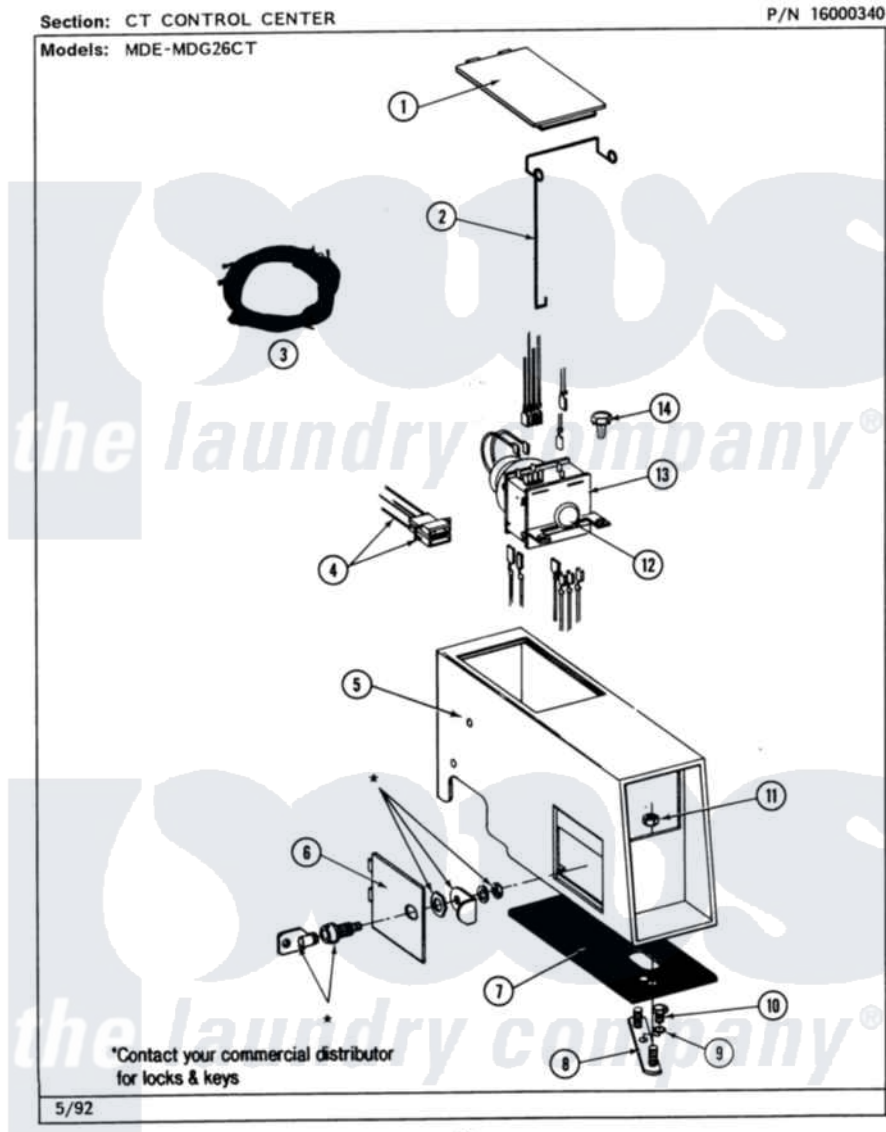

Maytag MDE26CTAEG 04 - CT CONTROL CENTER

Maytag [Residential Maytag MDE26CTAEG Dryer Parts](#) Parts Diagram 04 - CT CONTROL CENTER
Click on the part number to view part

Item	Original Part Number	Replaced By	Status	Part Description
001	NLA		Not Available	ACCESS DOOR (WHT)
002	214878			Latch For Access Door
003	NLA		Not Available	WIRE HARNESS
004	NLA		Not Available	HARNESS, TICKET CONTROL
005	NLA		Not Available	OUTER CASE (WHT)
006	NLA		Not Available	ACCESS DOOR (WHT)
007	214660			Gasket, Control Center
008	NLA		Not Available	MTG. STRAP---NA
009	910309			Washer, Mounting Strap
010	211294	90767		Screw, 8A X 3/8 HeX Washer Head Tapping
011	Y052740	62739		Nut, Lock
012	213089			Knob For Timer
"	Y312300			Groov-Pin
013	305867		Not Available	(45 MINS. FOR 303799 & 307142)

"	305868	Not Available	No.303799 & 307141 (37 1/2 MINS)
"	307142		Timer With Knob And Pin
"	NLA	Not Available	TIMER MOTOR
014	212276	W10116760	Screw