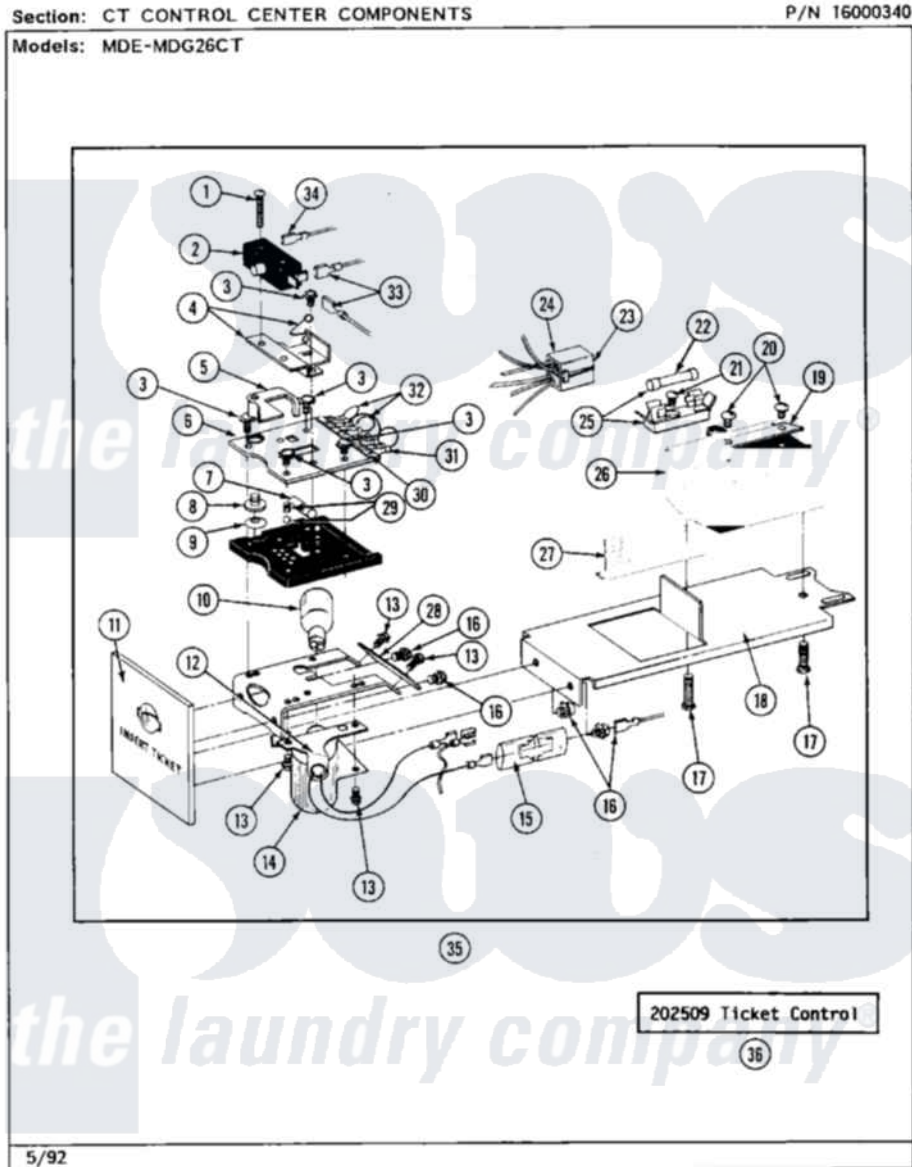

# Maytag MDE26CTAEG 05 - CT CONTROL CENTER COMPONENTS

22

Maytag [Residential Maytag MDE26CTAEG Dryer Parts](#) Parts Diagram 05 - CT CONTROL CENTER COMPONENTS  
 Click on the part number to view part

Item	Original Part Number	Replaced By	Status	Part Description
001	NLA		Not Available	SCREW
002	204882		Not Available	SWITCH FOR TICKET CONTROL
003	NLA		Not Available	SEMS SCREW (No.4-40 X 1/2 INC)
004	<a href="#">204881</a>			Cam Plate Assembly
005	<a href="#">214218</a>			Lever, Switch
006	<a href="#">212452</a>			Board, Circuit
007	<a href="#">214275</a>			Roller For Cam
008	<a href="#">214220</a>			Adjustment Thumb Wheel
009	NLA		Not Available	SPRING WASHER
010	202479	<a href="#">A3167501</a>		Lamp Oven, Int.
011	NLA		Not Available	FRONT PLATE, TICKET CONTROL
012	NLA		Not Available	LAMP SOCKET W/BRACKET
013	NLA		Not Available	SCREW, SHIELD TO CONTROL
014	212533			SHIELD FOR HEAT LAMP

015	Y201110		Not Available	CONNECTOR, WIRE (INDIC. LIGHT)
016	212519	<a href="#">488234</a>		Screw 8-32 X 1/4
017	211294	<a href="#">90767</a>		Screw, 8A X 3/8 HeX Washer Head Tapping
018	NLA		Not Available	BRACKET, TICKET ASSEMBLY
019	311612		Not Available	COVER, CIRCUIT BOARD TERMINALS
020	311613	<a href="#">Y311711</a>		Screw, Fuse Block
021	NLA		Not Available	SCREW (No.6 X 1/4 INCH)
022	202713	<a href="#">22001555</a>		Fuse
023	<a href="#">213074</a>			Pin Receptacle For Plug
"	NLA		Not Available	PIN, PLUG
024	NLA		Not Available	HARNESS, TICKET CONTROL
025	NLA		Not Available	FUSE BLOCK W/FUSE
026	202477	<a href="#">22003292</a>		Control As
027	NLA		Not Available	SHIELD
028	NLA		Not Available	TICKET DEFLECTOR
029	<a href="#">203140</a>			Contact Ball Kit
030	NLA		Not Available	OVERLAY, CIRCUIT BOARD
031	Y311550		Not Available	SPADE (MINIATURE)
032	NLA		Not Available	JUMPER WIRE (BLACK)
033	NLA		Not Available	SPADE CONNECTOR
034	211737	<a href="#">248562</a>		Terminal
035	NLA		Not Available	TICKET RECEIVER ASSEMBLY
036	<a href="#">202509</a>			Ticket Control Assembly