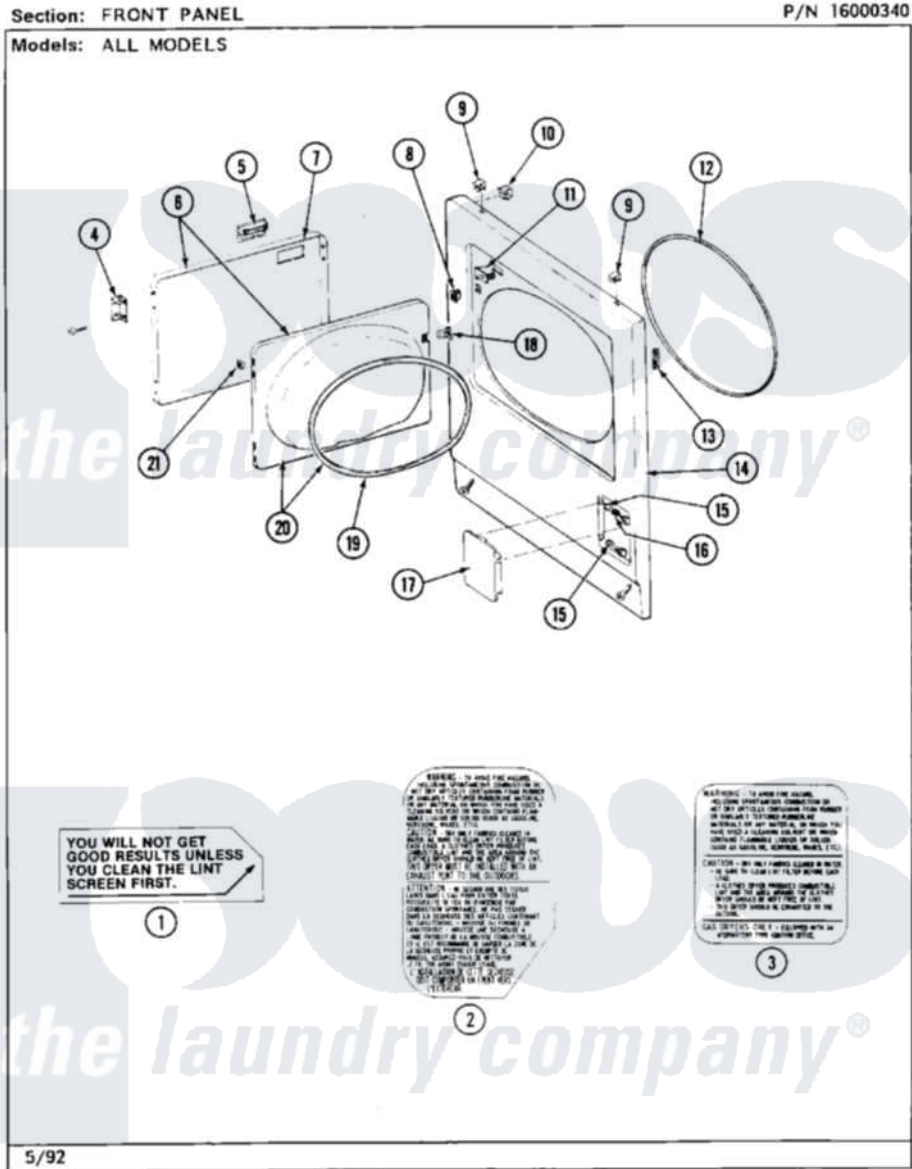

# Maytag MDE26CTAEG 06 - FRONT PANEL

Maytag Residential Maytag MDE26CTAEG Dryer Parts Parts Diagram 06 - FRONT PANEL  
Click on the part number to view part

| Item | Original Part Number    | Replaced By              | Status        | Part Description               |
|------|-------------------------|--------------------------|---------------|--------------------------------|
| 001  | Y313340                 |                          |               | LABEL, LINT SCREEN INSTRUCTION |
| 002  | 314941                  |                          | Not Available | LABEL, INSTRUCTION             |
| 003  | 314942                  |                          |               | INSTRUCTION LABEL              |
| "    | NLA                     |                          | Not Available | INSTRUCTION LABEL              |
| 004  | 307099                  | <a href="#">33001230</a> |               | Hinge, Door                    |
| "    | <a href="#">Y314062</a> |                          |               | Screw, Door Hinge And Panel    |
| 005  | 312960                  | <a href="#">489355</a>   |               | Screw, 8 X 1/2                 |
| "    | <a href="#">314946</a>  |                          |               | Handle White                   |
| "    | <a href="#">314972</a>  |                          |               | Handle Door ALM                |
| "    | NLA                     |                          | Not Available | (H. WHEAT)                     |
| 006  | NLA                     |                          | Not Available | (ALM)                          |
| "    | Y307111                 |                          | Not Available | DOOR ASSY. COMPLETE (WHT)      |
| 007  | <a href="#">314966</a>  |                          |               | Panel, Outer                   |
| "    | NLA                     |                          | Not Available | (ALM)                          |
| 008  | <a href="#">306436</a>  |                          |               | Door Latch Kit--W              |