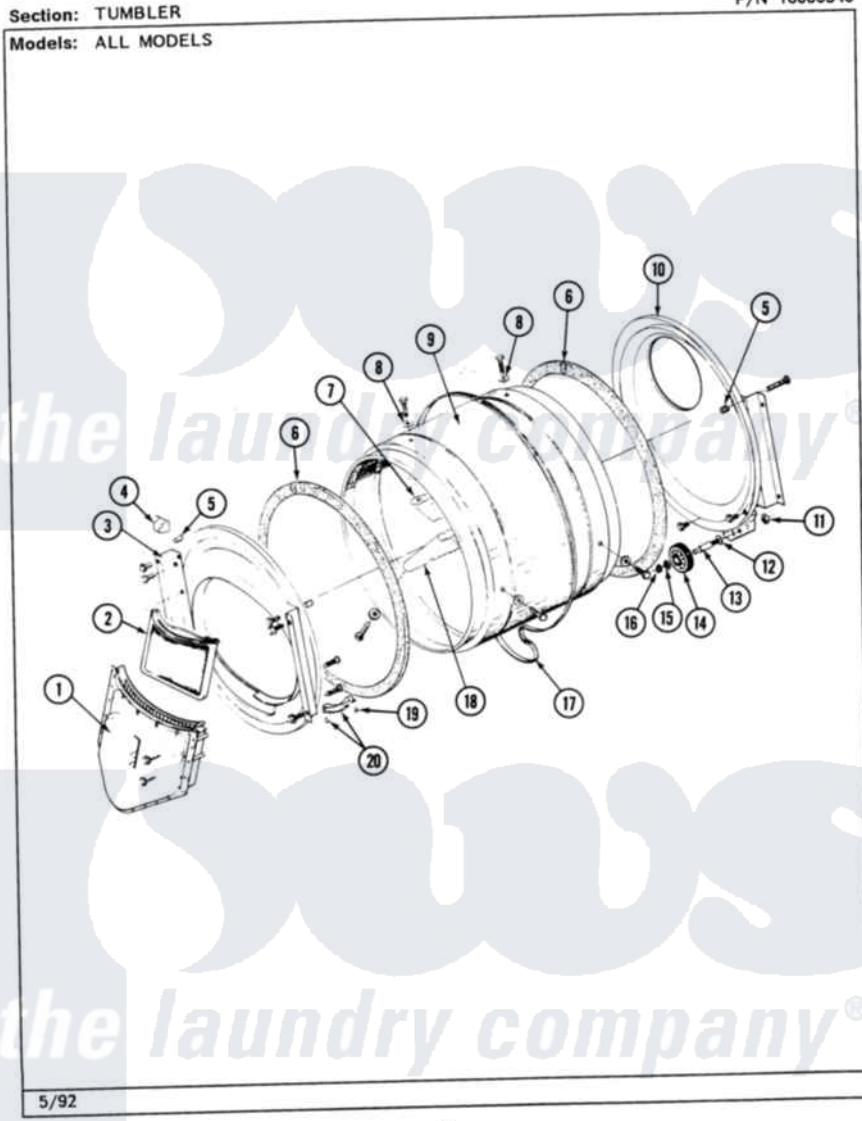

Maytag MDE26CTAEG 07 - TUMBLER

P/N 16000340

26

Maytag Residential Maytag MDE26CTAEG Dryer Parts Parts Diagram 07 - TUMBLER
Click on the part number to view part

Item	Original Part Number	Replaced By	Status	Part Description
001	Y307112	33001016		Outlet Duct Assembly
"	Y314110	33002917		Screw, No.10-16
002	307108	33002970		Lint Filte
003	307109	33001179		Front, Tumbler
"	Y313561			Screw---NA
"	NLA		Not Available	SCREW
"	Y310632	1163839		Screw
004	Y310376			Clip, Door Switch Harness
005	NLA		Not Available	COVER, THREAD
006	314820			Seal, Tumbler
007	314803	33001012		Baffle
"	Y310759			Screw, Tumbler Baffles
008	314158			Washer, Baffle To Tumbler
009	306663		Not Available	TUMBLER W/BAFFLES
"	314802		Not Available	TUMBLER W/OUT BAFFLES
010	211294	90767		Screw, 8A X 3/8 HeX Washer Head Tapping

"	Y307114	33001178	Back, Tumbler
"	Y308544	33001178	Back, Tumbler
011	312538	33001443	Nut, Hex
012	Y313347	312535	Washer, Vault Mounting Brk.
013	Y312948	6-3129480	Shaft- Tumbler
014	Y303373	12001541	Drum Roller/Washer Assembly--W
015	312535		Washer, Vault Mounting Brk.
016	410233	9703438	Ring-Retrn
017	Y312959		Poly "V" Belt For Tumbler
018	314804	33001004	Baffle, Tall
"	Y310759		Screw, Tumbler Baffles
019	210720		Rivet, Bearing To Tumbler Fmt
020	306508		Tumbler Bearing Kit ---W