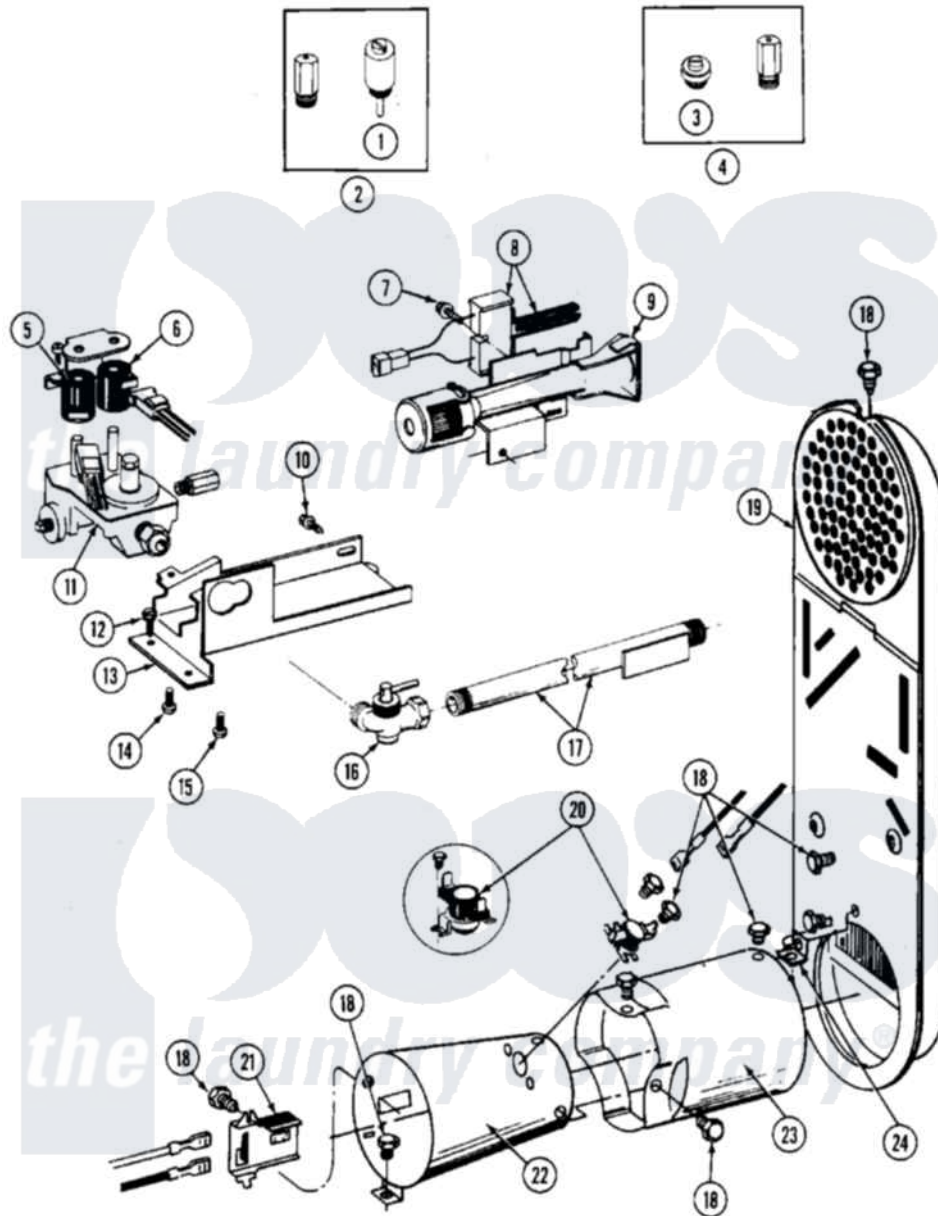

# Maytag MDE26CTAEG 09 - MOTOR DRIVE, BLOWER & BASE FRAME

Maytag Residential Maytag MDE26CTAEG Dryer Parts Parts Diagram 09 - MOTOR DRIVE, BLOWER & BASE FRAME  
 Click on the part number to view part

Item	Original Part Number	Replaced By	Status	Part Description
001	Y312961	<a href="#">W10116751</a>		Screw
002	410233	<a href="#">9703438</a>		Ring-Retrn
003	<a href="#">312967</a>			Clamp, Blower Housing
004	<a href="#">Y303836</a>			Blower Wheel Assembly And Clamp
005	<a href="#">Y312893</a>			Housing, Blower
006	<a href="#">901220</a>			Ground Wire
007	Y303358	<a href="#">W10410999</a>		Motor-Drve
008	306207		Not Available	(PROD. No.303358-8 & No.303358-9)
"	NLA		Not Available	SWITCH, MOTOR START-PROD.
"	Y303877		Not Available	SWITCH, MOTOR EXTERNAL START No.303358-2, No.303358-4, 303358-7
"	<a href="#">Y303879</a>			Switch, Motor External Start
009	<a href="#">Y015825</a>			Clip, Motor To Motor Support
010	<a href="#">Y053241</a>			Set Screw, Motor Pulley