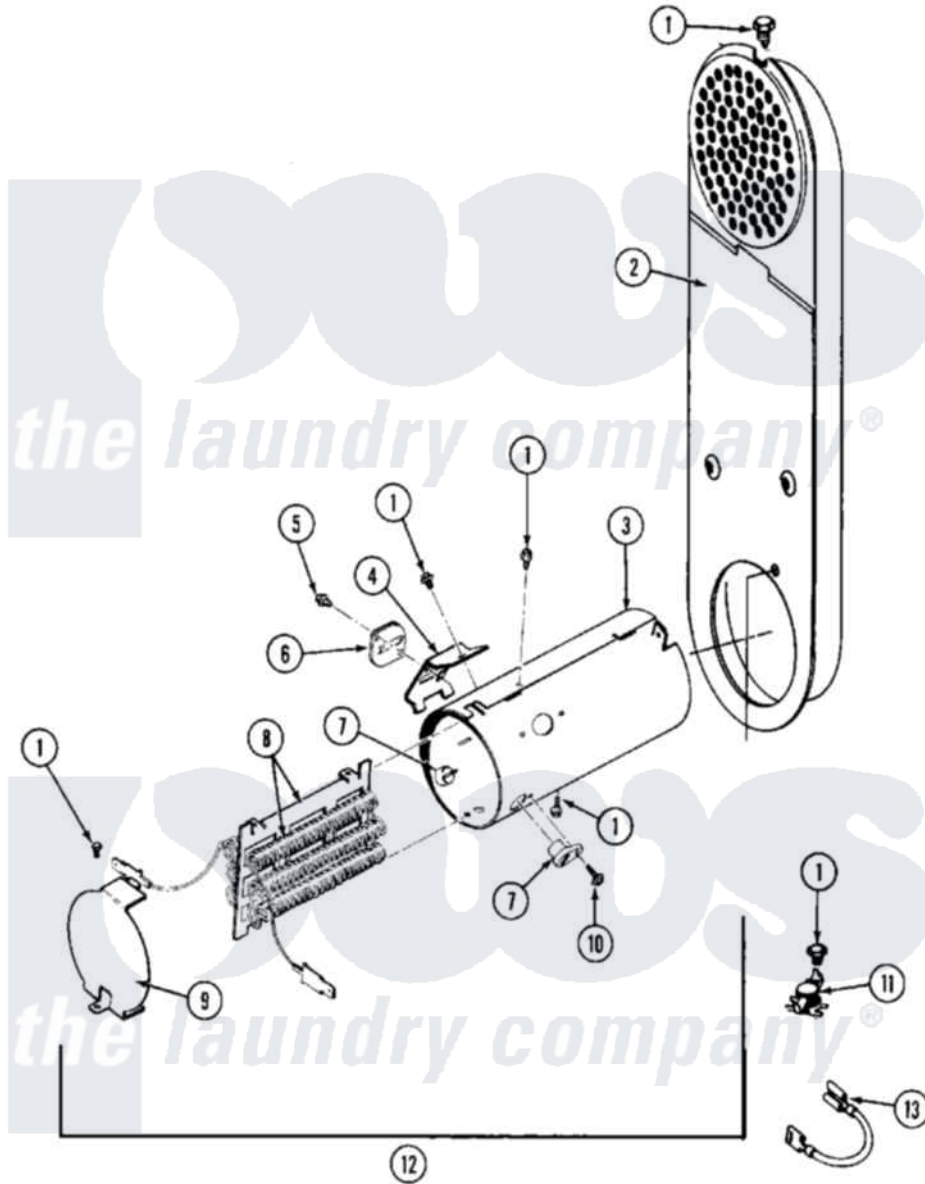

Maytag MDE26CTAEG 11 - HEATER (A0 SERIES)

Maytag [Residential Maytag MDE26CTAEG Dryer Parts](#) Parts Diagram 11 - HEATER (A0 SERIES)
 Click on the part number to view part

Item	Original Part Number	Replaced By	Status	Part Description
001	Y303881			Clip And Insulator Assembly
002	307471			Heater Assembly Complete
003	Y313576			Heater Chamber, Bottom
004	Y313575		Not Available	HEATER CHAMBER, TOP
005	Y312890			Retainer, Heater Chamber
006	Y304837	W10116793		Element
007	304124		Not Available	HEATER SHIELD
008	311484	112432		Nut
009	303396			Thermostat, Hi-Limit
010	NLA		Not Available	INLET DUCT ASSY.
011	Y313270			Insulator For Heater Elemen
012	Y304693			Jumper Wire
013	315046			MOUNTING BRACKET
014	211294	90767		Screw, 8A X 3/8 HeX Washer Head Tapping
015	NLA		Not Available	SCREW
016	Y304596			Terminal Insulator Assembly

017 [307473](#)

Fuse, Thermal

018 [311093](#)

Washer, Terminal Connection

019 [210745](#)

Wire Terminal