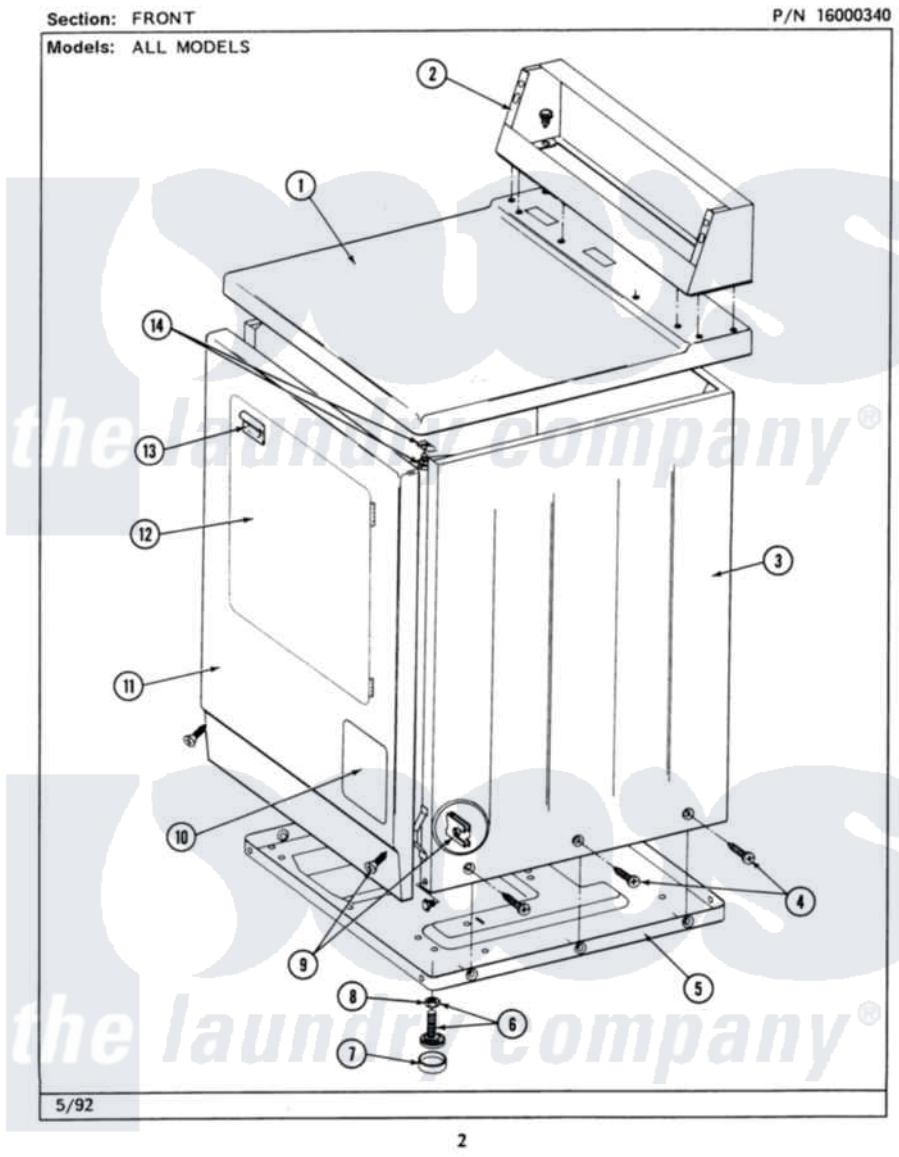

Maytag MDE26CTAEL 01 - FRONT

Maytag Residential Maytag MDE26CTAEL Dryer Parts Parts Diagram 01 - FRONT
 Click on the part number to view part

Item	Original Part Number	Replaced By	Status	Part Description
001	307104			Top Cover Assembly
"	NLA		Not Available	(ALM)
002	212276	W10116760		Screw
"	NLA		Not Available	CONTROL COVER (WHT)
003	NLA		Not Available	CABINET (WHT)
"	Y310632	1163839		Screw
004	213007			Xfor Cabinet See Cabinet, Back
005	Y303361		Not Available	BASE ASSY. (UPPER & LOWER)
006	Y305086			Adjustable Leg And Nut
007	Y314137			Foot, Rubber
008	Y052740	62739		Nut, Lock
009	204439			Screw And Fstner Assembly
010	302542		Not Available	PART NOT USED. (DG ONLY)
"	302542L		Not Available	PART NOT USED. (DG ONLY)
"	302542M		Not Available	ACCESS DOOR-HARVEST

		Not Available	WHEAT
"	NLA	Not Available	ACCESS DOOR (WHT)
011	NLA	Not Available	FRONT PANEL ASSY. (WHT)
012	308061	Not Available	DOOR ASSY. COMPLETE (WHT)
"	NLA	Not Available	(ALM)
013	314946		Handle White
"	314972		Handle Door ALM
"	NLA	Not Available	(H. WHEAT)
014	204445		Screw And Fastener Assembly