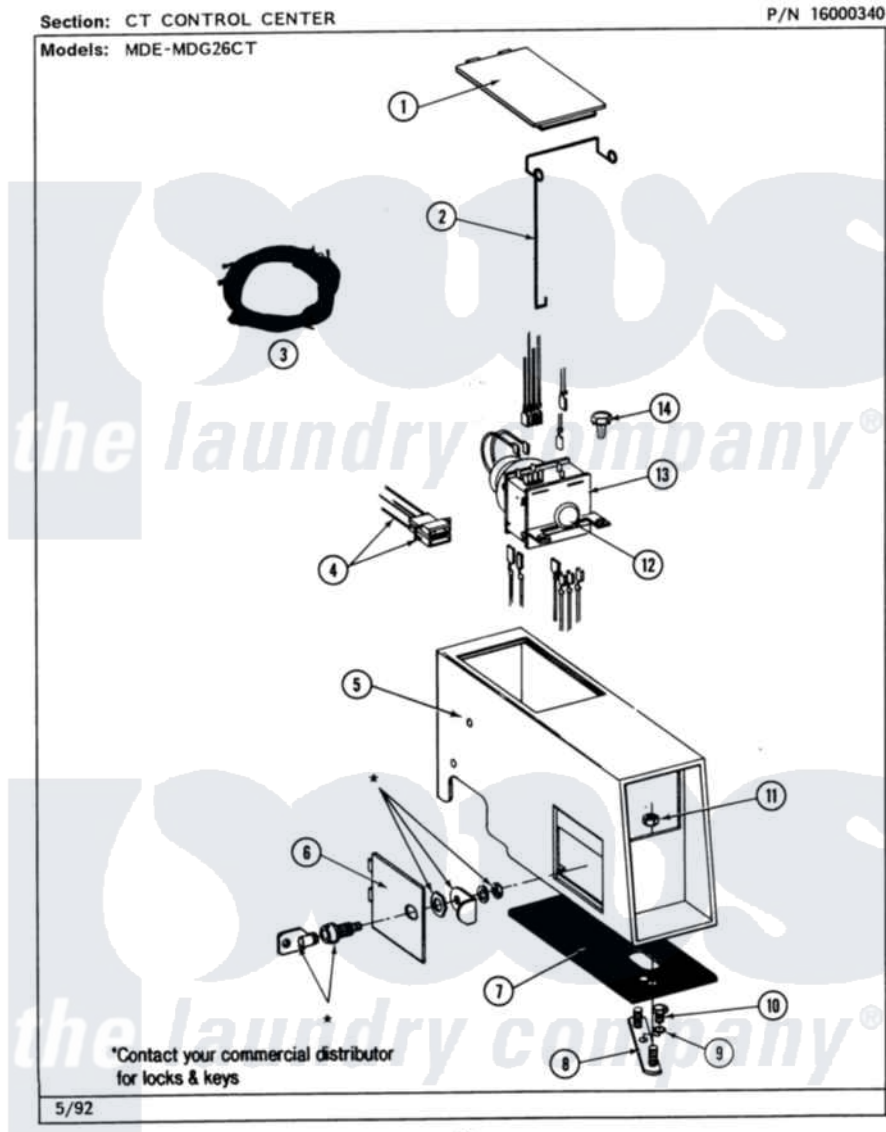

Maytag MDE26CTAEL 04 - CT CONTROL CENTER

18

Maytag Residential Maytag MDE26CTAEL Dryer Parts Parts Diagram 04 - CT CONTROL CENTER
Click on the part number to view part

Item	Original Part Number	Replaced By	Status	Part Description
001	NLA		Not Available	ACCESS DOOR (WHT)
002	214878			Latch For Access Door
003	NLA		Not Available	WIRE HARNESS
004	NLA		Not Available	HARNESS, TICKET CONTROL
005	NLA		Not Available	OUTER CASE (WHT)
006	NLA		Not Available	ACCESS DOOR (WHT)
007	214660			Gasket, Control Center
008	NLA		Not Available	MTG. STRAP---NA
009	910309			Washer, Mounting Strap
010	211294	90767		Screw, 8A X 3/8 HeX Washer Head Tapping
011	Y052740	62739		Nut, Lock
012	213089			Knob For Timer
"	Y312300			Groov-Pin
013	305867		Not Available	(45 MINS. FOR 303799 & 307142)

"	305868	Not Available	No.303799 & 307141 (37 1/2 MINS)
"	307142		Timer With Knob And Pin
"	NLA	Not Available	TIMER MOTOR
014	212276	W10116760	Screw