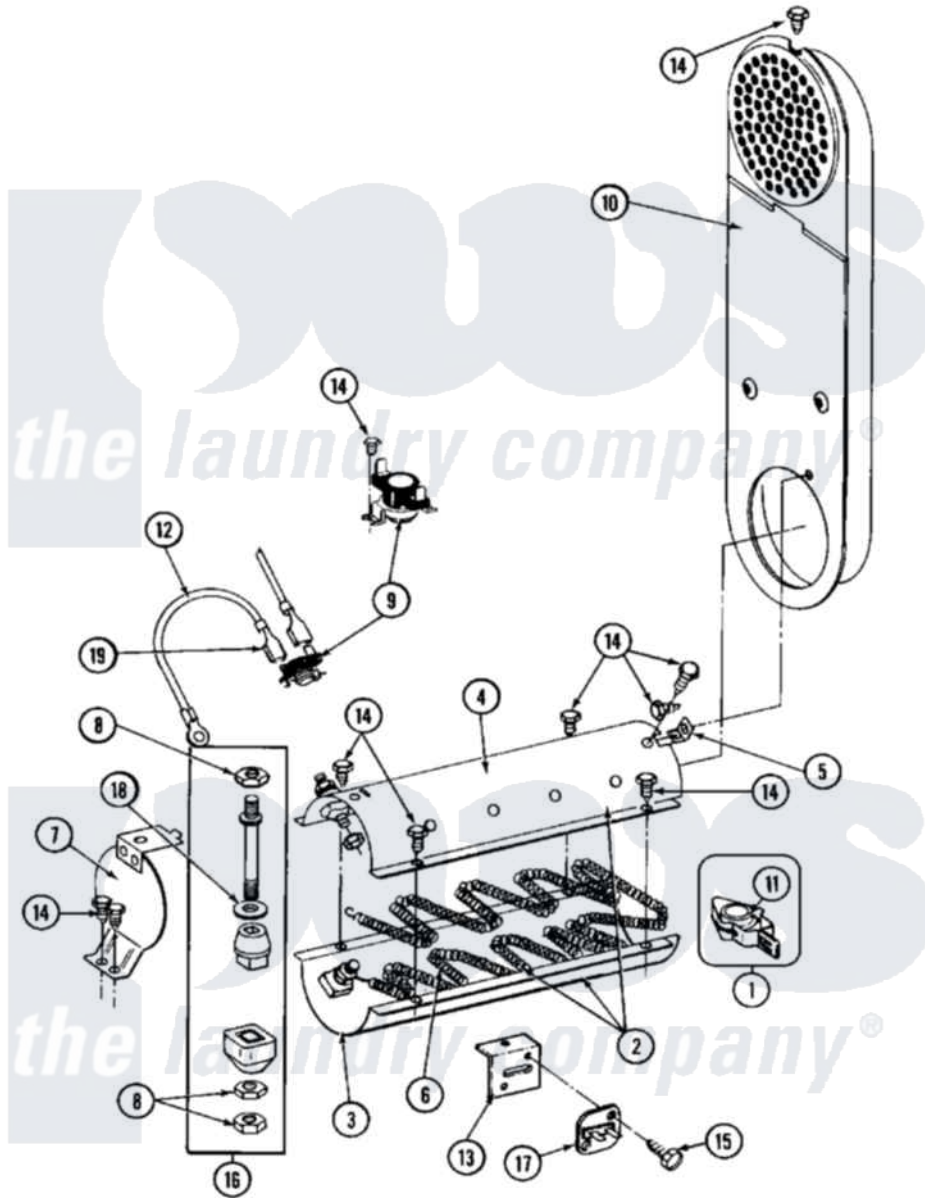

# Maytag MDE26CTAEL 08 - HEATER (A3 SERIES)

Maytag [Residential Maytag MDE26CTAEL Dryer Parts](#) Parts Diagram 08 - HEATER (A3 SERIES)  
 Click on the part number to view part

Item	Original Part Number	Replaced By	Status	Part Description
001	211294	<a href="#">90767</a>		Screw, 8A X 3/8 HeX Washer Head Tapping
002	NLA		Not Available	INLET DUCT ASSY.
003	<a href="#">314995</a>			Enclosure, Heater
004	<a href="#">315346</a>			Bracket, Thermal Fuse
005	NLA		Not Available	SCREW
006	<a href="#">307473</a>			Fuse, Thermal
007	<a href="#">314998</a>			Insulator, Terminal
008	307187	<a href="#">W10116747</a>		Heater
009	<a href="#">314999</a>			Shield, Radiant
010	NLA		Not Available	SCREW
011	<a href="#">303396</a>			Thermostat, Hi-Limit
012	<a href="#">307181</a>			Heater Assembly Complete
"	<a href="#">307471</a>			Heater Assembly Complete