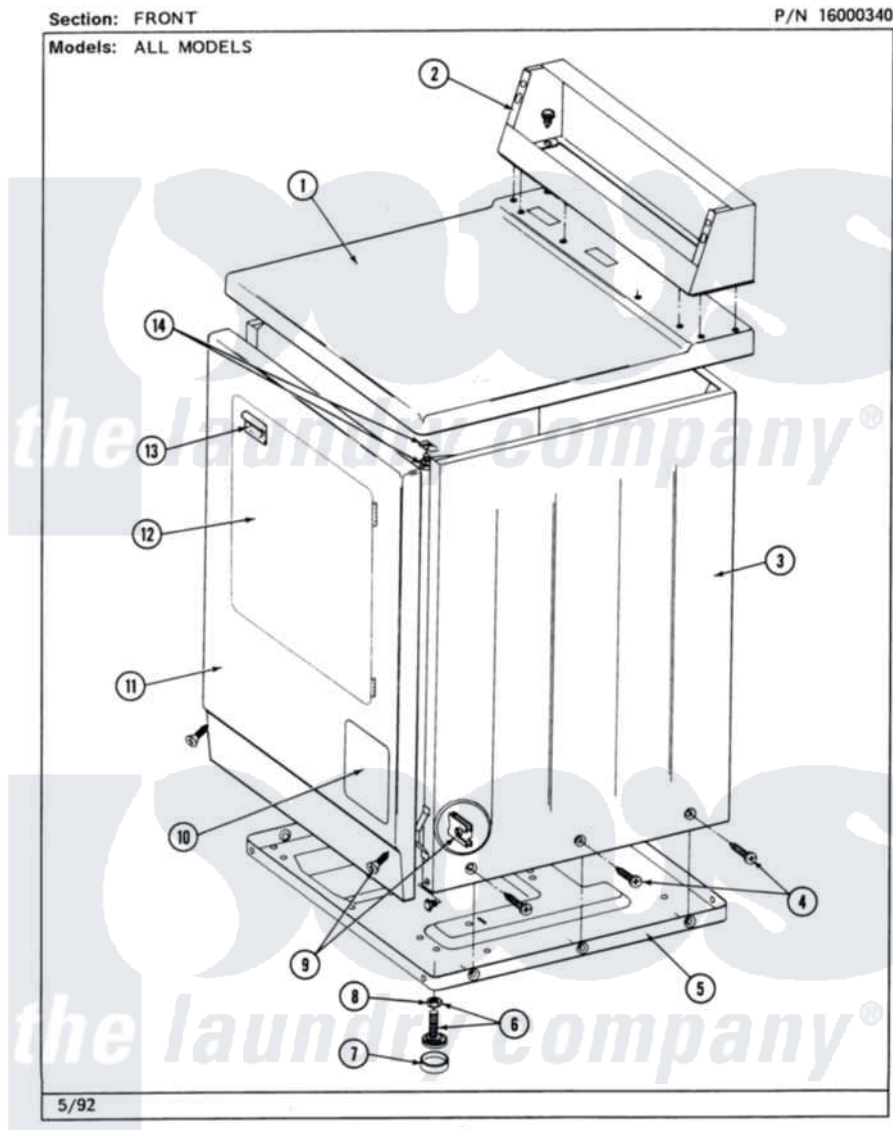

Maytag MDE26CTAEW 01 - FRONT

2

Maytag [Residential Maytag MDE26CTAEW Dryer Parts](#) Parts Diagram 01 - FRONT
Click on the part number to view part

Item	Original Part Number	Replaced By	Status	Part Description
001	307104			Top Cover Assembly
"	NLA		Not Available	(ALM)
002	212276	W10116760		Screw
"	NLA		Not Available	CONTROL COVER (WHT)
003	NLA		Not Available	CABINET (WHT)
"	Y310632	1163839		Screw
004	213007			Xfor Cabinet See Cabinet, Back
005	Y303361		Not Available	BASE ASSY. (UPPER & LOWER)
006	Y305086			Adjustable Leg And Nut
007	Y314137			Foot, Rubber
008	Y052740	62739		Nut, Lock
009	204439			Screw And Fstner Assembly
010	302542		Not Available	PART NOT USED. (DG ONLY)
"	302542L		Not Available	PART NOT USED. (DG ONLY)
"	302542M		Not Available	ACCESS DOOR-HARVEST

		Not Available	WHEAT
"	NLA	Not Available	ACCESS DOOR (WHT)
011	NLA	Not Available	FRONT PANEL ASSY. (WHT)
012	308061	Not Available	DOOR ASSY. COMPLETE (WHT)
"	NLA	Not Available	(ALM)
013	314946		Handle White
"	314972		Handle Door ALM
"	NLA	Not Available	(H. WHEAT)
014	204445		Screw And Fastener Assembly