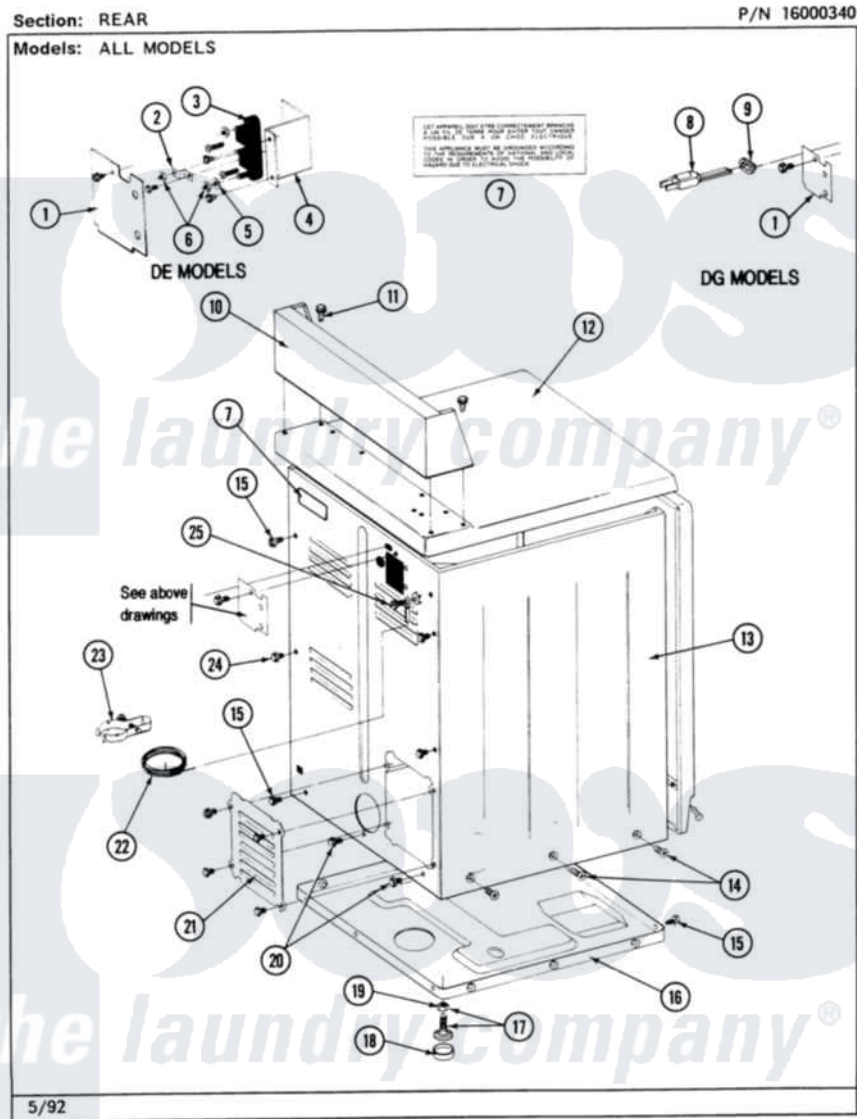

# Maytag MDE26CTAEW 02 - REAR

Maytag Residential Maytag MDE26CTAEW Dryer Parts Parts Diagram 02 - REAR  
Click on the part number to view part

Item	Original Part Number	Replaced By	Status	Part Description
001	<a href="#">Y313561</a>			Screw---NA
"	Y312905		Not Available	COVER, TERMINAL
002	Y311423	<a href="#">489483</a>		Screw 10-32 X 1/2
"	<a href="#">Y312184</a>			Strap, Grounding
003	<a href="#">400008</a>			Block, Terminal
"	Y312209	<a href="#">W10001200</a>		Screw
004	<a href="#">Y313561</a>			Screw---NA
"	Y310632	<a href="#">1163839</a>		Screw
"	<a href="#">Y312904</a>			Bracket, Terminal Block
005	<a href="#">Y311270</a>			Washer, Terminal Block
006	311484	<a href="#">112432</a>		Nut
007	214519			LABEL, ELECTRICAL INSTR. PART NOT USED-GAS MODELS ONLY
008	302521		Not Available	CORD, POWER PART NOT USED-GAS MODELS ONLY
"	305168	<a href="#">33002916</a>		Power Cord, Canadian 240V

009	<a href="#">211881</a>		Grommet, Cord Part Not Used- Gas Models Only
010	NLA	Not Available	CONTROL COVER (WHT)
011	212276	<a href="#">W10116760</a>	Screw
012	307105	Not Available	COVER, TOP ASSY. (WHT)
"	NLA	Not Available	(ALM)
013	NLA	Not Available	CABINET (WHT)
014	<a href="#">213007</a>		Xfor Cabinet See Cabinet, Back
015	<a href="#">Y313561</a>		Screw---NA
016	Y303361	Not Available	BASE ASSY. (UPPER & LOWER)
017	<a href="#">Y305086</a>		Adjustable Leg And Nut
018	<a href="#">Y314137</a>		Foot, Rubber
019	Y052740	<a href="#">62739</a>	Nut, Lock
020	Y310632	<a href="#">1163839</a>	Screw
021	211294	<a href="#">90767</a>	Screw, 8A X 3/8 HeX Washer Head Tapping
"	Y312951	Not Available	ACCESS COVER, BACK
"	<a href="#">Y313559</a>		Screw
022	<a href="#">311155</a>		Ground Wire And Clamp
023	<a href="#">301548</a>		Clamp, Ground Wire
"	NLA	Not Available	SCREW
024	Y310632	<a href="#">1163839</a>	Screw
025	NLA	Not Available	SCREW & WASHER ASSY.