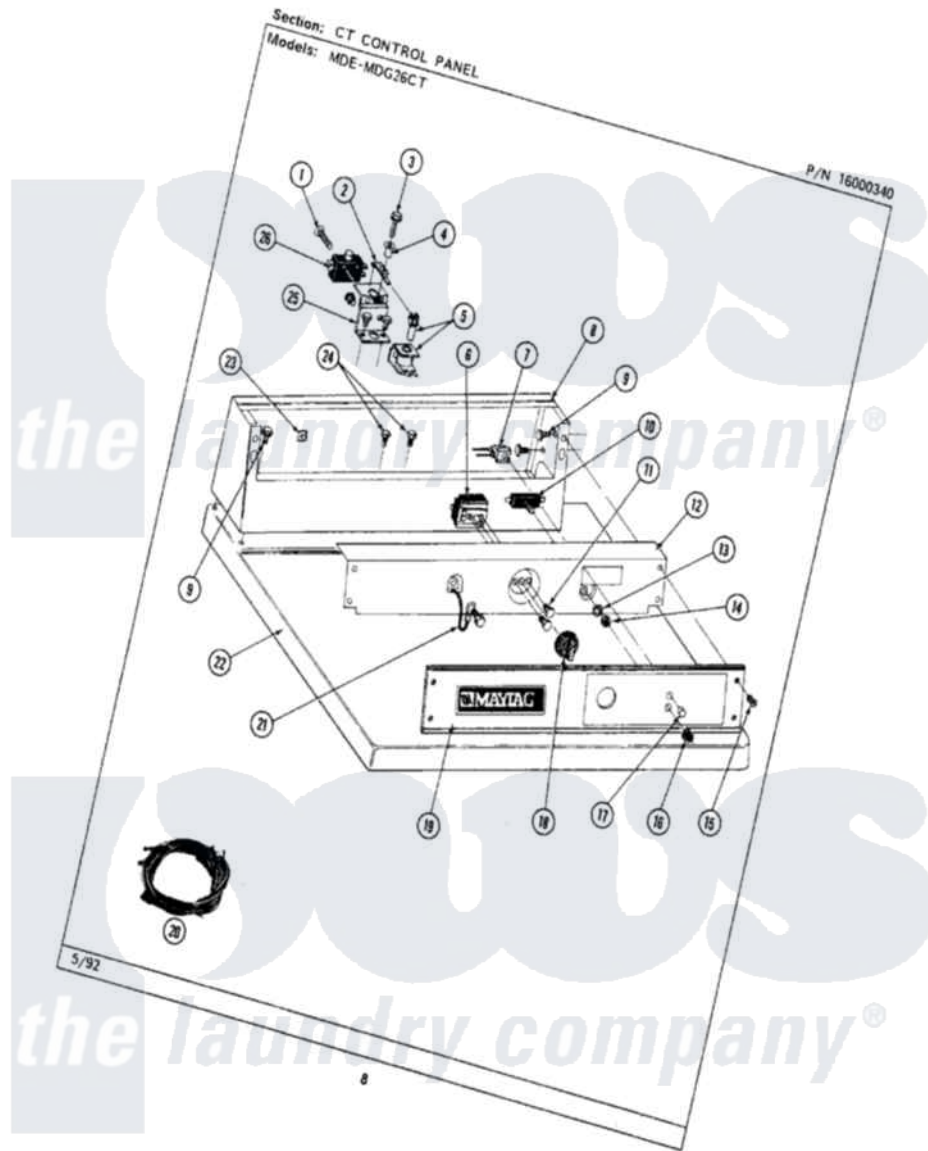

Maytag MDE26CTAEW 03 - CT CONTROL PANEL

Maytag [Residential Maytag MDE26CTAEW Dryer Parts](#) Parts Diagram 03 - CT CONTROL PANEL
 Click on the part number to view part

Item	Original Part Number	Replaced By	Status	Part Description
001	212950	M0227520		Screw-Tc No.6-32 X 13/16", Preform SwiTch
002	NLA		Not Available	SPRING LEVER, RELAY
003	212949	22001866		Screw, Relay
004	NLA		Not Available	SPACER, ADVANCE RELAY
005	212951			Screw, No.6-32 X 1/4 Inch
"	305393			Solenoid For Relay Assembly
006	307237	W10327105		Switch, Cycle Selection
007	NLA		Not Available	PILOT LIGHT
008	NLA		Not Available	CONTROL COVER (WHT)
009	212276	W10116760		Screw
010	306941	W10149462		Switch, Push-To-Start
011	Y313588	488234		Screw 8-32 X 1/4
012	314912		Not Available	BRACKET, CONTROL PANEL (WHT)
"	NLA		Not Available	(ALM)
013	312751			Lockwasher, Start Switch

014	Y312706	422617	Nut
015	212277		Screw, No.8 X 1/2 Inch
016	Y312702		Knurled Nut, Start Switch
017	215564		Lens, Indicator Light
018	306938		Knob, Selector Switch
019	NLA	Not Available	CONTROL PANEL
020	NLA	Not Available	WIRE HARNESS
021	205810		Wire, Ground
"	211252		Screw, Ground Wire
022	307105	Not Available	COVER, TOP ASSY. (WHT)
"	NLA	Not Available	(ALM)
023	215003		Fastener, Panel And Bracket
024	211294	90767	Screw, 8A X 3/8 HeX Washer Head Tapping
025	211294	90767	Screw, 8A X 3/8 HeX Washer Head Tapping
"	NLA	Not Available	RELAY BRACKET
026	Y303787	Not Available	SWITCH FOR RELAY