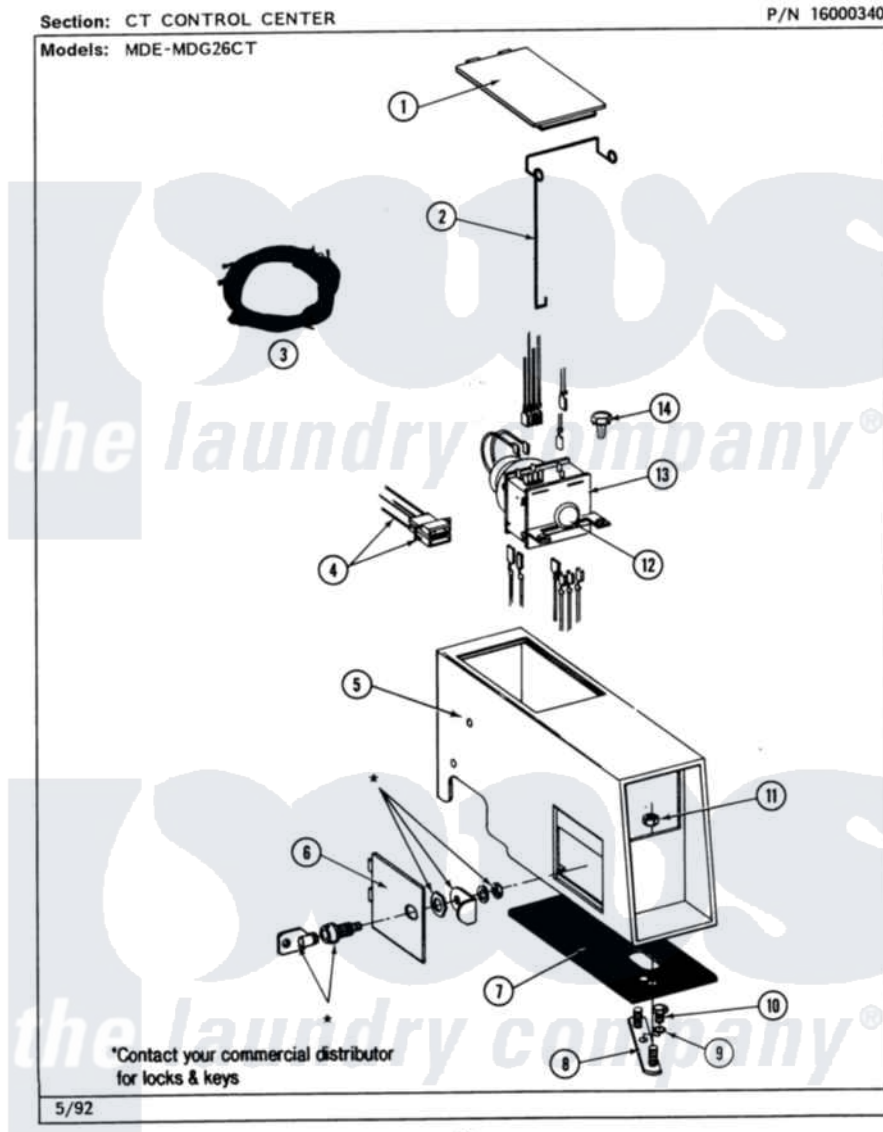

Maytag MDE26CTAEW 04 - CT CONTROL CENTER

Maytag [Residential Maytag MDE26CTAEW Dryer Parts](#) Parts Diagram 04 - CT CONTROL CENTER
Click on the part number to view part

Item	Original Part Number	Replaced By	Status	Part Description
001	NLA		Not Available	ACCESS DOOR (WHT)
002	214878			Latch For Access Door
003	NLA		Not Available	WIRE HARNESS
004	NLA		Not Available	HARNESS, TICKET CONTROL
005	NLA		Not Available	OUTER CASE (WHT)
006	NLA		Not Available	ACCESS DOOR (WHT)
007	214660			Gasket, Control Center
008	NLA		Not Available	MTG. STRAP---NA
009	910309			Washer, Mounting Strap
010	211294	90767		Screw, 8A X 3/8 HeX Washer Head Tapping
011	Y052740	62739		Nut, Lock
012	213089			Knob For Timer
"	Y312300			Groov-Pin
013	305867		Not Available	(45 MINS. FOR 303799 & 307142)

"	305868	Not Available	No.303799 & 307141 (37 1/2 MINS)
"	307142		Timer With Knob And Pin
"	NLA	Not Available	TIMER MOTOR
014	212276	W10116760	Screw