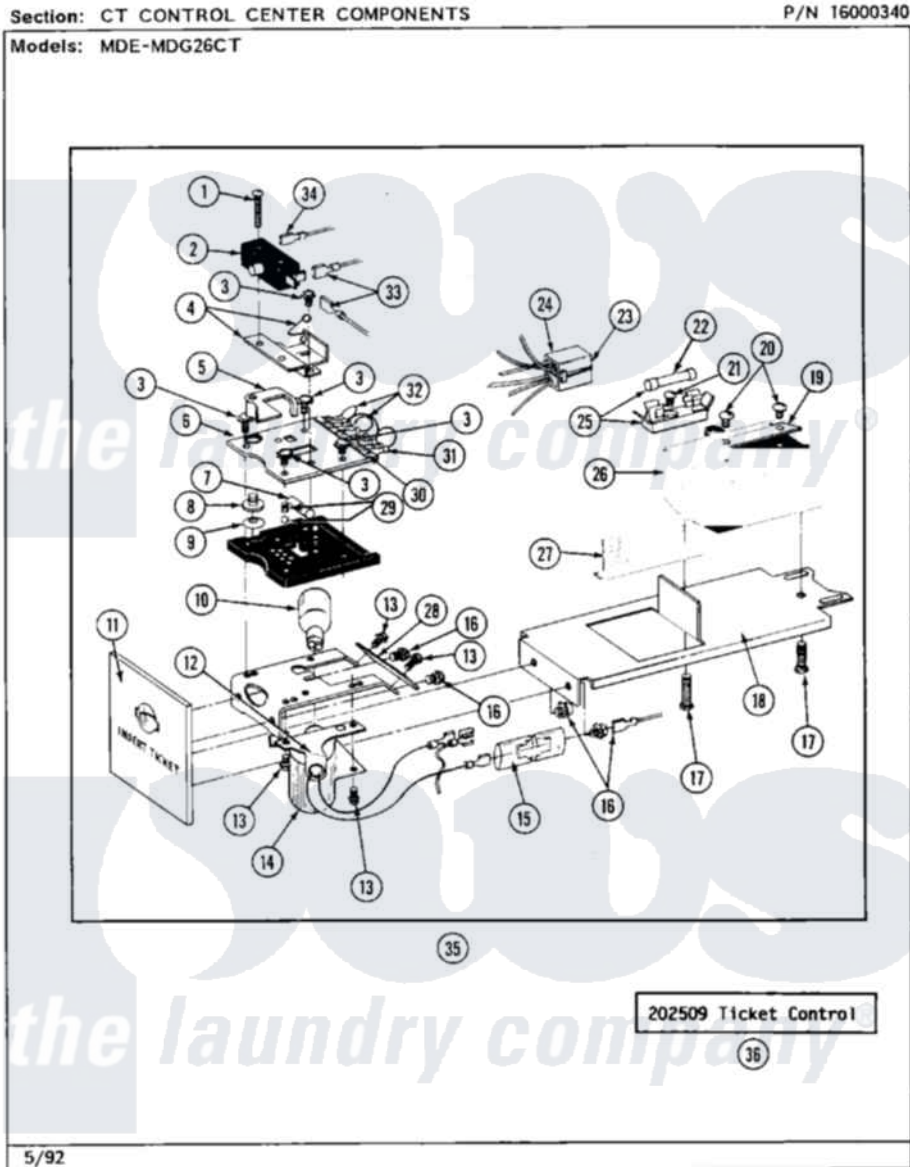

Maytag MDE26CTAEW 05 - CT CONTROL CENTER COMPONENTS

22

Maytag [Residential Maytag MDE26CTAEW Dryer Parts](#) Parts Diagram 05 - CT CONTROL CENTER COMPONENTS
 Click on the part number to view part

Item	Original Part Number	Replaced By	Status	Part Description
001	NLA		Not Available	SCREW
002	204882		Not Available	SWITCH FOR TICKET CONTROL
003	NLA		Not Available	SEMS SCREW (No.4-40 X 1/2 INC)
004	204881			Cam Plate Assembly
005	214218			Lever, Switch
006	212452			Board, Circuit
007	214275			Roller For Cam
008	214220			Adjustment Thumb Wheel
009	NLA		Not Available	SPRING WASHER
010	202479	A3167501		Lamp Oven, Int.
011	NLA		Not Available	FRONT PLATE, TICKET CONTROL
012	NLA		Not Available	LAMP SOCKET W/BACKET
013	NLA		Not Available	SCREW, SHIELD TO CONTROL
014	212533			SHIELD FOR HEAT LAMP

015	Y201110		Not Available	CONNECTOR, WIRE (INDIC. LIGHT)
016	212519	488234		Screw 8-32 X 1/4
017	211294	90767		Screw, 8A X 3/8 HeX Washer Head Tapping
018	NLA		Not Available	BRACKET, TICKET ASSEMBLY
019	311612		Not Available	COVER, CIRCUIT BOARD TERMINALS
020	311613	Y311711		Screw, Fuse Block
021	NLA		Not Available	SCREW (No.6 X 1/4 INCH)
022	202713	22001555		Fuse
023	213074			Pin Receptacle For Plug
"	NLA		Not Available	PIN, PLUG
024	NLA		Not Available	HARNESS, TICKET CONTROL
025	NLA		Not Available	FUSE BLOCK W/FUSE
026	202477	22003292		Control As
027	NLA		Not Available	SHIELD
028	NLA		Not Available	TICKET DEFLECTOR
029	203140			Contact Ball Kit
030	NLA		Not Available	OVERLAY, CIRCUIT BOARD
031	Y311550		Not Available	SPADE (MINIATURE)
032	NLA		Not Available	JUMPER WIRE (BLACK)
033	NLA		Not Available	SPADE CONNECTOR
034	211737	248562		Terminal
035	NLA		Not Available	TICKET RECEIVER ASSEMBLY
036	202509			Ticket Control Assembly