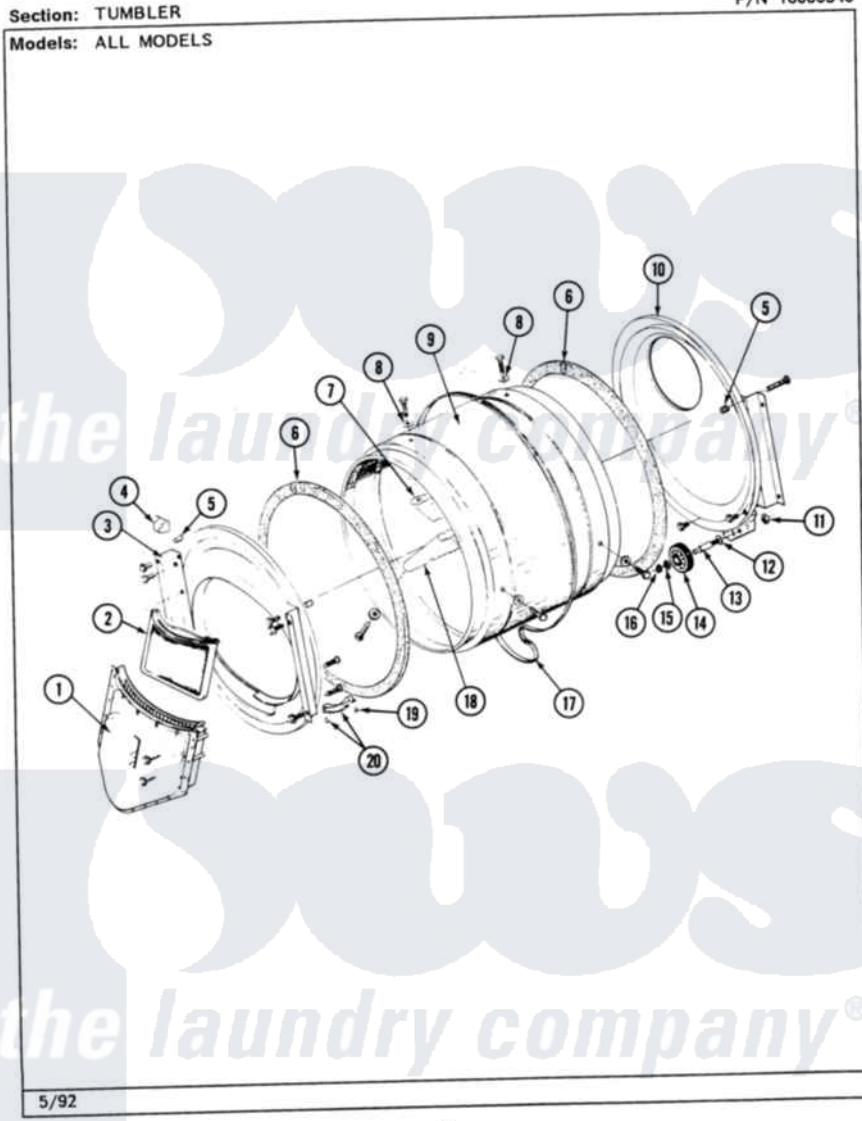

Maytag MDE26CTAEW 07 - TUMBLER

P/N 16000340

26

Maytag Residential Maytag MDE26CTAEW Dryer Parts Parts Diagram 07 - TUMBLER
Click on the part number to view part

Item	Original Part Number	Replaced By	Status	Part Description
001	Y307112	33001016		Outlet Duct Assembly
"	Y314110	33002917		Screw, No.10-16
002	307108	33002970		Lint Filte
003	307109	33001179		Front, Tumbler
"	Y313561			Screw---NA
"	NLA		Not Available	SCREW
"	Y310632	1163839		Screw
004	Y310376			Clip, Door Switch Harness
005	NLA		Not Available	COVER, THREAD
006	314820			Seal, Tumbler
007	314803	33001012		Baffle
"	Y310759			Screw, Tumbler Baffles
008	314158			Washer, Baffle To Tumbler
009	306663		Not Available	TUMBLER W/BAFFLES
"	314802		Not Available	TUMBLER W/OUT BAFFLES
010	211294	90767		Screw, 8A X 3/8 HeX Washer Head Tapping

"	Y307114	33001178	Back, Tumbler
"	Y308544	33001178	Back, Tumbler
011	312538	33001443	Nut, Hex
012	Y313347	312535	Washer, Vault Mounting Brk.
013	Y312948	6-3129480	Shaft- Tumbler
014	Y303373	12001541	Drum Roller/Washer Assembly--W
015	312535		Washer, Vault Mounting Brk.
016	410233	9703438	Ring-Retrn
017	Y312959		Poly "V" Belt For Tumbler
018	314804	33001004	Baffle, Tall
"	Y310759		Screw, Tumbler Baffles
019	210720		Rivet, Bearing To Tumbler Fmt
020	306508		Tumbler Bearing Kit ---W