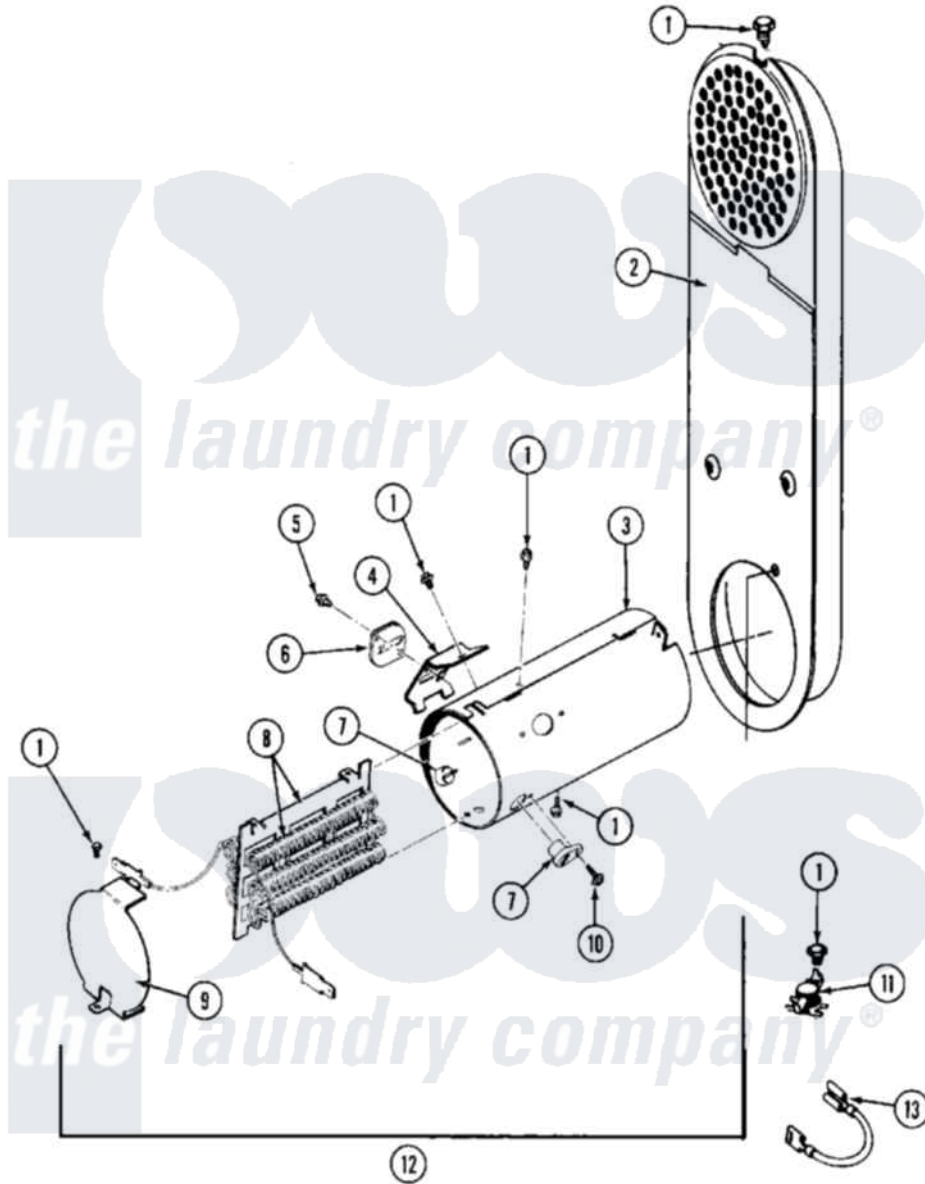

Maytag MDE26CTAEW 11 - HEATER (A0 SERIES)

Maytag Residential Maytag MDE26CTAEW Dryer Parts Parts Diagram 11 - HEATER (A0 SERIES)
 Click on the part number to view part

Item	Original Part Number	Replaced By	Status	Part Description
001	Y303881			Clip And Insulator Assembly
002	307471			Heater Assembly Complete
003	Y313576			Heater Chamber, Bottom
004	Y313575		Not Available	HEATER CHAMBER, TOP
005	Y312890			Retainer, Heater Chamber
006	Y304837	W10116793		Element
007	304124		Not Available	HEATER SHIELD
008	311484	112432		Nut
009	303396			Thermostat, Hi-Limit
010	NLA		Not Available	INLET DUCT ASSY.
011	Y313270			Insulator For Heater Elemen
012	Y304693			Jumper Wire
013	315046			MOUNTING BRACKET
014	211294	90767		Screw, 8A X 3/8 HeX Washer Head Tapping
015	NLA		Not Available	SCREW
016	Y304596			Terminal Insulator Assembly

017 [307473](#)

Fuse, Thermal

018 [311093](#)

Washer, Terminal Connection

019 [210745](#)

Wire Terminal