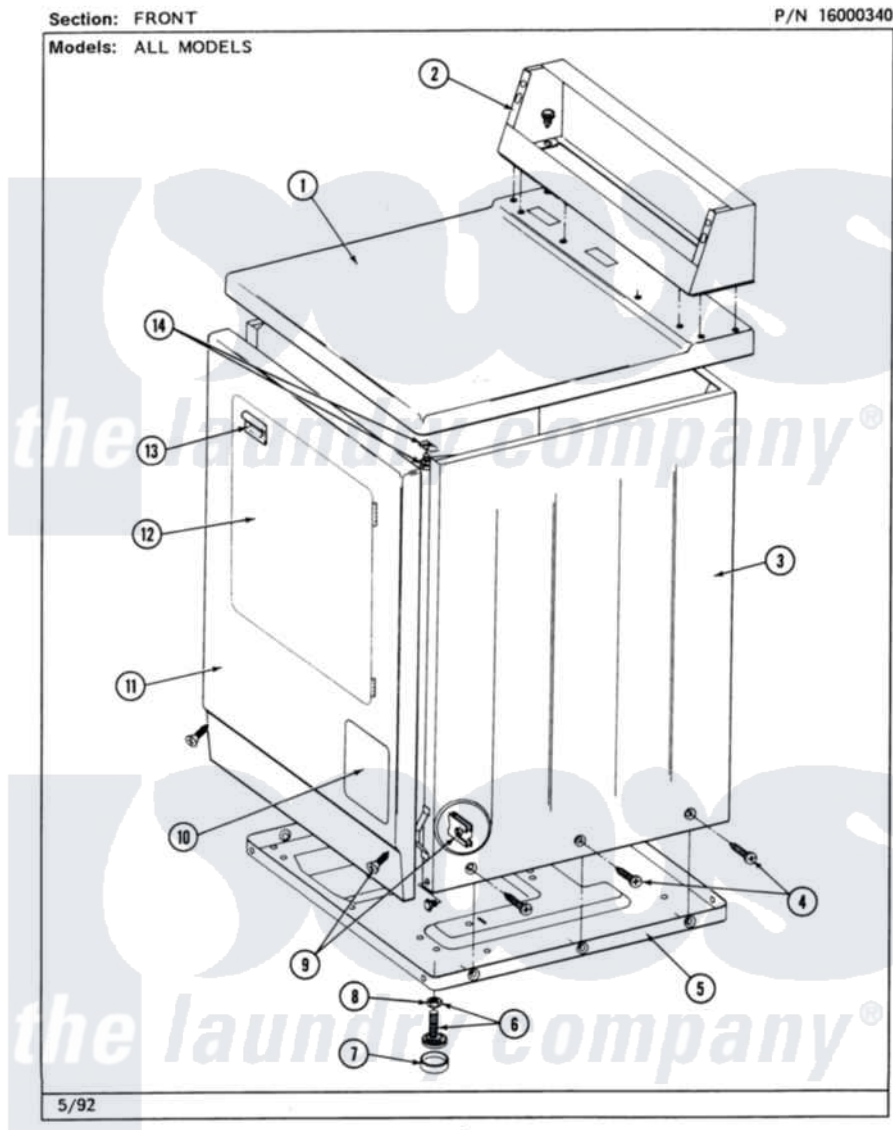

# Maytag MDE26PCACG 01 - FRONT

2

Maytag [Residential Maytag MDE26PCACG Dryer Parts](#) Parts Diagram 01 - FRONT

[Click on the part number to view part](#)

Item	Original Part Number	Replaced By	Status	Part Description
001	<a href="#">307104</a>			Top Cover Assembly
"	NLA		Not Available	(ALM)
002	212276	<a href="#">W10116760</a>		Screw
"	NLA		Not Available	CONTROL COVER (WHT)
003	NLA		Not Available	CABINET (WHT)
"	Y310632	<a href="#">1163839</a>		Screw
004	<a href="#">213007</a>			Xfor Cabinet See Cabinet, Back
005	Y303361		Not Available	BASE ASSY. (UPPER & LOWER)
006	<a href="#">Y305086</a>			Adjustable Leg And Nut
007	<a href="#">Y314137</a>			Foot, Rubber
008	Y052740	<a href="#">62739</a>		Nut, Lock
009	<a href="#">204439</a>			Screw And Fstner Assembly
010	302542		Not Available	PART NOT USED. (DG ONLY)
"	302542L		Not Available	PART NOT USED. (DG ONLY)
"	302542M		Not Available	ACCESS DOOR-HARVEST

		Not Available	WHEAT
"	NLA	Not Available	ACCESS DOOR (WHT)
011	NLA	Not Available	FRONT PANEL ASSY. (WHT)
012	308061	Not Available	DOOR ASSY. COMPLETE (WHT)
"	NLA	Not Available	(ALM)
013	<a href="#">314946</a>		Handle White
"	<a href="#">314972</a>		Handle Door ALM
"	NLA	Not Available	(H. WHEAT)
014	<a href="#">204445</a>		Screw And Fastener Assembly