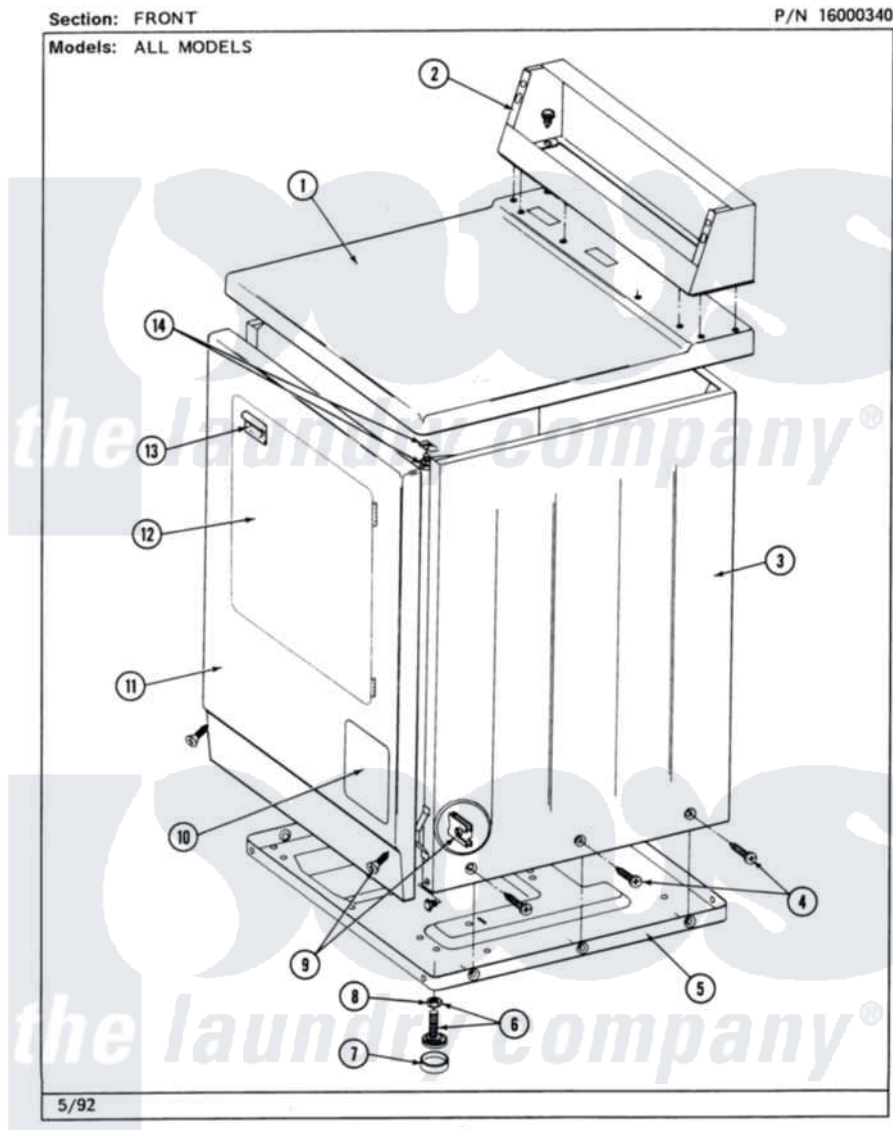

Maytag MDE26PCACL 01 - FRONT

Maytag [Residential Maytag MDE26PCACL Dryer Parts](#) Parts Diagram 01 - FRONT
 Click on the part number to view part

Item	Original Part Number	Replaced By	Status	Part Description
001	307104			Top Cover Assembly
"	NLA		Not Available	(ALM)
002	212276	W10116760		Screw
"	NLA		Not Available	CONTROL COVER (WHT)
003	NLA		Not Available	CABINET (WHT)
"	Y310632	1163839		Screw
004	213007			Xfor Cabinet See Cabinet, Back
005	Y303361		Not Available	BASE ASSY. (UPPER & LOWER)
006	Y305086			Adjustable Leg And Nut
007	Y314137			Foot, Rubber
008	Y052740	62739		Nut, Lock
009	204439			Screw And Fstner Assembly
010	302542		Not Available	PART NOT USED. (DG ONLY)
"	302542L		Not Available	PART NOT USED. (DG ONLY)
"	302542M		Not Available	ACCESS DOOR-HARVEST

		Not Available	WHEAT
"	NLA	Not Available	ACCESS DOOR (WHT)
011	NLA	Not Available	FRONT PANEL ASSY. (WHT)
012	308061	Not Available	DOOR ASSY. COMPLETE (WHT)
"	NLA	Not Available	(ALM)
013	314946		Handle White
"	314972		Handle Door ALM
"	NLA	Not Available	(H. WHEAT)
014	204445		Screw And Fastener Assembly