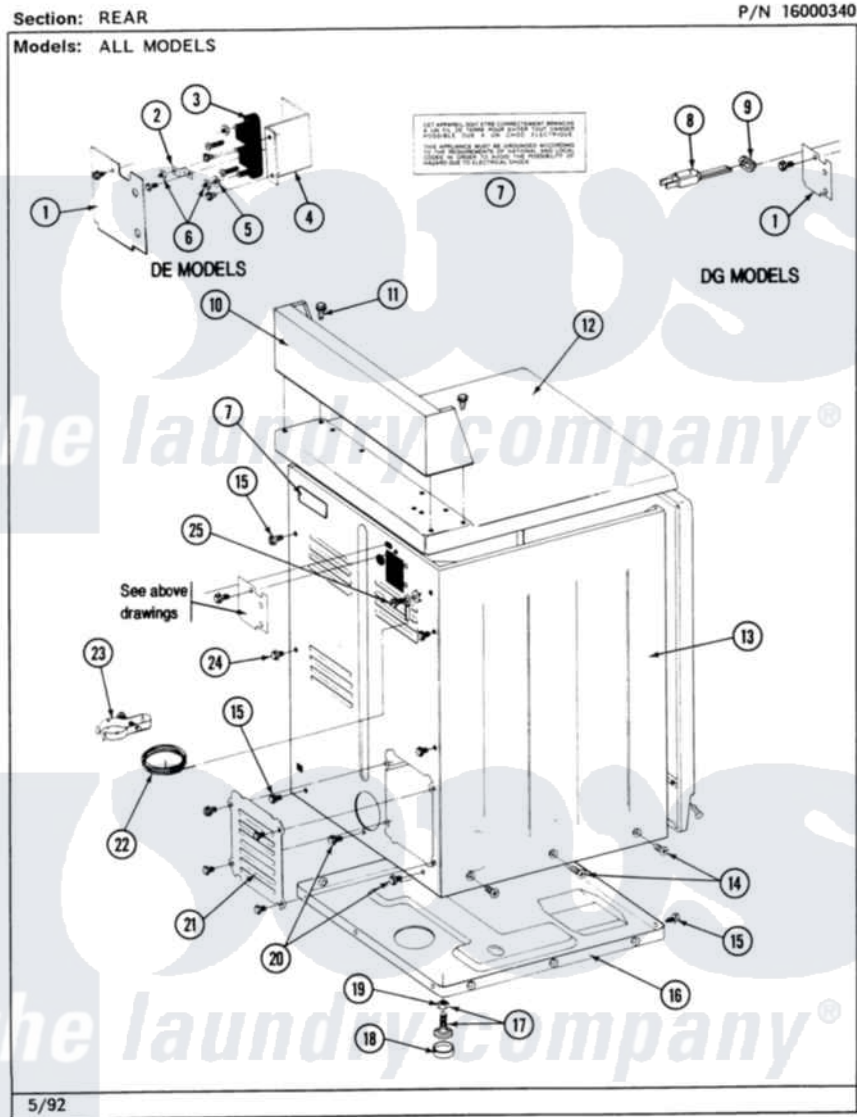

Maytag MDE26PCACL 02 - REAR

4

Maytag [Residential Maytag MDE26PCACL Dryer Parts](#) Parts Diagram 02 - REAR
 Click on the part number to view part

Item	Original Part Number	Replaced By	Status	Part Description
001	Y313561			Screw---NA
"	Y312905		Not Available	COVER, TERMINAL
002	Y311423	489483		Screw 10-32 X 1/2
"	Y312184			Strap, Grounding
003	400008			Block, Terminal
"	Y312209	W10001200		Screw
004	Y313561			Screw---NA
"	Y310632	1163839		Screw
"	Y312904			Bracket, Terminal Block
005	Y311270			Washer, Terminal Block
006	311484	112432		Nut
007	214519			LABEL, ELECTRICAL INSTR. PART NOT USED-GAS MODELS ONLY
008	302521		Not Available	CORD, POWER PART NOT USED-GAS MODELS ONLY
"	305168	33002916		Power Cord, Canadian 240V

009	211881		Grommet, Cord Part Not Used- Gas Models Only
010	NLA	Not Available	CONTROL COVER (WHT)
011	212276	W10116760	Screw
012	307105	Not Available	COVER, TOP ASSY. (WHT)
"	NLA	Not Available	(ALM)
013	NLA	Not Available	CABINET (WHT)
014	213007		Xfor Cabinet See Cabinet, Back
015	Y313561		Screw---NA
016	Y303361	Not Available	BASE ASSY. (UPPER & LOWER)
017	Y305086		Adjustable Leg And Nut
018	Y314137		Foot, Rubber
019	Y052740	62739	Nut, Lock
020	Y310632	1163839	Screw
021	211294	90767	Screw, 8A X 3/8 HeX Washer Head Tapping
"	Y312951	Not Available	ACCESS COVER, BACK
"	Y313559		Screw
022	311155		Ground Wire And Clamp
023	301548		Clamp, Ground Wire
"	NLA	Not Available	SCREW
024	Y310632	1163839	Screw
025	NLA	Not Available	SCREW & WASHER ASSY.