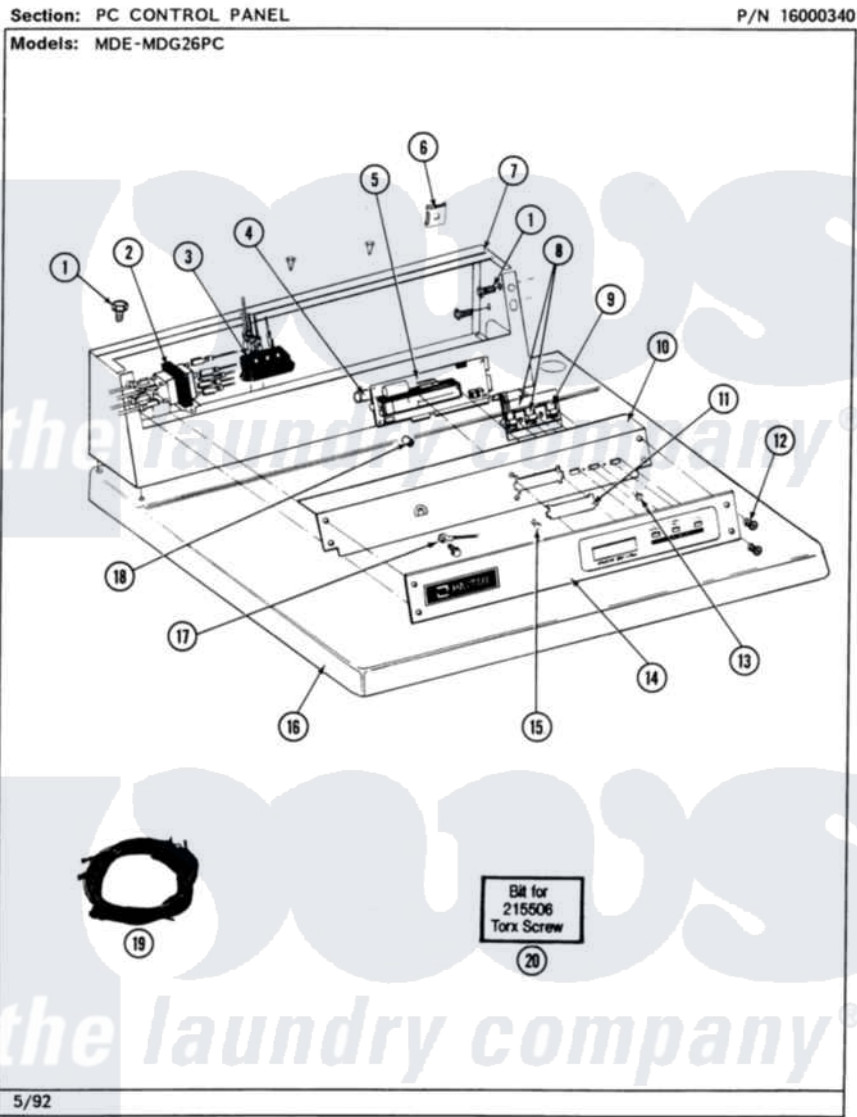

Maytag MDE26PCACL 03 - PC CONTROL PANEL

12

Maytag [Residential Maytag MDE26PCACL Dryer Parts](#) Parts Diagram 03 - PC CONTROL PANEL
Click on the part number to view part

Item	Original Part Number	Replaced By	Status	Part Description
001	212276	W10116760		Screw
002	207766			Transformer
"	211294	90767		Screw, 8A X 3/8 HeX Washer Head Tapping
003	206824	W10133335		Relay, Motor
"	211294	90767		Screw, 8A X 3/8 HeX Washer Head Tapping
004	206828			Battery
005	215510		Not Available	SUPPORT, PC BOARD
"	NLA		Not Available	CIRCUIT BOARD ASSY
006	215003			Fastener, Panel And Bracket
007	212276	W10116760		Screw
"	NLA		Not Available	CONTROL COVER (WHT)
008	306694			Backup Plate With Switch
009	215517	W10131113		Push Button
010	NLA		Not Available	BACK UP PLATE (WHT)
011	215515		Not Available	COVER, DISPLAY

012	215506		Screw, Control Panel Overlay
013	215527	W10140652	Screw, 6-20 X 1/2
014	NLA	Not Available	CONTROL PANEL
015	215526		Screw, Circuit Board
016	307105	Not Available	COVER, TOP ASSY. (WHT)
"	NLA	Not Available	(ALM)
017	205810		Wire, Ground
"	211252		Screw, Ground Wire
018	Y215513		Standoff, Circuit Board
019	NLA	Not Available	WIRE HARNESS
020	Y038227	Not Available	TORX BIT (215506 SCREW)