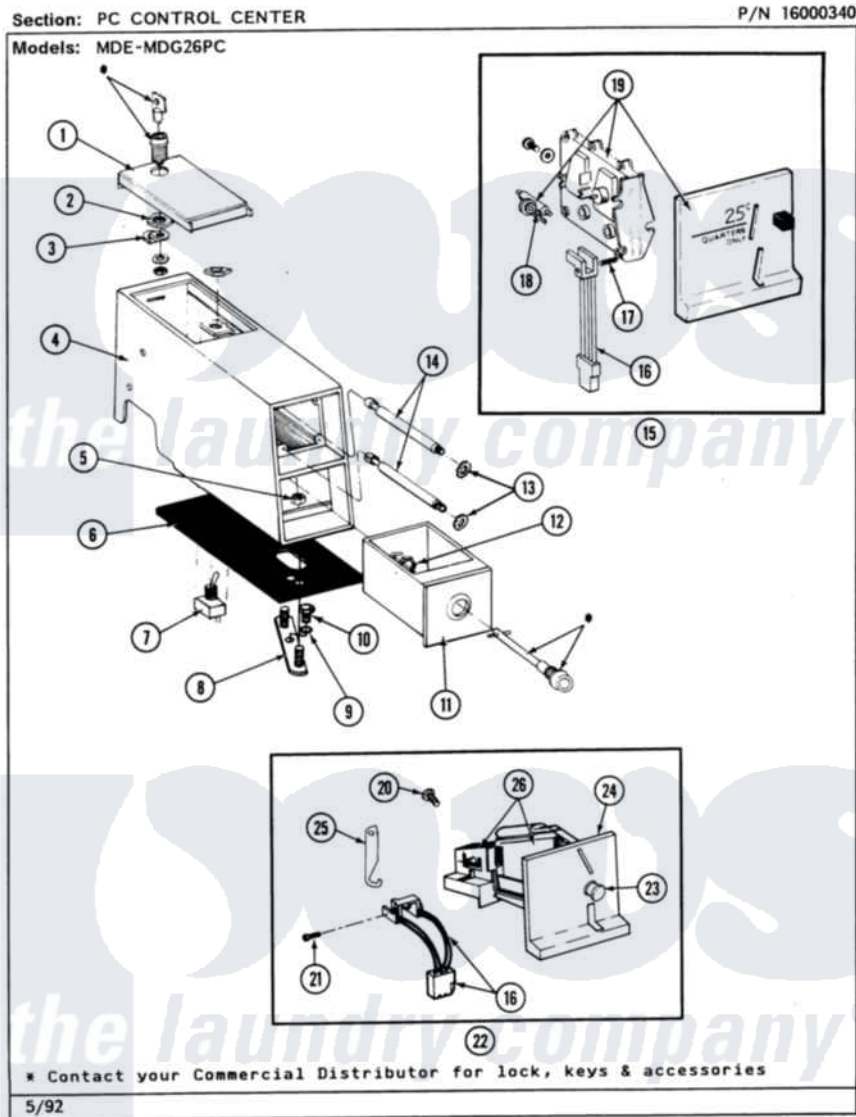

Maytag MDE26PCACL 04 - PC CONTROL CENTER

Maytag Residential Maytag MDE26PCACL Dryer Parts Parts Diagram 04 - PC CONTROL CENTER
 Click on the part number to view part

Item	Original Part Number	Replaced By	Status	Part Description
001	203188		Not Available	TIMER ACCESS DOOR (WHT)
"	203188L		Not Available	ACCESS DOOR-ALMOND
"	203188M		Not Available	ACCESS DOOR-HARVEST WHEAT
002	212328	W10139762		Hex Nut, 3/4-27
003	213750	W10133266		Cam-Lock
004	207673	22001407		Case, Coin Slide
"	207673L	22001408		(ALM)
"	207940	22001407		Case, Coin Slide
"	207940L	22001408		(ALM)
"	NLA		Not Available	(H. WHEAT)
"	NLA		Not Available	(H. WHEAT)
005	Y052740	62739		Nut, Lock
006	214660			Gasket, Control Center
007	206794		Not Available	SWITCH (W/NUT)
008	NLA		Not Available	MTG. STRAP---NA

009	910309		Washer, Mounting Strap
010	211294	90767	Screw, 8A X 3/8 HeX Washer Head Tapping
011	207912	208884	Coin Box K
"	207912L	208884	Coin Box K
"	NLA		Not Available (H. WHEAT)
012	212328	W10139762	Hex Nut, 3/4-27
013	910181		Lockwasher, Terminal Block
014	213035		Bolt, Locking
015	NLA		Not Available COIN DROP ASSY.
016	206799		Optic Switch Assembly
017	314665		Screw, Switch Assembly
018	NLA		Not Available BALANCE ARM W/WEIGHT (\$.25)
019	NLA		Not Available COIN REJECTOR
020	NLA		Not Available SCREW FOR CAUTION PLATE----NA
021	314665		Screw, Switch Assembly
022	207948		Coin Drop Assembly
023	216009		BUTTON, RETURN
024	216010	Y208306	Kit- Mtg C
025	216011		Spring, Return Button
026	207947		Rejector, Coin