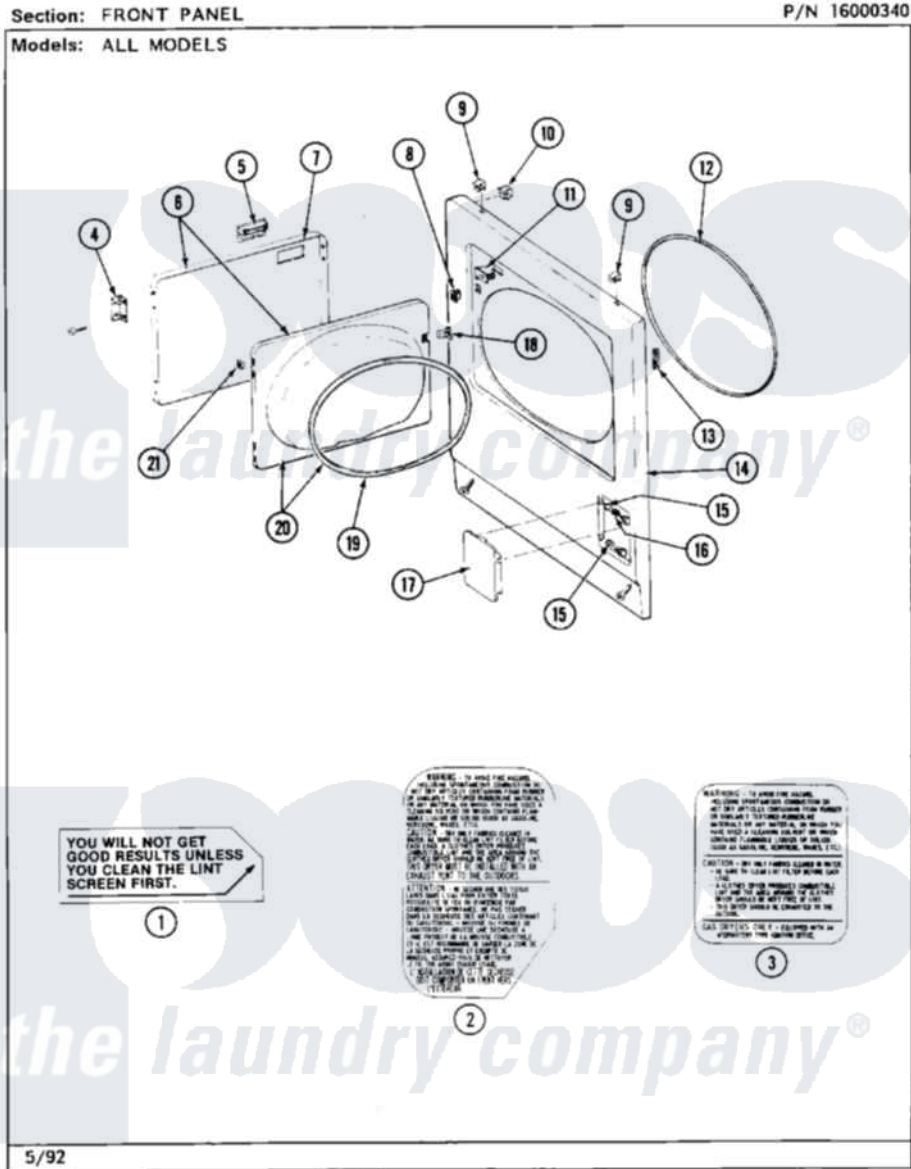

# Maytag MDE26PCACL 05 - FRONT PANEL

24

Maytag [Residential Maytag MDE26PCACL Dryer Parts](#) Parts Diagram 05 - FRONT PANEL  
Click on the part number to view part

Item	Original Part Number	Replaced By	Status	Part Description
001	Y313340			LABEL, LINT SCREEN INSTRUCTION
002	314941		Not Available	LABEL, INSTRUCTION
003	314942			INSTRUCTION LABEL
"	NLA		Not Available	INSTRUCTION LABEL
004	307099	<a href="#">33001230</a>		Hinge, Door
"	<a href="#">Y314062</a>			Screw, Door Hinge And Panel
005	312960	<a href="#">489355</a>		Screw, 8 X 1/2
"	<a href="#">314946</a>			Handle White
"	<a href="#">314972</a>			Handle Door ALM
"	NLA		Not Available	(H. WHEAT)
006	NLA		Not Available	(ALM)
"	Y307111		Not Available	DOOR ASSY. COMPLETE (WHT)
007	<a href="#">314966</a>			Panel, Outer
"	NLA		Not Available	(ALM)
008	<a href="#">306436</a>			Door Latch Kit--W

009	212982	<a href="#">22001650</a>	Fastener, Spring
010	<a href="#">Y310376</a>		Clip, Door Switch Harness
011	Y305753	<a href="#">W10169313</a>	Switch-Dor
012	<a href="#">314937</a>		Seal, Front Panel
013	<a href="#">Y313907</a>		Fastener, Twin
014	<a href="#">204439</a>		Screw And Fstner Assembly
"	NLA		Not Available
			PANEL, FRONT (WHT)
015	212949	<a href="#">22001866</a>	Screw, Relay
"	312301		Not Available
			BUSHING FOR ACCESS STUD
"	NLA		Not Available
			BUSHING, ACCESS STUD
016	<a href="#">312369</a>		Sleeve, Access Panel Stud Part Not Used
017	302542		Not Available
			PART NOT USED. (DG ONLY)
"	302542L		Not Available
			PART NOT USED. (DG ONLY)
"	302542M		Not Available
			ACCESS DOOR-HARVEST WHEAT
"	NLA		Not Available
			ACCESS DOOR (WHT)
018	314936	<a href="#">33001305</a>	Strike, Door
"	314944	<a href="#">33001305</a>	Strike, Door
019	314935	<a href="#">33001192</a>	Seal, Door
020	307098		Not Available
			DOOR, INNER (W/SEAL)
021	<a href="#">Y313910</a>		Clip, Door Liner To Outer Panel