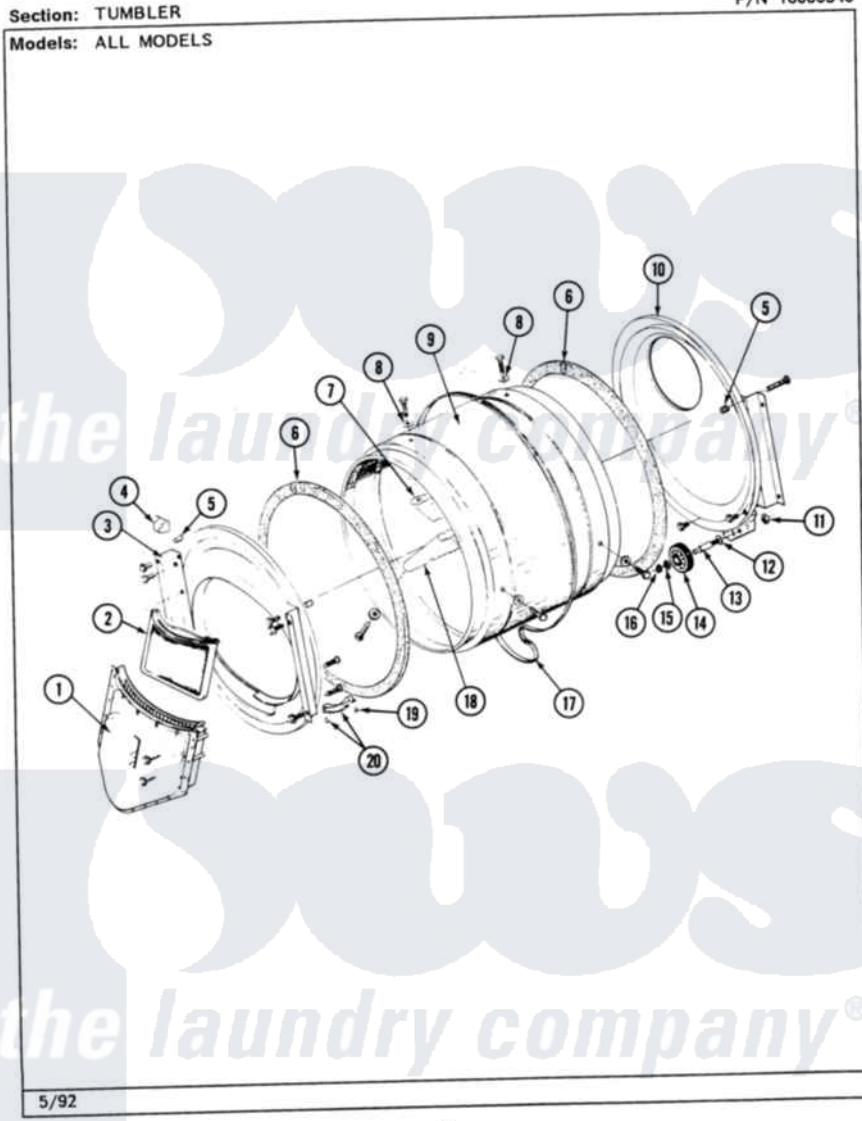

Maytag MDE26PCACL 06 - TUMBLER

P/N 16000340

26

Maytag [Residential Maytag MDE26PCACL Dryer Parts](#) Parts Diagram 06 - TUMBLER

[Click on the part number to view part](#)

Item	Original Part Number	Replaced By	Status	Part Description
001	Y307112	33001016		Outlet Duct Assembly
"	Y314110	33002917		Screw, No.10-16
002	307108	33002970		Lint Filte
003	307109	33001179		Front, Tumbler
"	Y313561			Screw---NA
"	NLA		Not Available	SCREW
"	Y310632	1163839		Screw
004	Y310376			Clip, Door Switch Harness
005	NLA		Not Available	COVER, THREAD
006	314820			Seal, Tumbler
007	314803	33001012		Baffle
"	Y310759			Screw, Tumbler Baffles
008	314158			Washer, Baffle To Tumbler
009	306663		Not Available	TUMBLER W/BAFFLES
"	314802		Not Available	TUMBLER W/OUT BAFFLES
010	211294	90767		Screw, 8A X 3/8 HeX Washer Head Tapping

"	Y307114	33001178	Back, Tumbler
"	Y308544	33001178	Back, Tumbler
011	312538	33001443	Nut, Hex
012	Y313347	312535	Washer, Vault Mounting Brk.
013	Y312948	6-3129480	Shaft- Tumbler
014	Y303373	12001541	Drum Roller/Washer Assembly--W
015	312535		Washer, Vault Mounting Brk.
016	410233	9703438	Ring-Retrn
017	Y312959		Poly "V" Belt For Tumbler
018	314804	33001004	Baffle, Tall
"	Y310759		Screw, Tumbler Baffles
019	210720		Rivet, Bearing To Tumbler Fmt
020	306508		Tumbler Bearing Kit ---W