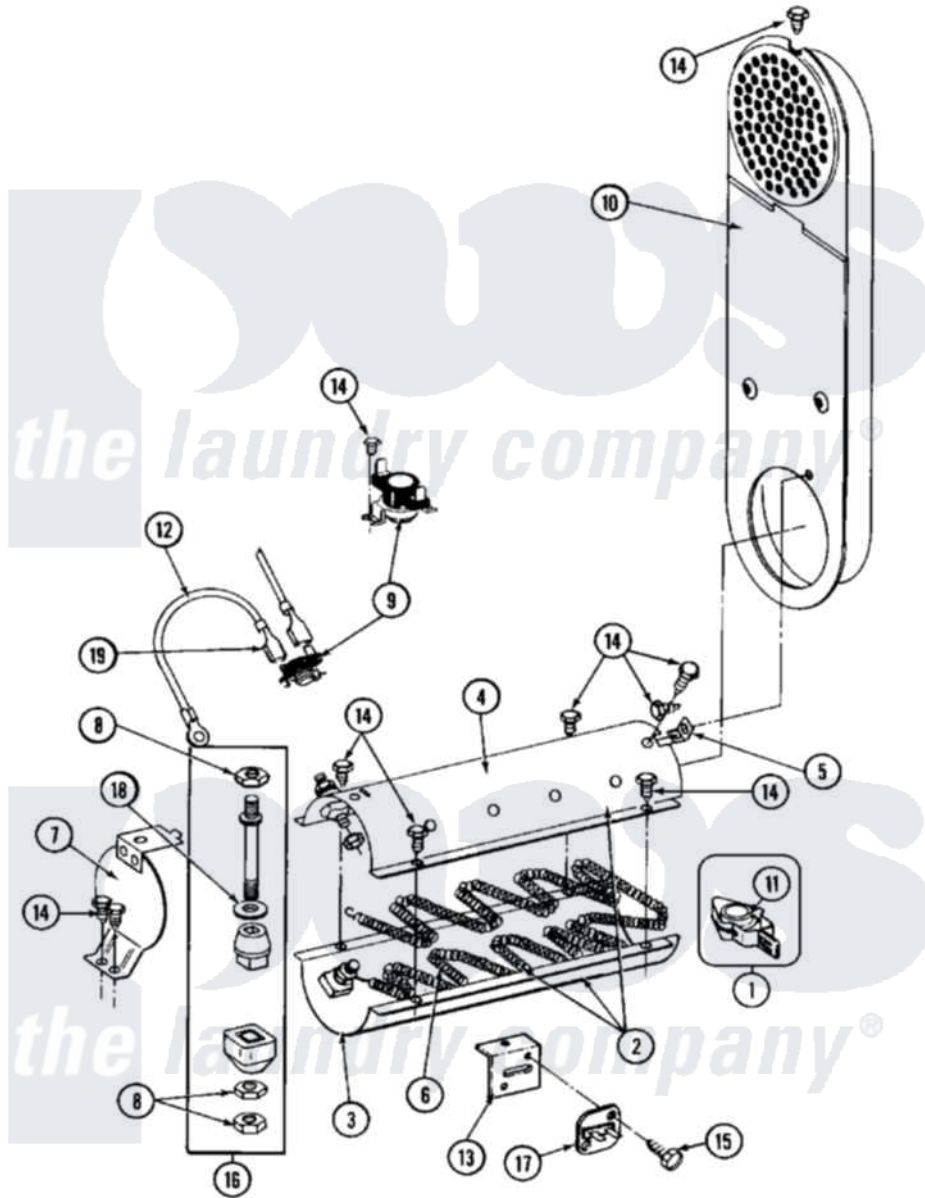

# Maytag MDE26PCACL 07 - HEATER (A3 SERIES)

Maytag Residential Maytag MDE26PCACL Dryer Parts Parts Diagram 07 - HEATER (A3 SERIES)  
 Click on the part number to view part

Item	Original Part Number	Replaced By	Status	Part Description
001	211294	<a href="#">90767</a>		Screw, 8A X 3/8 HeX Washer Head Tapping
002	NLA		Not Available	INLET DUCT ASSY.
003	<a href="#">314995</a>			Enclosure, Heater
004	<a href="#">315346</a>			Bracket, Thermal Fuse
005	NLA		Not Available	PART NOT USED
006	<a href="#">307473</a>			Fuse, Thermal
007	<a href="#">314998</a>			Insulator, Terminal
008	307185	<a href="#">308614</a>		Heater Sub-Assembly
009	<a href="#">314999</a>			Shield, Radiant
010	NLA		Not Available	SCREW
011	<a href="#">303396</a>			Thermostat, Hi-Limit
"	<a href="#">Y307173</a>			Wire, Jumper
012	Y308259			HEATER ASSY. COMPLETE (240V)