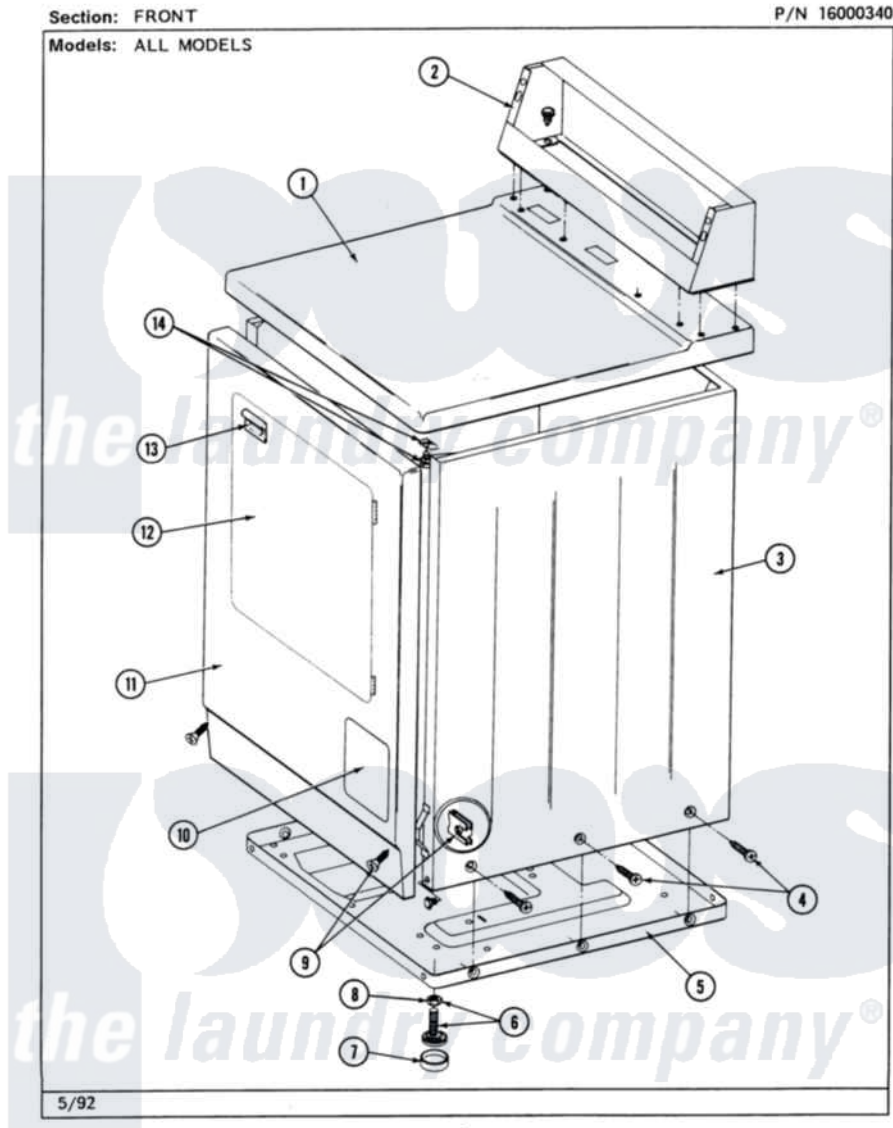

Maytag MDE26PCACW 01 - FRONT

2

Maytag [Residential Maytag MDE26PCACW Dryer Parts](#) Parts Diagram 01 - FRONT
Click on the part number to view part

Item	Original Part Number	Replaced By	Status	Part Description
001	307104			Top Cover Assembly
"	NLA		Not Available	(ALM)
002	212276	W10116760		Screw
"	NLA		Not Available	CONTROL COVER (WHT)
003	NLA		Not Available	CABINET (WHT)
"	Y310632	1163839		Screw
004	213007			Xfor Cabinet See Cabinet, Back
005	Y303361		Not Available	BASE ASSY. (UPPER & LOWER)
006	Y305086			Adjustable Leg And Nut
007	Y314137			Foot, Rubber
008	Y052740	62739		Nut, Lock
009	204439			Screw And Fstner Assembly
010	302542		Not Available	PART NOT USED. (DG ONLY)
"	302542L		Not Available	PART NOT USED. (DG ONLY)
"	302542M		Not Available	ACCESS DOOR-HARVEST

		Not Available	WHEAT
"	NLA	Not Available	ACCESS DOOR (WHT)
011	NLA	Not Available	FRONT PANEL ASSY. (WHT)
012	308061	Not Available	DOOR ASSY. COMPLETE (WHT)
"	NLA	Not Available	(ALM)
013	314946		Handle White
"	314972		Handle Door ALM
"	NLA	Not Available	(H. WHEAT)
014	204445		Screw And Fastener Assembly