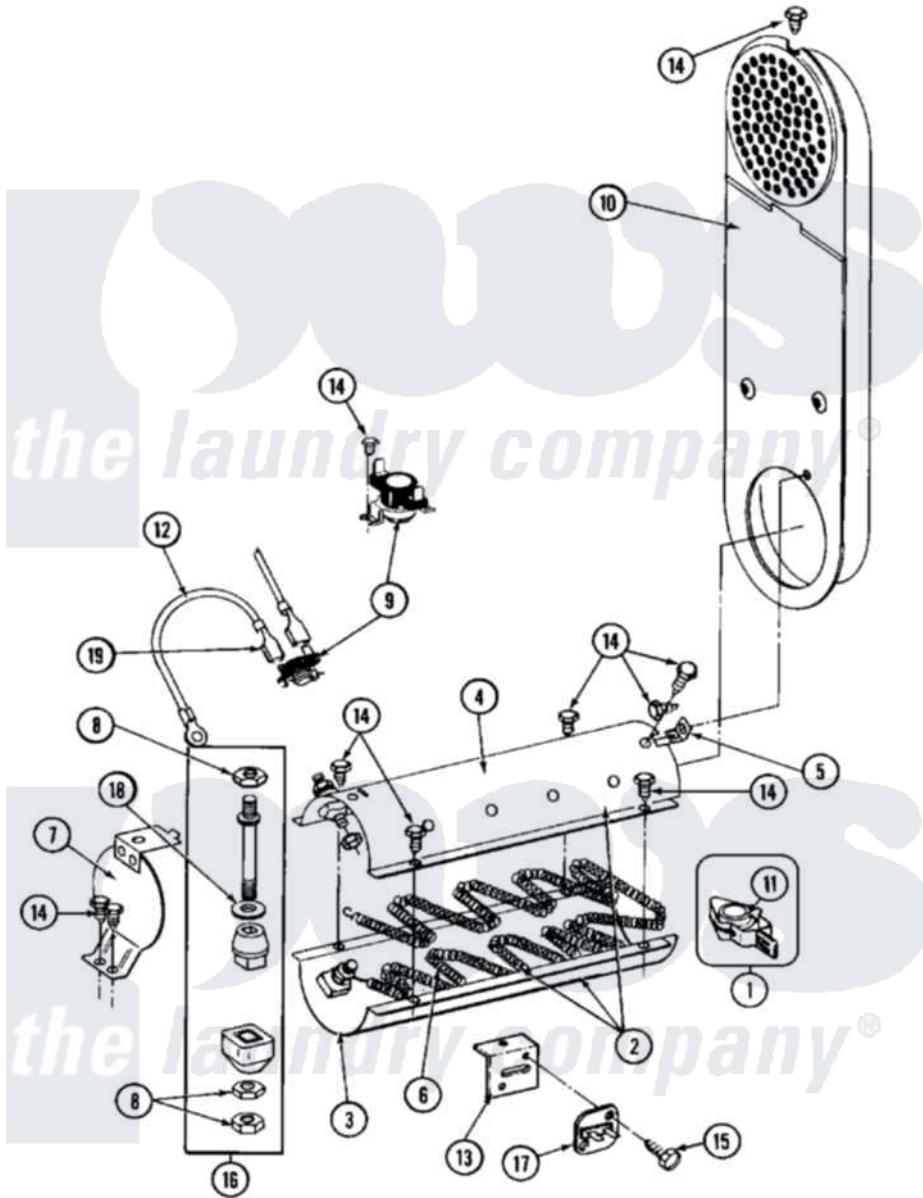

Maytag MDE26PCACW 07 - HEATER (A3 SERIES)

Maytag Residential Maytag MDE26PCACW Dryer Parts Parts Diagram 07 - HEATER (A3 SERIES)
 Click on the part number to view part

Item	Original Part Number	Replaced By	Status	Part Description
001	211294	90767		Screw, 8A X 3/8 HeX Washer Head Tapping
002	NLA		Not Available	INLET DUCT ASSY.
003	314995			Enclosure, Heater
004	315346			Bracket, Thermal Fuse
005	NLA		Not Available	PART NOT USED
006	307473			Fuse, Thermal
007	314998			Insulator, Terminal
008	307185	308614		Heater Sub-Assembly
009	314999			Shield, Radiant
010	NLA		Not Available	SCREW
011	303396			Thermostat, Hi-Limit
"	Y307173			Wire, Jumper
012	Y308259			HEATER ASSY. COMPLETE (240V)