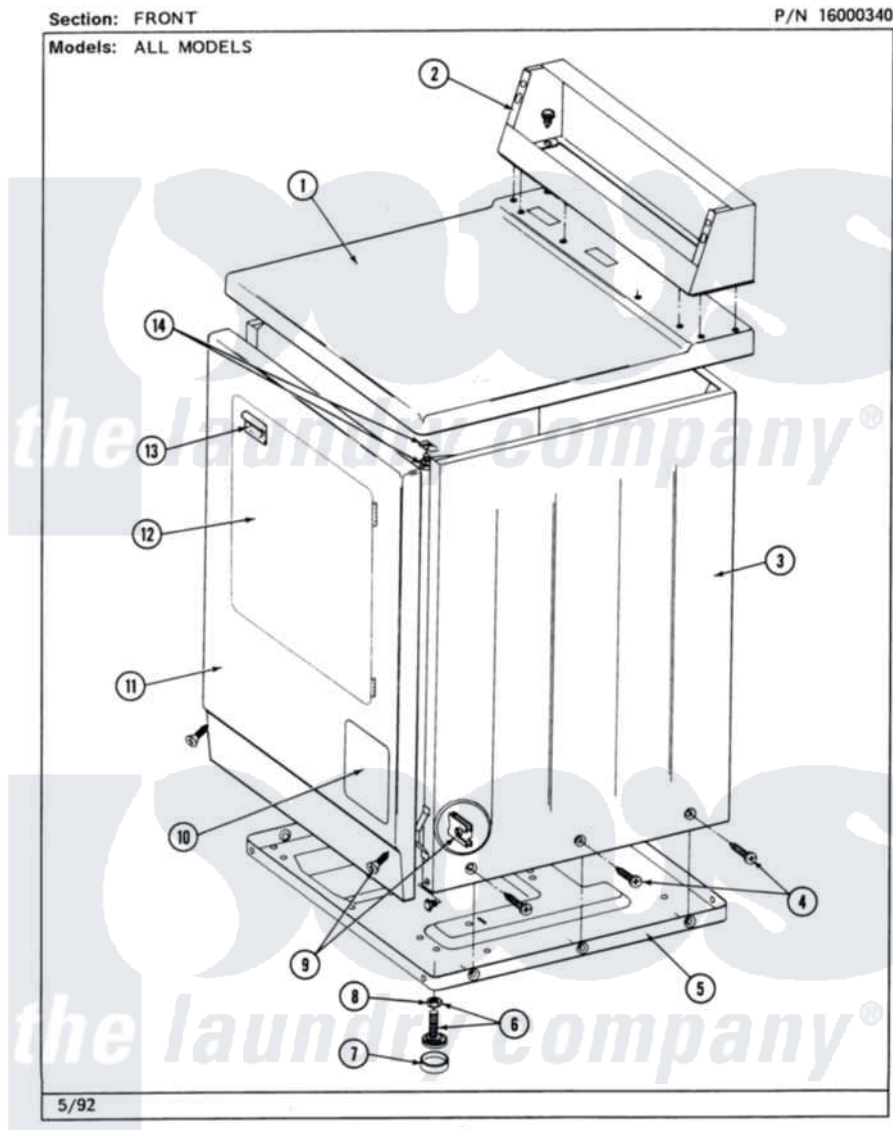

Maytag MDE26PCADG 01 - FRONT

2

Maytag [Residential Maytag MDE26PCADG Dryer Parts](#) Parts Diagram 01 - FRONT
Click on the part number to view part

Item	Original Part Number	Replaced By	Status	Part Description
001	307104			Top Cover Assembly
"	NLA		Not Available	(ALM)
002	212276	W10116760		Screw
"	NLA		Not Available	CONTROL COVER (WHT)
003	NLA		Not Available	CABINET (WHT)
"	Y310632	1163839		Screw
004	213007			Xfor Cabinet See Cabinet, Back
005	Y303361		Not Available	BASE ASSY. (UPPER & LOWER)
006	Y305086			Adjustable Leg And Nut
007	Y314137			Foot, Rubber
008	Y052740	62739		Nut, Lock
009	204439			Screw And Fstner Assembly
010	302542		Not Available	PART NOT USED. (DG ONLY)
"	302542L		Not Available	PART NOT USED. (DG ONLY)
"	302542M		Not Available	ACCESS DOOR-HARVEST

		Not Available	WHEAT
"	NLA	Not Available	ACCESS DOOR (WHT)
011	NLA	Not Available	FRONT PANEL ASSY. (WHT)
012	308061	Not Available	DOOR ASSY. COMPLETE (WHT)
"	NLA	Not Available	(ALM)
013	314946		Handle White
"	314972		Handle Door ALM
"	NLA	Not Available	(H. WHEAT)
014	204445		Screw And Fastener Assembly