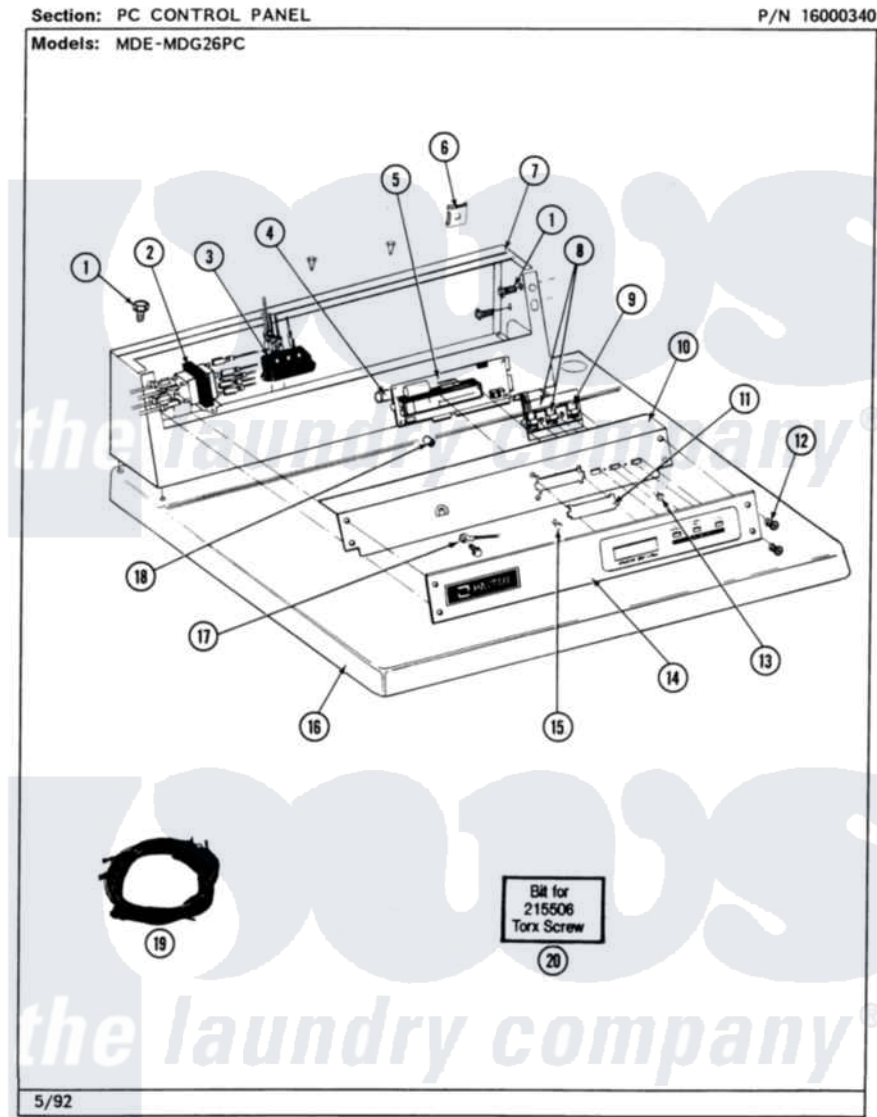

Maytag MDE26PCADG 03 - PC CONTROL PANEL

12

Maytag Residential Maytag MDE26PCADG Dryer Parts Parts Diagram 03 - PC CONTROL PANEL
Click on the part number to view part

Item	Original Part Number	Replaced By	Status	Part Description
001	212276	W10116760		Screw
002	207766			Transformer
"	211294	90767		Screw, 8A X 3/8 HeX Washer Head Tapping
003	206824	W10133335		Relay, Motor
"	211294	90767		Screw, 8A X 3/8 HeX Washer Head Tapping
004	206828			Battery
005	215510		Not Available	SUPPORT, PC BOARD
"	NLA		Not Available	CIRCUIT BOARD ASSY
006	215003			Fastener, Panel And Bracket
007	212276	W10116760		Screw
"	NLA		Not Available	CONTROL COVER (WHT)
008	306694			Backup Plate With Switch
009	215517	W10131113		Push Button
010	NLA		Not Available	BACK UP PLATE (WHT)
011	215515		Not Available	COVER, DISPLAY

012	215506		Screw, Control Panel Overlay
013	215527	W10140652	Screw, 6-20 X 1/2
014	NLA		Not Available CONTROL PANEL
015	215526		Screw, Circuit Board
016	307105		Not Available COVER, TOP ASSY. (WHT)
"	NLA		Not Available (ALM)
017	205810		Wire, Ground
"	211252		Screw, Ground Wire
018	Y215513		Standoff, Circuit Board
019	NLA		Not Available WIRE HARNESS
"	Y307455		Wire Harness
020	Y038227		Not Available TORX BIT (215506 SCREW)