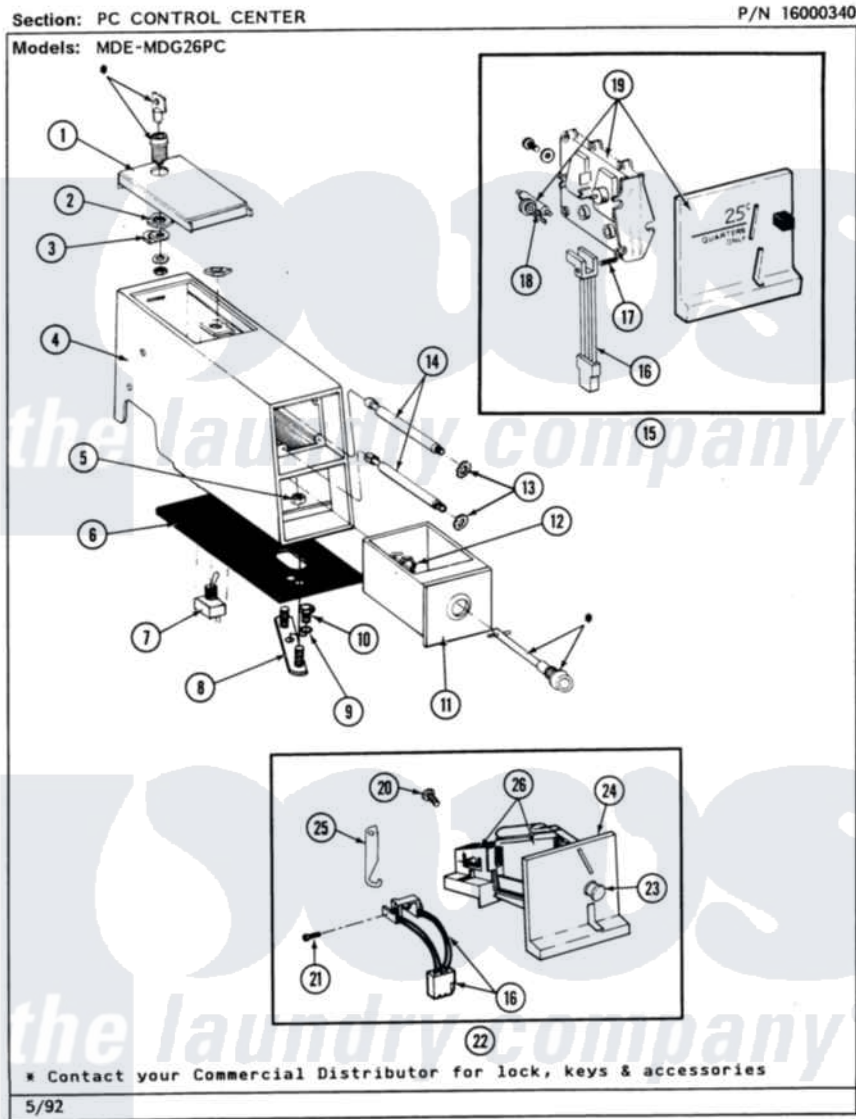

# Maytag MDE26PCADG 04 - PC CONTROL CENTER

Maytag Residential Maytag MDE26PCADG Dryer Parts Parts Diagram 04 - PC CONTROL CENTER  
 Click on the part number to view part

Item	Original Part Number	Replaced By	Status	Part Description
001	203188		Not Available	TIMER ACCESS DOOR (WHT)
"	203188L		Not Available	ACCESS DOOR-ALMOND
"	203188M		Not Available	ACCESS DOOR-HARVEST WHEAT
002	212328	<a href="#">W10139762</a>		Hex Nut, 3/4-27
003	213750	<a href="#">W10133266</a>		Cam-Lock
004	207673	<a href="#">22001407</a>		Case, Coin Slide
"	207673L	<a href="#">22001408</a>		(ALM)
"	207940	<a href="#">22001407</a>		Case, Coin Slide
"	207940L	<a href="#">22001408</a>		(ALM)
"	NLA		Not Available	(H. WHEAT)
"	NLA		Not Available	(H. WHEAT)
005	Y052740	<a href="#">62739</a>		Nut, Lock
006	<a href="#">214660</a>			Gasket, Control Center
007	206794		Not Available	SWITCH (W/NUT)
008	NLA		Not Available	MTG. STRAP---NA

009	<a href="#">910309</a>		Washer, Mounting Strap
010	211294	<a href="#">90767</a>	Screw, 8A X 3/8 HeX Washer Head Tapping
011	207912	<a href="#">208884</a>	Coin Box K
"	207912L	<a href="#">208884</a>	Coin Box K
"	NLA		Not Available (H. WHEAT)
012	212328	<a href="#">W10139762</a>	Hex Nut, 3/4-27
013	<a href="#">910181</a>		Lockwasher, Terminal Block
014	<a href="#">213035</a>		Bolt, Locking
015	NLA		Not Available COIN DROP ASSY.
016	<a href="#">206799</a>		Optic Switch Assembly
017	<a href="#">314665</a>		Screw, Switch Assembly
018	NLA		Not Available BALANCE ARM W/WEIGHT (\$ .25)
019	NLA		Not Available COIN REJECTOR
020	NLA		Not Available SCREW FOR CAUTION PLATE----NA
021	<a href="#">314665</a>		Screw, Switch Assembly
022	<a href="#">207948</a>		Coin Drop Assembly
"	NLA		Not Available COIN DROP ASSY (CANADA)
023	216009		BUTTON, RETURN
024	216010	<a href="#">Y208306</a>	Kit- Mtg C
025	<a href="#">216011</a>		Spring, Return Button
026	<a href="#">207947</a>		Rejector, Coin
"	<a href="#">207949</a>		Rejector, Coin