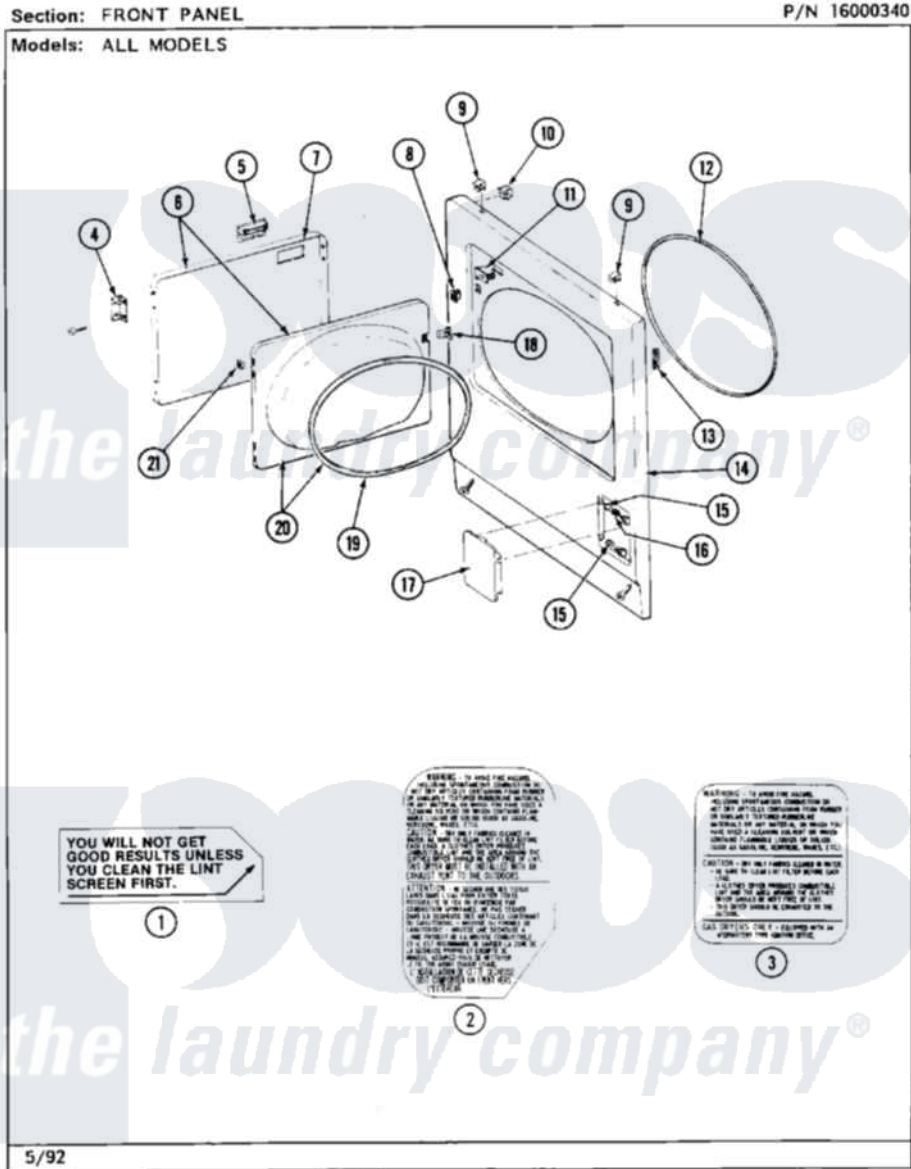

Maytag MDE26PCADG 05 - FRONT PANEL

24

Maytag Residential Maytag MDE26PCADG Dryer Parts Parts Diagram 05 - FRONT PANEL
Click on the part number to view part

Item	Original Part Number	Replaced By	Status	Part Description
001	Y313340			LABEL, LINT SCREEN INSTRUCTION
002	314941		Not Available	LABEL, INSTRUCTION
003	314942			INSTRUCTION LABEL
"	NLA		Not Available	INSTRUCTION LABEL
004	307099	33001230		Hinge, Door
"	Y314062			Screw, Door Hinge And Panel
005	312960	489355		Screw, 8 X 1/2
"	314946			Handle White
"	314972			Handle Door ALM
"	NLA		Not Available	(H. WHEAT)
006	NLA		Not Available	(ALM)
"	Y307111		Not Available	DOOR ASSY. COMPLETE (WHT)
007	314966			Panel, Outer
"	NLA		Not Available	(ALM)
008	306436			Door Latch Kit--W

009	212982	22001650	Fastener, Spring
010	Y310376		Clip, Door Switch Harness
011	Y305753	W10169313	Switch-Dor
012	314937		Seal, Front Panel
013	Y313907		Fastener, Twin
014	204439		Screw And Fstner Assembly
"	NLA		Not Available
			PANEL, FRONT (WHT)
015	212949	22001866	Screw, Relay
"	312301		Not Available
			BUSHING FOR ACCESS STUD
"	NLA		Not Available
			BUSHING, ACCESS STUD
016	312369		Sleeve, Access Panel Stud Part Not Used
017	302542		Not Available
			PART NOT USED. (DG ONLY)
"	302542L		Not Available
			PART NOT USED. (DG ONLY)
"	302542M		Not Available
			ACCESS DOOR-HARVEST WHEAT
"	NLA		Not Available
			ACCESS DOOR (WHT)
018	314936	33001305	Strike, Door
"	314944	33001305	Strike, Door
019	314935	33001192	Seal, Door
020	307098		Not Available
			DOOR, INNER (W/SEAL)
021	Y313910		Clip, Door Liner To Outer Panel