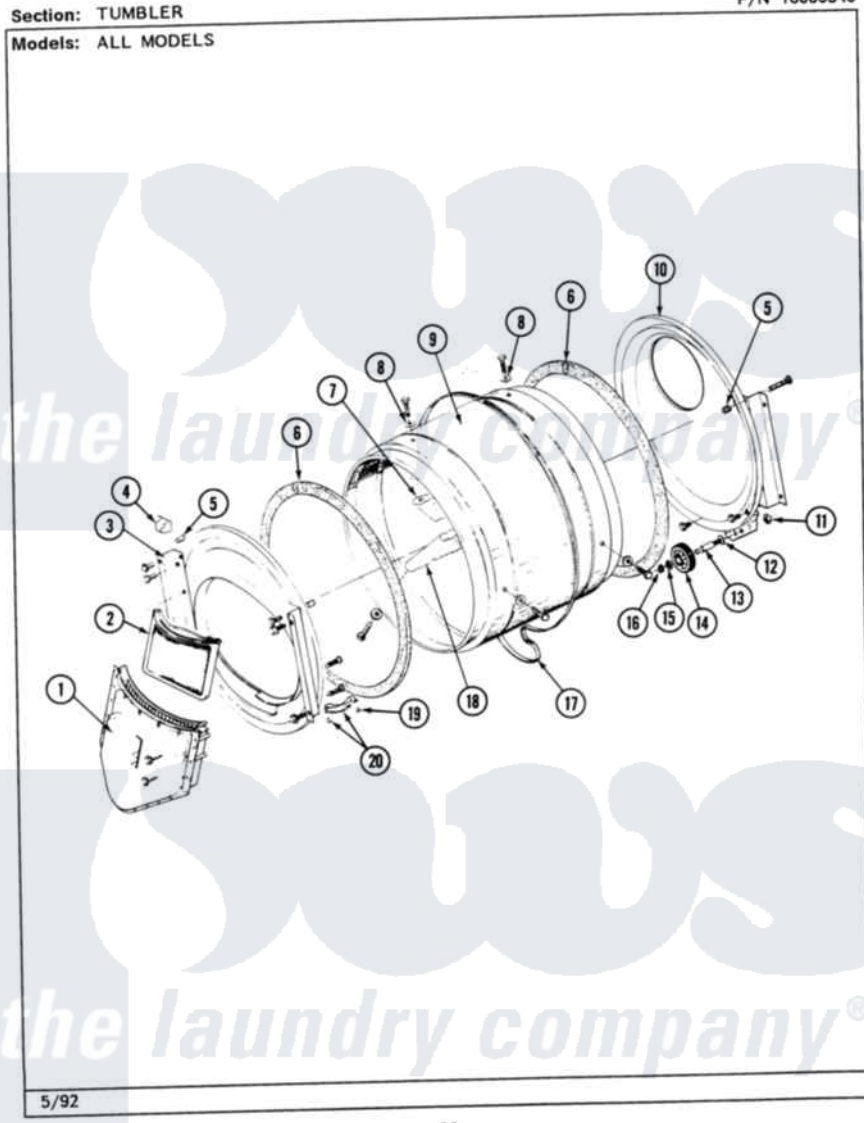

Maytag MDE26PCADG 06 - TUMBLER

P/N 16000340

26

Maytag Residential Maytag MDE26PCADG Dryer Parts Parts Diagram 06 - TUMBLER
Click on the part number to view part

Item	Original Part Number	Replaced By	Status	Part Description
001	Y307112	33001016		Outlet Duct Assembly
"	Y314110	33002917		Screw, No.10-16
002	307108	33002970		Lint Filte
003	307109	33001179		Front, Tumbler
"	Y313561			Screw---NA
"	NLA		Not Available	SCREW
"	Y310632	1163839		Screw
004	Y310376			Clip, Door Switch Harness
005	NLA		Not Available	COVER, THREAD
006	314820			Seal, Tumbler
007	314803	33001012		Baffle
"	Y310759			Screw, Tumbler Baffles
008	314158			Washer, Baffle To Tumbler
009	306663		Not Available	TUMBLER W/BAFFLES
"	314802		Not Available	TUMBLER W/OUT BAFFLES
010	211294	90767		Screw, 8A X 3/8 HeX Washer Head Tapping

"	Y307114	33001178	Back, Tumbler
"	Y308544	33001178	Back, Tumbler
011	312538	33001443	Nut, Hex
012	Y313347	312535	Washer, Vault Mounting Brk.
013	Y312948	6-3129480	Shaft- Tumbler
014	Y303373	12001541	Drum Roller/Washer Assembly--W
015	312535		Washer, Vault Mounting Brk.
016	410233	9703438	Ring-Retrn
017	Y312959		Poly "V" Belt For Tumbler
018	314804	33001004	Baffle, Tall
"	Y310759		Screw, Tumbler Baffles
019	210720		Rivet, Bearing To Tumbler Fmt
020	306508		Tumbler Bearing Kit ---W