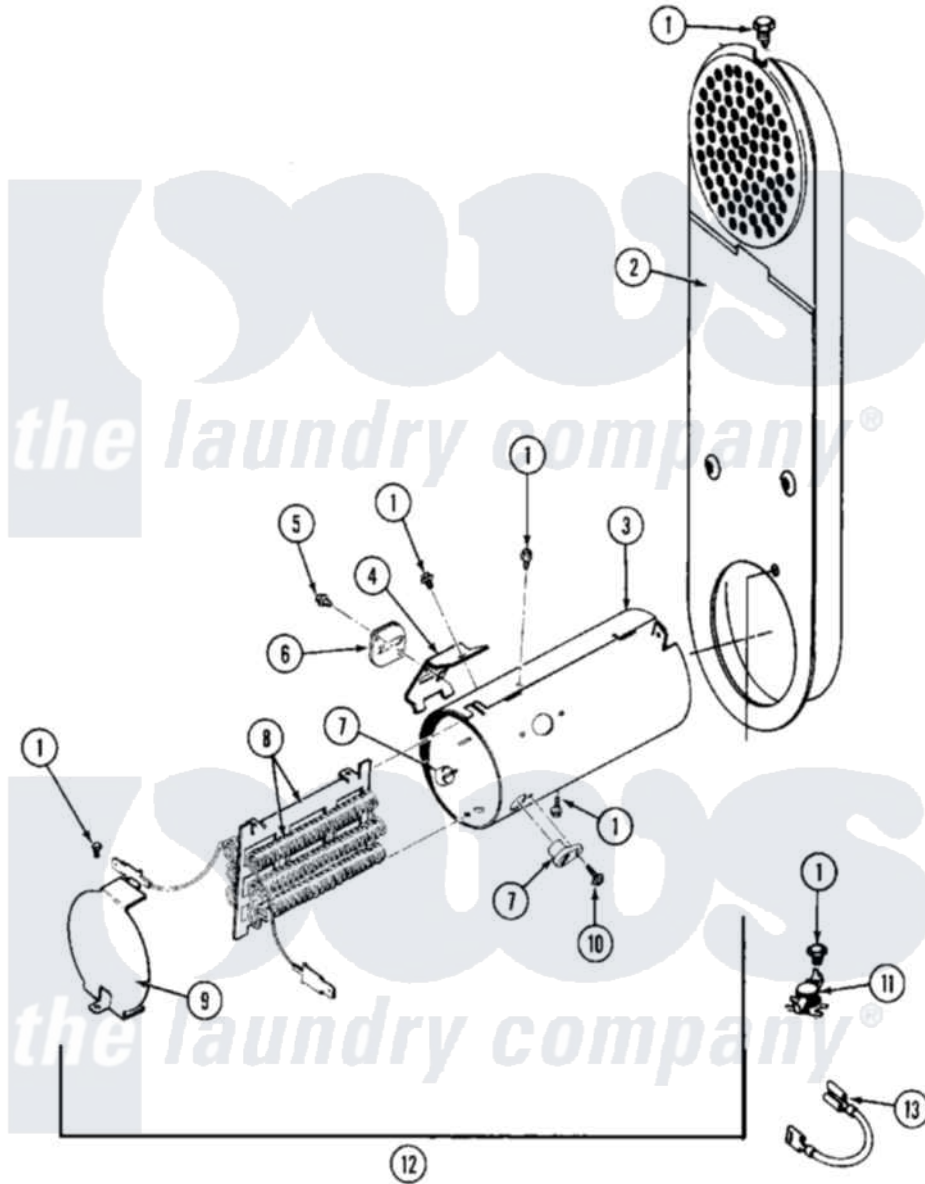

# Maytag MDE26PCADG 10 - HEATER (A0 SERIES)

Maytag [Residential Maytag MDE26PCADG Dryer Parts](#) Parts Diagram 10 - HEATER (A0 SERIES)  
 Click on the part number to view part

Item	Original Part Number	Replaced By	Status	Part Description
001	<a href="#">Y303881</a>			Clip And Insulator Assembly
002	<a href="#">Y303404</a>			Heater Assembly Complete
003	<a href="#">Y313576</a>			Heater Chamber, Bottom
004	Y313575		Not Available	HEATER CHAMBER, TOP
005	<a href="#">Y312890</a>			Retainer, Heater Chamber
006	<a href="#">Y313537</a>			Heater Element 240 Volt
007	304124		Not Available	HEATER SHIELD
008	311484	<a href="#">112432</a>		Nut
009	<a href="#">303396</a>			Thermostat, Hi-Limit
010	NLA		Not Available	INLET DUCT ASSY.
011	<a href="#">Y313270</a>			Insulator For Heater Elemen
012	<a href="#">Y304693</a>			Jumper Wire
013	315046			MOUNTING BRACKET
014	211294	<a href="#">90767</a>		Screw, 8A X 3/8 HeX Washer Head Tapping
015	NLA		Not Available	PART NOT USED
016	<a href="#">Y304596</a>			Terminal Insulator Assembly

017 [307473](#)

Fuse, Thermal

018 [311093](#)

Washer, Terminal Connection

019 [210745](#)

Wire Terminal