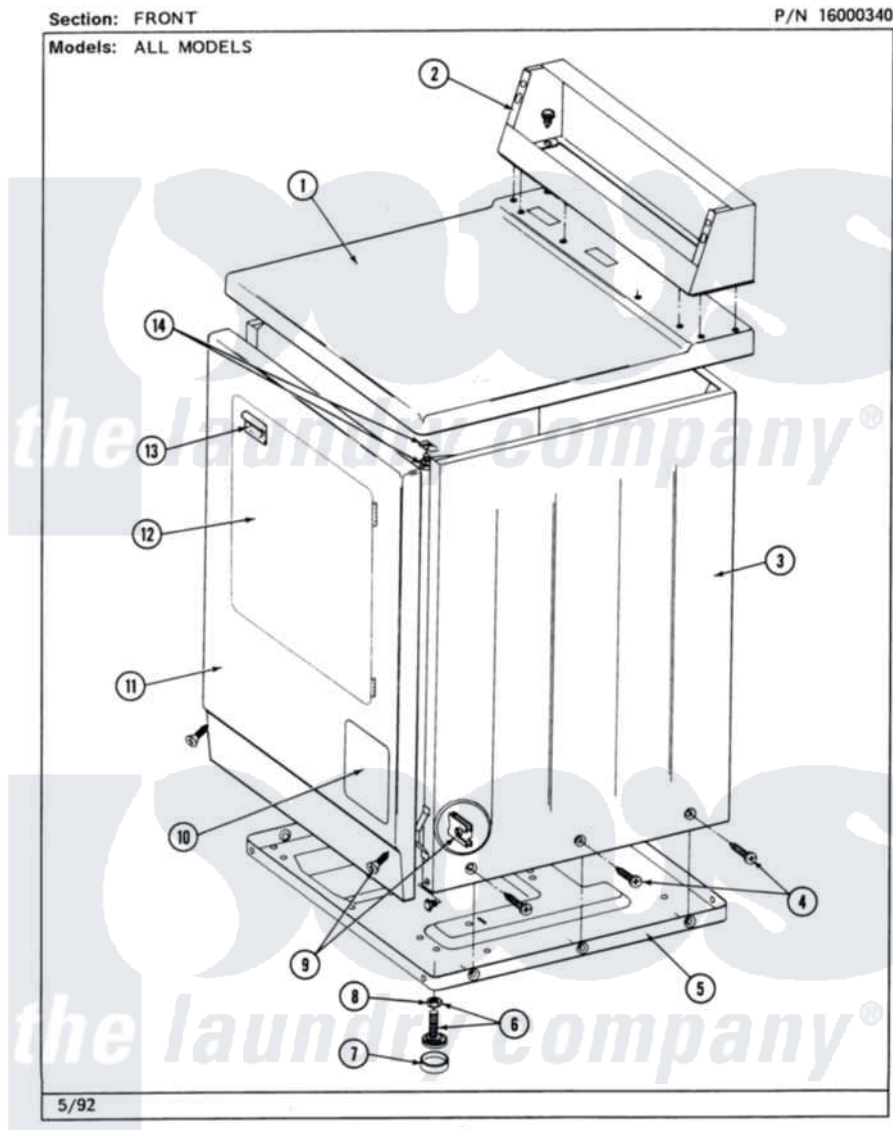

# Maytag MDE26PCADL 01 - FRONT

2

Maytag [Residential Maytag MDE26PCADL Dryer Parts](#) Parts Diagram 01 - FRONT  
Click on the part number to view part

Item	Original Part Number	Replaced By	Status	Part Description
001	<a href="#">307104</a>			Top Cover Assembly
"	NLA		Not Available	(ALM)
002	212276	<a href="#">W10116760</a>		Screw
"	NLA		Not Available	CONTROL COVER (WHT)
003	NLA		Not Available	CABINET (WHT)
"	Y310632	<a href="#">1163839</a>		Screw
004	<a href="#">213007</a>			Xfor Cabinet See Cabinet, Back
005	Y303361		Not Available	BASE ASSY. (UPPER & LOWER)
006	<a href="#">Y305086</a>			Adjustable Leg And Nut
007	<a href="#">Y314137</a>			Foot, Rubber
008	Y052740	<a href="#">62739</a>		Nut, Lock
009	<a href="#">204439</a>			Screw And Fstner Assembly
010	302542		Not Available	PART NOT USED. (DG ONLY)
"	302542L		Not Available	PART NOT USED. (DG ONLY)
"	302542M		Not Available	ACCESS DOOR-HARVEST

		Not Available	WHEAT
"	NLA	Not Available	ACCESS DOOR (WHT)
011	NLA	Not Available	FRONT PANEL ASSY. (WHT)
012	308061	Not Available	DOOR ASSY. COMPLETE (WHT)
"	NLA	Not Available	(ALM)
013	<a href="#">314946</a>		Handle White
"	<a href="#">314972</a>		Handle Door ALM
"	NLA	Not Available	(H. WHEAT)
014	<a href="#">204445</a>		Screw And Fastener Assembly