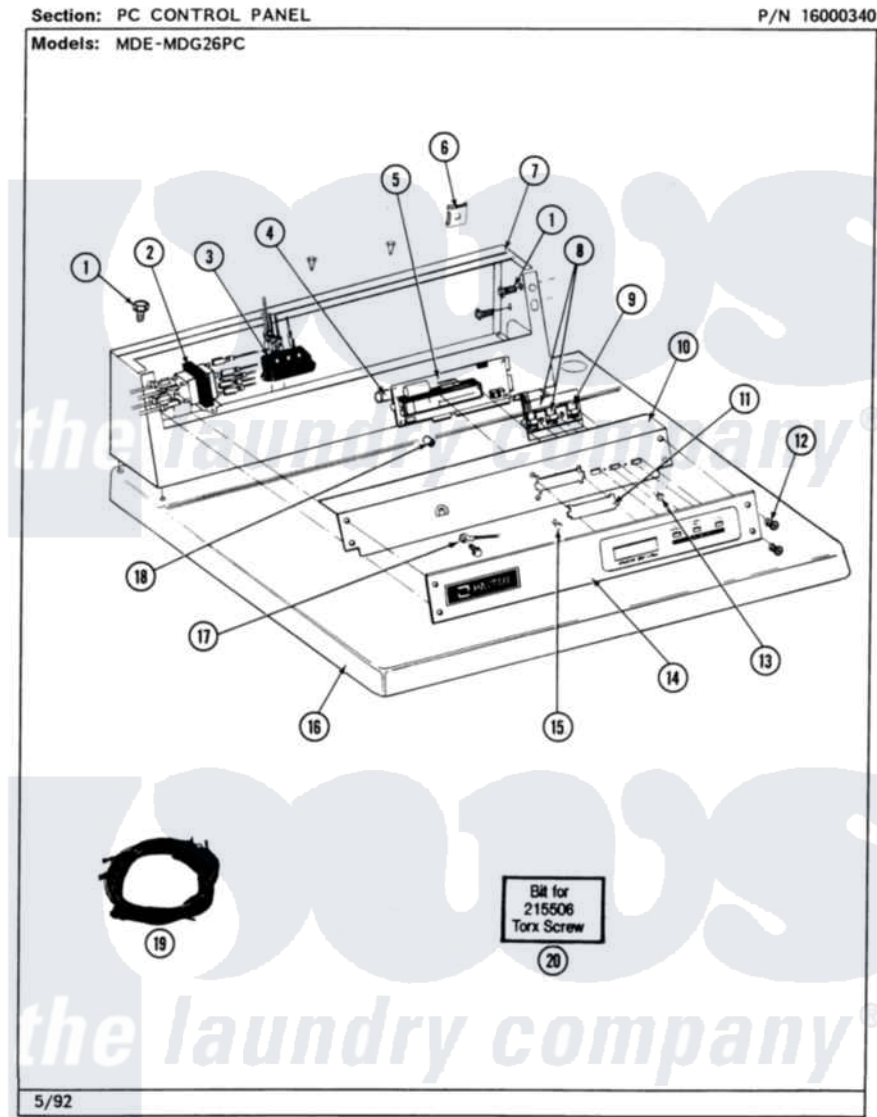

Maytag MDE26PCADL 03 - PC CONTROL PANEL

12

Maytag [Residential Maytag MDE26PCADL Dryer Parts](#) Parts Diagram 03 - PC CONTROL PANEL
Click on the part number to view part

Item	Original Part Number	Replaced By	Status	Part Description
001	212276	W10116760		Screw
002	207766			Transformer
"	211294	90767		Screw, 8A X 3/8 HeX Washer Head Tapping
003	206824	W10133335		Relay, Motor
"	211294	90767		Screw, 8A X 3/8 HeX Washer Head Tapping
004	206828			Battery
005	215510		Not Available	SUPPORT, PC BOARD
"	NLA		Not Available	CIRCUIT BOARD ASSY
006	215003			Fastener, Panel And Bracket
007	212276	W10116760		Screw
"	NLA		Not Available	CONTROL COVER (WHT)
008	306694			Backup Plate With Switch
009	215517	W10131113		Push Button
010	NLA		Not Available	BACK UP PLATE (WHT)
011	215515		Not Available	COVER, DISPLAY

012	215506		Screw, Control Panel Overlay
013	215527	W10140652	Screw, 6-20 X 1/2
014	NLA		Not Available CONTROL PANEL
015	215526		Screw, Circuit Board
016	307105		Not Available COVER, TOP ASSY. (WHT)
"	NLA		Not Available (ALM)
017	205810		Wire, Ground
"	211252		Screw, Ground Wire
018	Y215513		Standoff, Circuit Board
019	NLA		Not Available WIRE HARNESS
"	Y307455		Wire Harness
020	Y038227		Not Available TORX BIT (215506 SCREW)