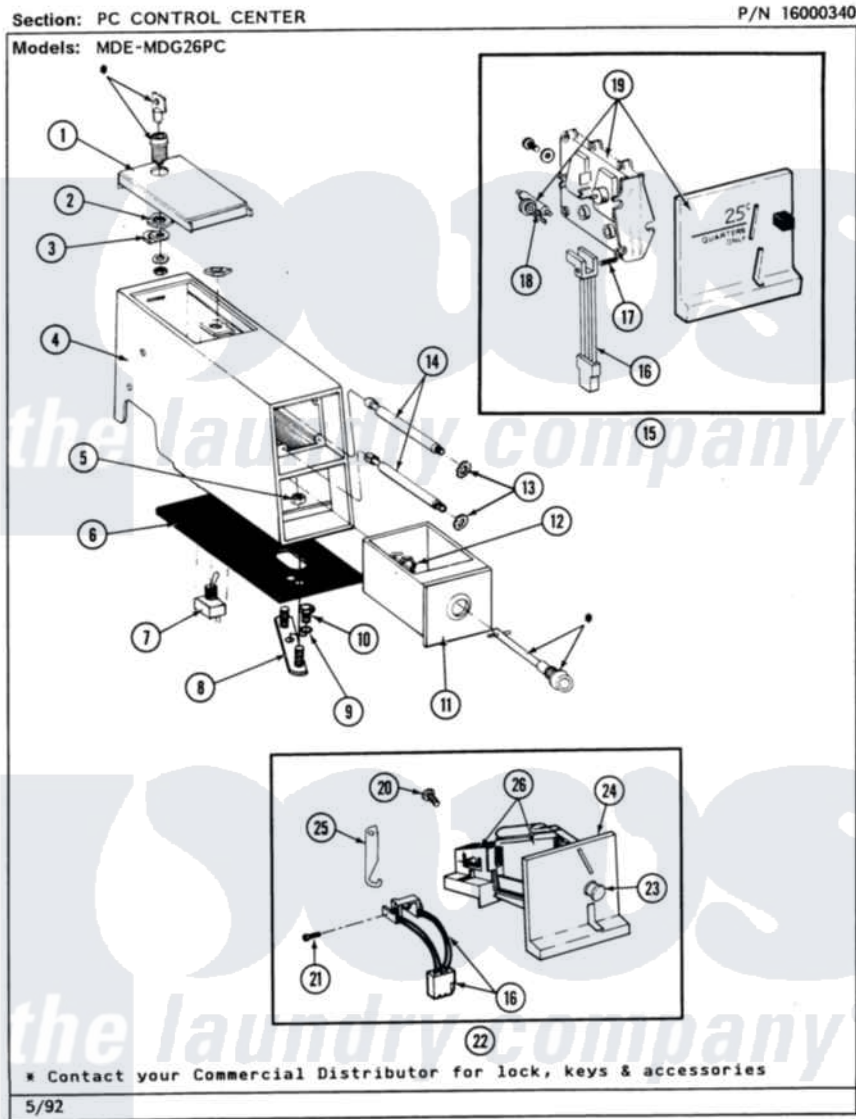

Maytag MDE26PCADL 04 - PC CONTROL CENTER

Maytag Residential Maytag MDE26PCADL Dryer Parts Parts Diagram 04 - PC CONTROL CENTER
 Click on the part number to view part

Item	Original Part Number	Replaced By	Status	Part Description
001	203188		Not Available	TIMER ACCESS DOOR (WHT)
"	203188L		Not Available	ACCESS DOOR-ALMOND
"	203188M		Not Available	ACCESS DOOR-HARVEST WHEAT
002	212328	W10139762		Hex Nut, 3/4-27
003	213750	W10133266		Cam-Lock
004	207673	22001407		Case, Coin Slide
"	207673L	22001408		(ALM)
"	207940	22001407		Case, Coin Slide
"	207940L	22001408		(ALM)
"	NLA		Not Available	(H. WHEAT)
"	NLA		Not Available	(H. WHEAT)
005	Y052740	62739		Nut, Lock
006	214660			Gasket, Control Center
007	206794		Not Available	SWITCH (W/NUT)
008	NLA		Not Available	MTG. STRAP---NA

009	910309			Washer, Mounting Strap
010	211294	90767		Screw, 8A X 3/8 HeX Washer Head Tapping
011	207912	208884		Coin Box K
"	207912L	208884		Coin Box K
"	NLA		Not Available	(H. WHEAT)
012	212328	W10139762		Hex Nut, 3/4-27
013	910181			Lockwasher, Terminal Block
014	213035			Bolt, Locking
015	NLA		Not Available	COIN DROP ASSY.
016	206799			Optic Switch Assembly
017	314665			Screw, Switch Assembly
018	NLA		Not Available	BALANCE ARM W/WEIGHT (\$.25)
019	NLA		Not Available	COIN REJECTOR
020	NLA		Not Available	SCREW FOR CAUTION PLATE----NA
021	314665			Screw, Switch Assembly
022	207948			Coin Drop Assembly
"	NLA		Not Available	COIN DROP ASSY (CANADA)
023	216009			BUTTON, RETURN
024	216010	Y208306		Kit- Mtg C
025	216011			Spring, Return Button
026	207947			Rejector, Coin
"	207949			Rejector, Coin