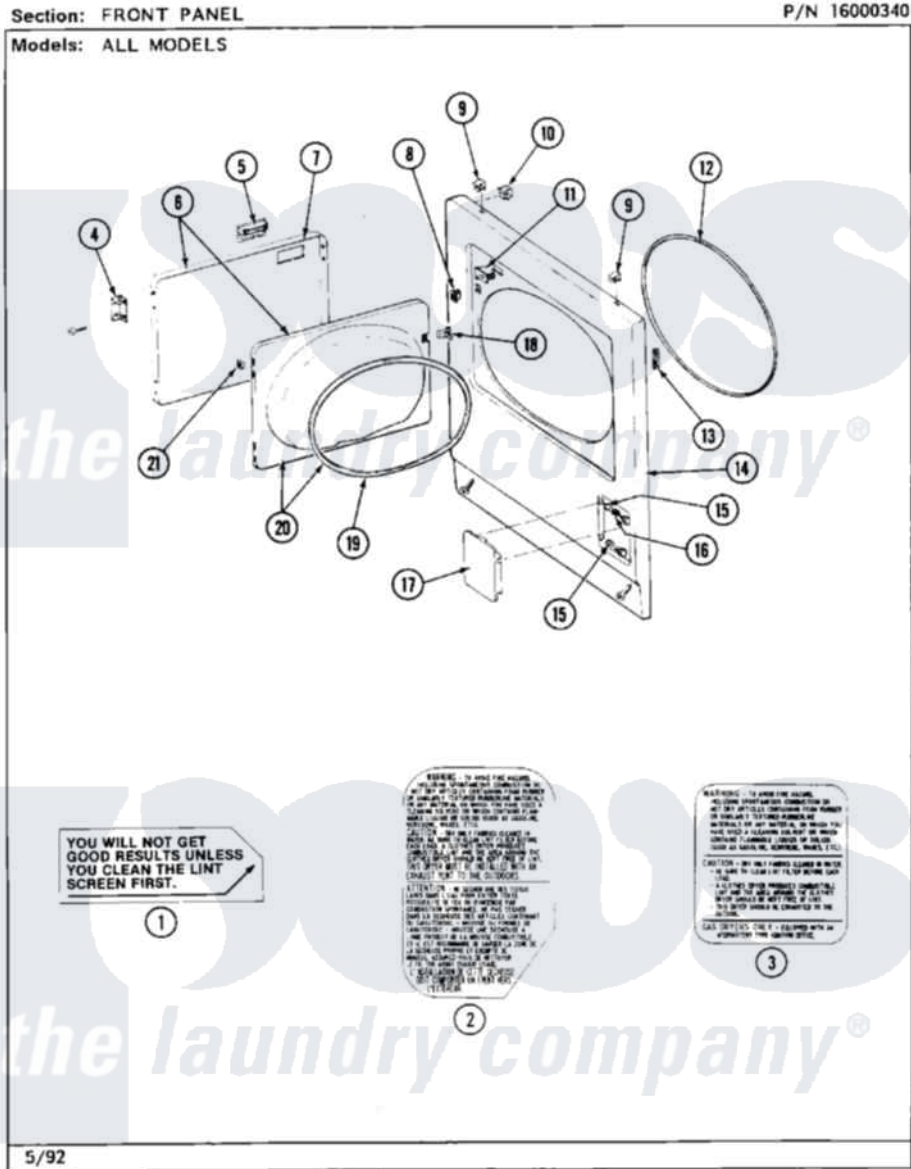

# Maytag MDE26PCADL 05 - FRONT PANEL

24

Maytag [Residential Maytag MDE26PCADL Dryer Parts](#) Parts Diagram 05 - FRONT PANEL  
Click on the part number to view part

Item	Original Part Number	Replaced By	Status	Part Description
001	Y313340			LABEL, LINT SCREEN INSTRUCTION
002	314941		Not Available	LABEL, INSTRUCTION
003	314942			INSTRUCTION LABEL
"	NLA		Not Available	INSTRUCTION LABEL
004	307099	<a href="#">33001230</a>		Hinge, Door
"	<a href="#">Y314062</a>			Screw, Door Hinge And Panel
005	312960	<a href="#">489355</a>		Screw, 8 X 1/2
"	<a href="#">314946</a>			Handle White
"	<a href="#">314972</a>			Handle Door ALM
"	NLA		Not Available	(H. WHEAT)
006	NLA		Not Available	(ALM)
"	Y307111		Not Available	DOOR ASSY. COMPLETE (WHT)
007	<a href="#">314966</a>			Panel, Outer
"	NLA		Not Available	(ALM)
008	<a href="#">306436</a>			Door Latch Kit--W

009	212982	<a href="#">22001650</a>	Fastener, Spring
010	<a href="#">Y310376</a>		Clip, Door Switch Harness
011	Y305753	<a href="#">W10169313</a>	Switch-Dor
012	<a href="#">314937</a>		Seal, Front Panel
013	<a href="#">Y313907</a>		Fastener, Twin
014	<a href="#">204439</a>		Screw And Fstner Assembly
"	NLA		Not Available
			PANEL, FRONT (WHT)
015	212949	<a href="#">22001866</a>	Screw, Relay
"	312301		Not Available
			BUSHING FOR ACCESS STUD
"	NLA		Not Available
			BUSHING, ACCESS STUD
016	<a href="#">312369</a>		Sleeve, Access Panel Stud Part Not Used
017	302542		Not Available
			PART NOT USED. (DG ONLY)
"	302542L		Not Available
			PART NOT USED. (DG ONLY)
"	302542M		Not Available
			ACCESS DOOR-HARVEST WHEAT
"	NLA		Not Available
			ACCESS DOOR (WHT)
018	314936	<a href="#">33001305</a>	Strike, Door
"	314944	<a href="#">33001305</a>	Strike, Door
019	314935	<a href="#">33001192</a>	Seal, Door
020	307098		Not Available
			DOOR, INNER (W/SEAL)
021	<a href="#">Y313910</a>		Clip, Door Liner To Outer Panel