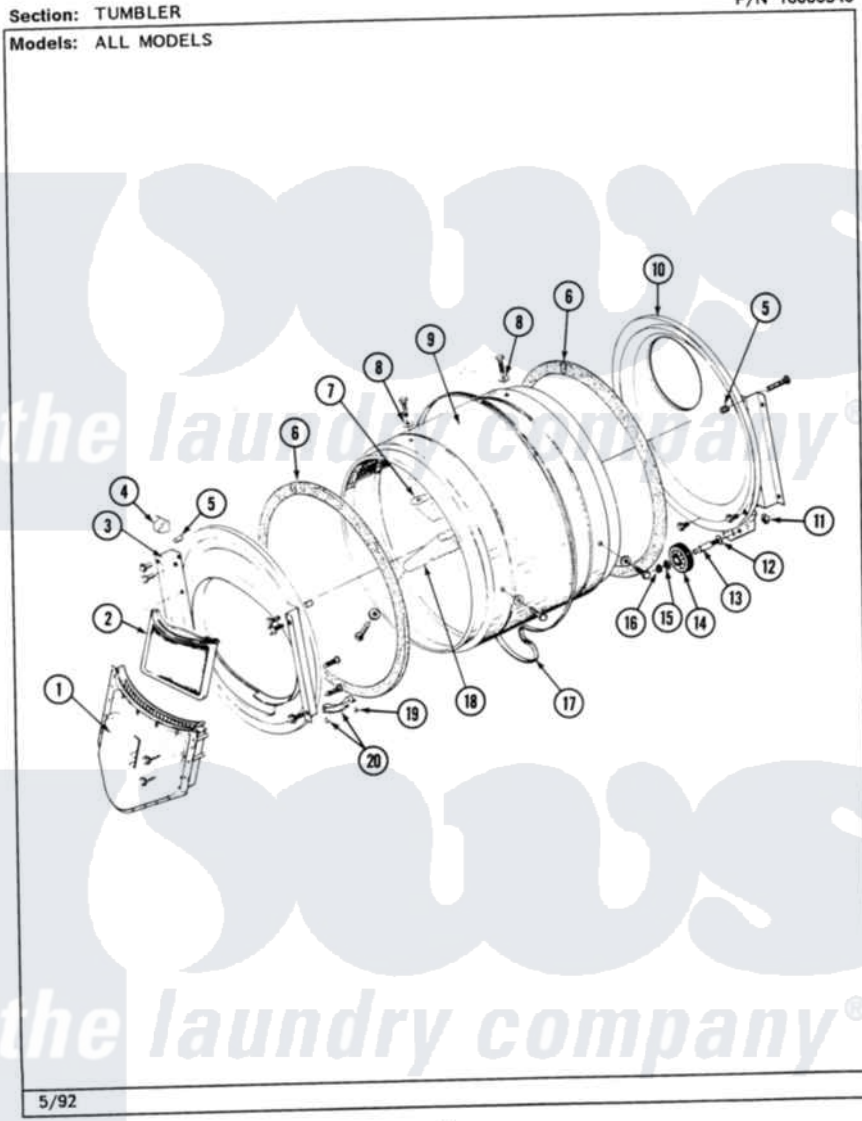

Maytag MDE26PCADL 06 - TUMBLER

P/N 16000340

26

Maytag Residential Maytag MDE26PCADL Dryer Parts Parts Diagram 06 - TUMBLER
Click on the part number to view part

Item	Original Part Number	Replaced By	Status	Part Description
001	Y307112	33001016		Outlet Duct Assembly
"	Y314110	33002917		Screw, No.10-16
002	307108	33002970		Lint Filte
003	307109	33001179		Front, Tumbler
"	Y313561			Screw---NA
"	NLA		Not Available	SCREW
"	Y310632	1163839		Screw
004	Y310376			Clip, Door Switch Harness
005	NLA		Not Available	COVER, THREAD
006	314820			Seal, Tumbler
007	314803	33001012		Baffle
"	Y310759			Screw, Tumbler Baffles
008	314158			Washer, Baffle To Tumbler
009	306663		Not Available	TUMBLER W/BAFFLES
"	314802		Not Available	TUMBLER W/OUT BAFFLES
010	211294	90767		Screw, 8A X 3/8 HeX Washer Head Tapping

"	Y307114	33001178	Back, Tumbler
"	Y308544	33001178	Back, Tumbler
011	312538	33001443	Nut, Hex
012	Y313347	312535	Washer, Vault Mounting Brk.
013	Y312948	6-3129480	Shaft- Tumbler
014	Y303373	12001541	Drum Roller/Washer Assembly--W
015	312535		Washer, Vault Mounting Brk.
016	410233	9703438	Ring-Retrn
017	Y312959		Poly "V" Belt For Tumbler
018	314804	33001004	Baffle, Tall
"	Y310759		Screw, Tumbler Baffles
019	210720		Rivet, Bearing To Tumbler Fmt
020	306508		Tumbler Bearing Kit ---W