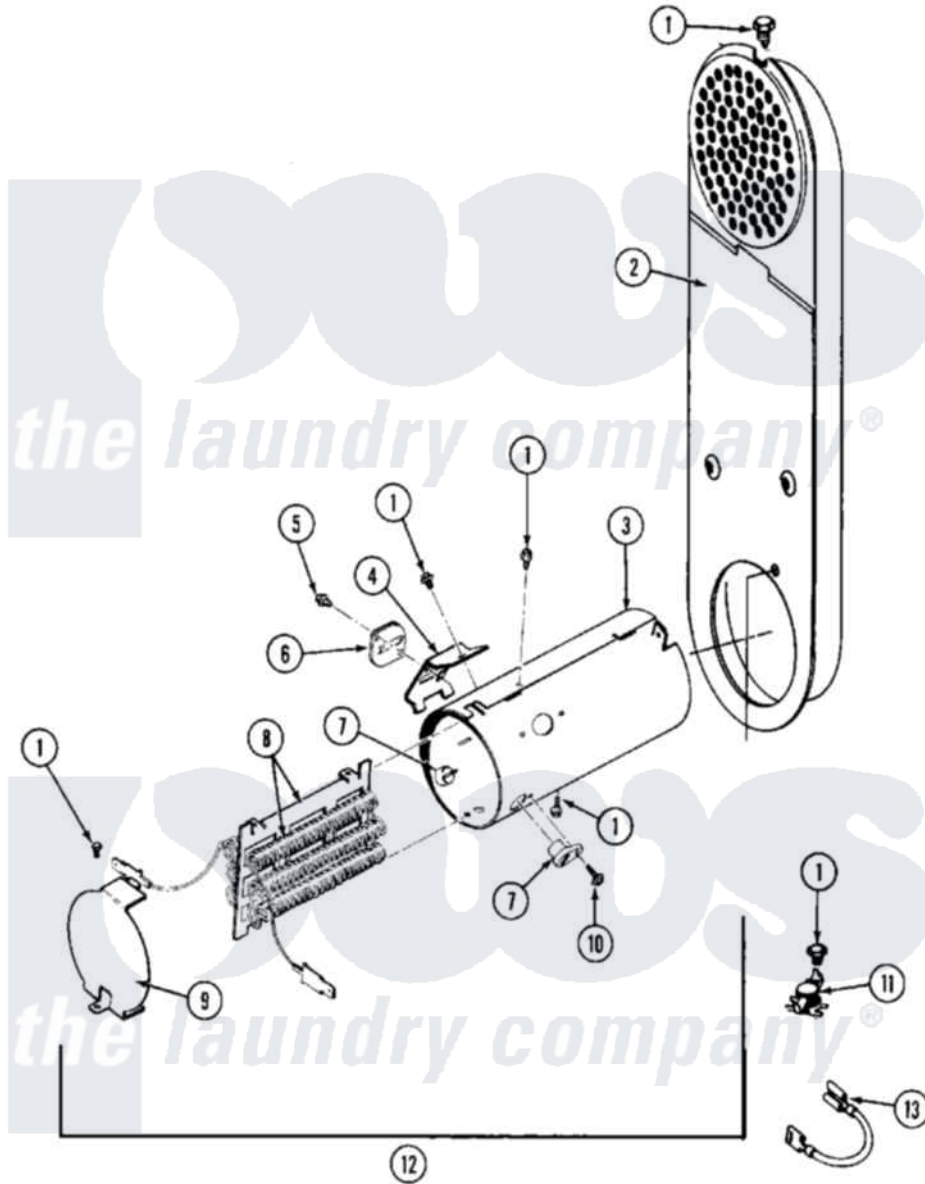

Maytag MDE26PCADL 10 - HEATER (A0 SERIES)

Maytag Residential Maytag MDE26PCADL Dryer Parts Parts Diagram 10 - HEATER (A0 SERIES)
 Click on the part number to view part

Item	Original Part Number	Replaced By	Status	Part Description
001	Y303881			Clip And Insulator Assembly
002	Y303404			Heater Assembly Complete
003	Y313576			Heater Chamber, Bottom
004	Y313575		Not Available	HEATER CHAMBER, TOP
005	Y312890			Retainer, Heater Chamber
006	Y313537			Heater Element 240 Volt
007	304124		Not Available	HEATER SHIELD
008	311484	112432		Nut
009	303396			Thermostat, Hi-Limit
010	NLA		Not Available	INLET DUCT ASSY.
011	Y313270			Insulator For Heater Elemen
012	Y304693			Jumper Wire
013	315046			MOUNTING BRACKET
014	211294	90767		Screw, 8A X 3/8 HeX Washer Head Tapping
015	NLA		Not Available	PART NOT USED
016	Y304596			Terminal Insulator Assembly

017 [307473](#)

Fuse, Thermal

018 [311093](#)

Washer, Terminal Connection

019 [210745](#)

Wire Terminal