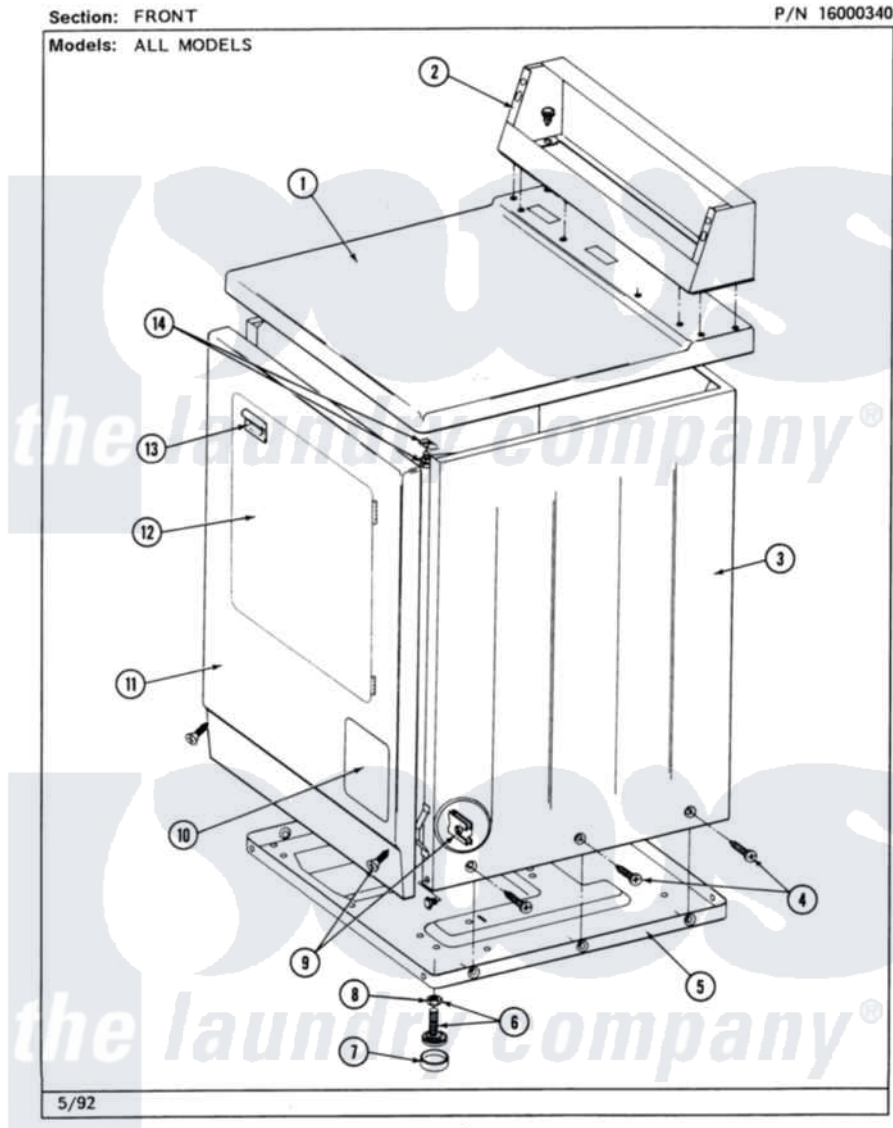

Maytag MDE26PCADW 01 - FRONT

2

Maytag [Residential Maytag MDE26PCADW Dryer Parts](#) Parts Diagram 01 - FRONT
Click on the part number to view part

Item	Original Part Number	Replaced By	Status	Part Description
001	307104			Top Cover Assembly
"	NLA		Not Available	(ALM)
002	212276	W10116760		Screw
"	NLA		Not Available	CONTROL COVER (WHT)
003	NLA		Not Available	CABINET (WHT)
"	Y310632	1163839		Screw
004	213007			Xfor Cabinet See Cabinet, Back
005	Y303361		Not Available	BASE ASSY. (UPPER & LOWER)
006	Y305086			Adjustable Leg And Nut
007	Y314137			Foot, Rubber
008	Y052740	62739		Nut, Lock
009	204439			Screw And Fstner Assembly
010	302542		Not Available	PART NOT USED. (DG ONLY)
"	302542L		Not Available	PART NOT USED. (DG ONLY)
"	302542M		Not Available	ACCESS DOOR-HARVEST

		Not Available	WHEAT
"	NLA	Not Available	ACCESS DOOR (WHT)
011	NLA	Not Available	FRONT PANEL ASSY. (WHT)
012	308061	Not Available	DOOR ASSY. COMPLETE (WHT)
"	NLA	Not Available	(ALM)
013	314946		Handle White
"	314972		Handle Door ALM
"	NLA	Not Available	(H. WHEAT)
014	204445		Screw And Fastener Assembly