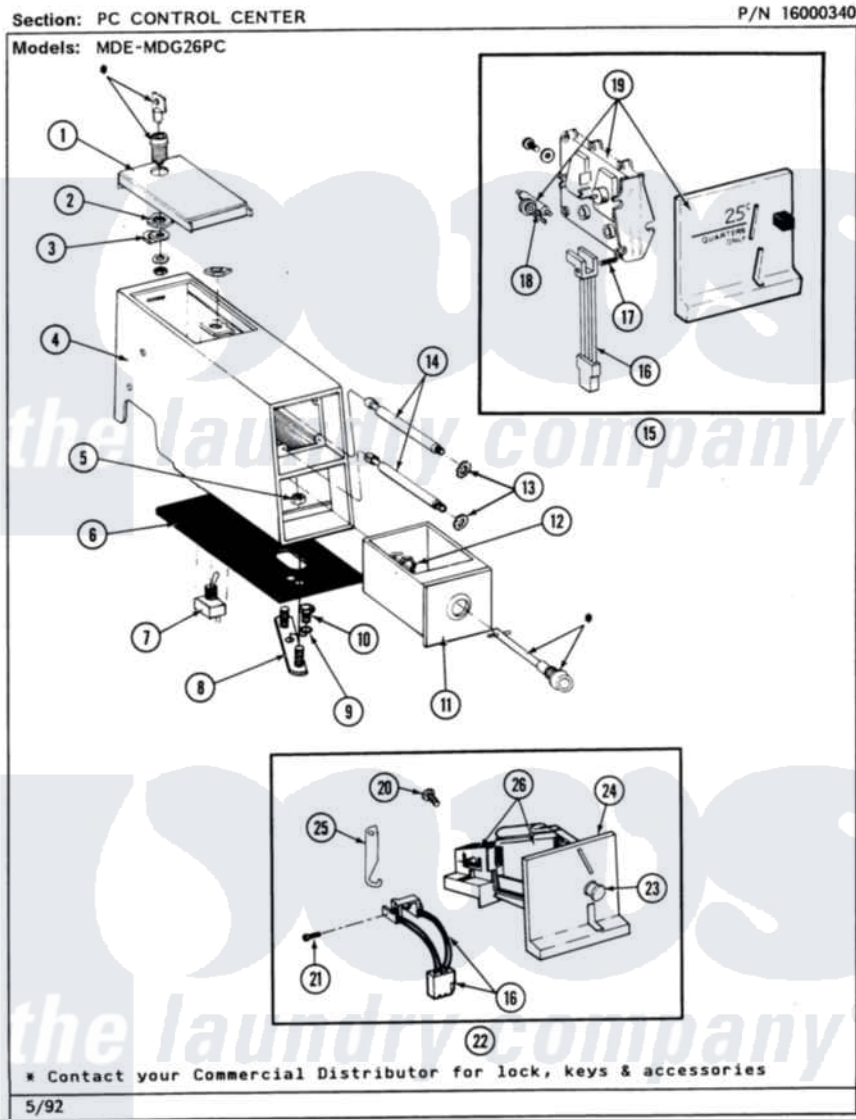

Maytag MDE26PCADW 04 - PC CONTROL CENTER

Maytag Residential Maytag MDE26PCADW Dryer Parts Parts Diagram 04 - PC CONTROL CENTER
 Click on the part number to view part

Item	Original Part Number	Replaced By	Status	Part Description
001	203188		Not Available	TIMER ACCESS DOOR (WHT)
"	203188L		Not Available	ACCESS DOOR-ALMOND
"	203188M		Not Available	ACCESS DOOR-HARVEST WHEAT
002	212328	W10139762		Hex Nut, 3/4-27
003	213750	W10133266		Cam-Lock
004	207673	22001407		Case, Coin Slide
"	207673L	22001408		(ALM)
"	207940	22001407		Case, Coin Slide
"	207940L	22001408		(ALM)
"	NLA		Not Available	(H. WHEAT)
"	NLA		Not Available	(H. WHEAT)
005	Y052740	62739		Nut, Lock
006	214660			Gasket, Control Center
007	206794		Not Available	SWITCH (W/NUT)
008	NLA		Not Available	MTG. STRAP---NA

009	910309			Washer, Mounting Strap
010	211294	90767		Screw, 8A X 3/8 HeX Washer Head Tapping
011	207912	208884		Coin Box K
"	207912L	208884		Coin Box K
"	NLA		Not Available	(H. WHEAT)
012	212328	W10139762		Hex Nut, 3/4-27
013	910181			Lockwasher, Terminal Block
014	213035			Bolt, Locking
015	NLA		Not Available	COIN DROP ASSY.
016	206799			Optic Switch Assembly
017	314665			Screw, Switch Assembly
018	NLA		Not Available	BALANCE ARM W/WEIGHT (\$.25)
019	NLA		Not Available	COIN REJECTOR
020	NLA		Not Available	SCREW FOR CAUTION PLATE----NA
021	314665			Screw, Switch Assembly
022	207948			Coin Drop Assembly
"	NLA		Not Available	COIN DROP ASSY (CANADA)
023	216009			BUTTON, RETURN
024	216010	Y208306		Kit- Mtg C
025	216011			Spring, Return Button
026	207947			Rejector, Coin
"	207949			Rejector, Coin