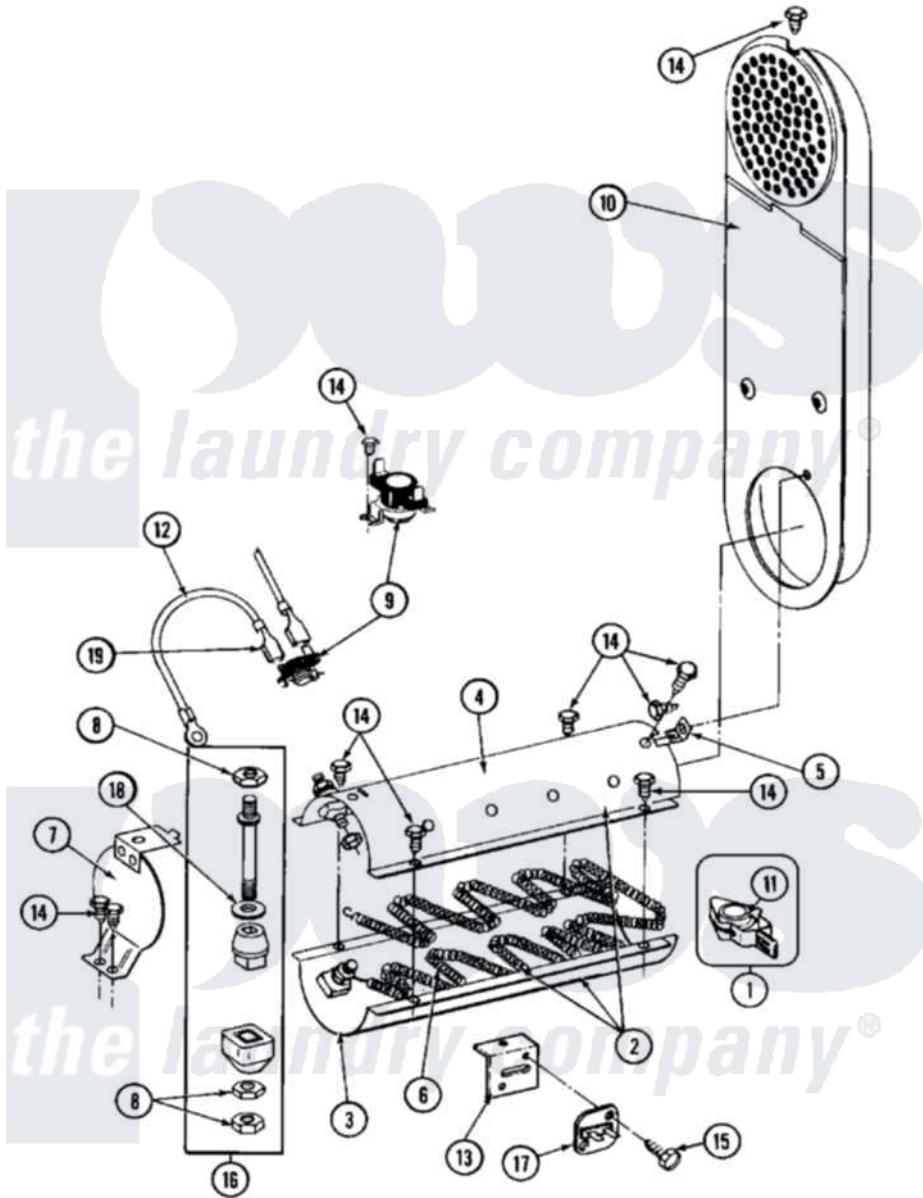

# Maytag MDE26PCADW 07 - HEATER (A3 SERIES)

Maytag Residential Maytag MDE26PCADW Dryer Parts Parts Diagram 07 - HEATER (A3 SERIES)  
 Click on the part number to view part

Item	Original Part Number	Replaced By	Status	Part Description
001	211294	<a href="#">90767</a>		Screw, 8A X 3/8 HeX Washer Head Tapping
002	NLA		Not Available	INLET DUCT ASSY.
003	<a href="#">314995</a>			Enclosure, Heater
004	<a href="#">315346</a>			Bracket, Thermal Fuse
005	NLA		Not Available	PART NOT USED
006	<a href="#">307473</a>			Fuse, Thermal
007	<a href="#">314998</a>			Insulator, Terminal
008	307184	<a href="#">Y308612</a>		Heater Sub-Assembly
009	<a href="#">314999</a>			Shield, Radiant
010	NLA		Not Available	SCREW
011	<a href="#">308217</a>			Thermostat, Hi-Limit
"	<a href="#">Y307173</a>			Wire, Jumper
012	<a href="#">308258</a>			Heater Assembly Complete