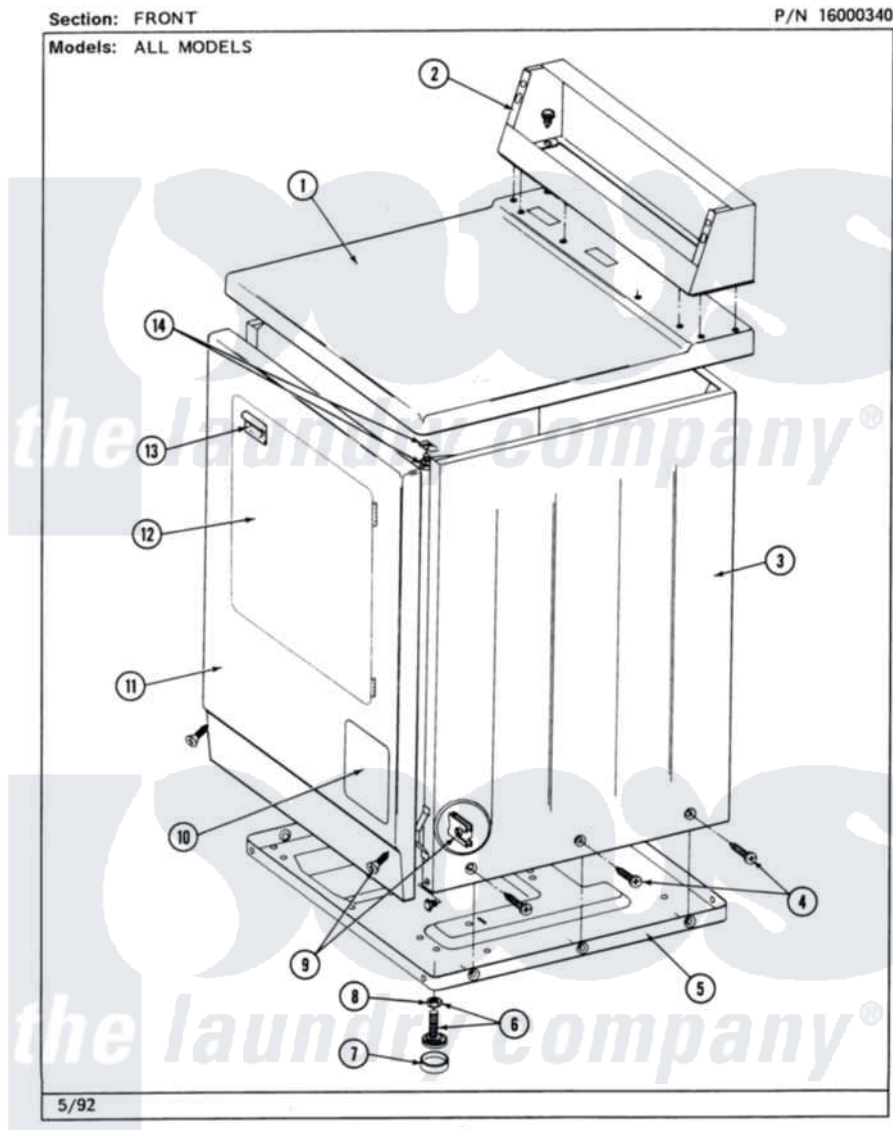

Maytag MDE26PCAEG 01 - FRONT

2

Maytag [Residential Maytag MDE26PCAEG Dryer Parts](#) Parts Diagram 01 - FRONT
Click on the part number to view part

Item	Original Part Number	Replaced By	Status	Part Description
001	307104			Top Cover Assembly
"	NLA		Not Available	(ALM)
002	212276	W10116760		Screw
"	NLA		Not Available	CONTROL COVER (WHT)
003	NLA		Not Available	CABINET (WHT)
"	Y310632	1163839		Screw
004	213007			Xfor Cabinet See Cabinet, Back
005	Y303361		Not Available	BASE ASSY. (UPPER & LOWER)
006	Y305086			Adjustable Leg And Nut
007	Y314137			Foot, Rubber
008	Y052740	62739		Nut, Lock
009	204439			Screw And Fstner Assembly
010	302542		Not Available	PART NOT USED. (DG ONLY)
"	302542L		Not Available	PART NOT USED. (DG ONLY)
"	302542M		Not Available	ACCESS DOOR-HARVEST

		Not Available	WHEAT
"	NLA	Not Available	ACCESS DOOR (WHT)
011	NLA	Not Available	FRONT PANEL ASSY. (WHT)
012	308061	Not Available	DOOR ASSY. COMPLETE (WHT)
"	NLA	Not Available	(ALM)
013	314946		Handle White
"	314972		Handle Door ALM
"	NLA	Not Available	(H. WHEAT)
014	204445		Screw And Fastener Assembly