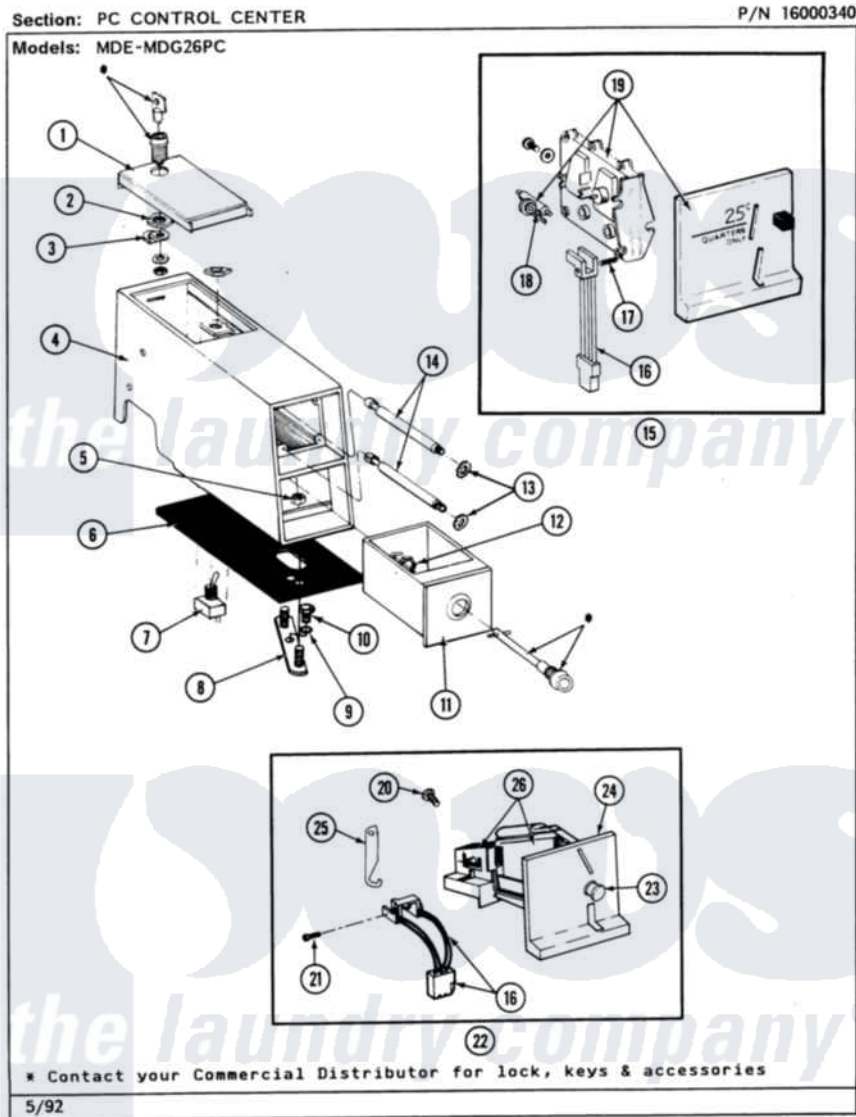

# Maytag MDE26PCAEG 04 - PC CONTROL CENTER

Maytag Residential Maytag MDE26PCAEG Dryer Parts Parts Diagram 04 - PC CONTROL CENTER  
 Click on the part number to view part

Item	Original Part Number	Replaced By	Status	Part Description
001	203188		Not Available	TIMER ACCESS DOOR (WHT)
"	203188L		Not Available	ACCESS DOOR-ALMOND
"	203188M		Not Available	ACCESS DOOR-HARVEST WHEAT
002	212328	<a href="#">W10139762</a>		Hex Nut, 3/4-27
003	213750	<a href="#">W10133266</a>		Cam-Lock
004	207673	<a href="#">22001407</a>		Case, Coin Slide
"	207673L	<a href="#">22001408</a>		(ALM)
"	207940	<a href="#">22001407</a>		Case, Coin Slide
"	207940L	<a href="#">22001408</a>		(ALM)
"	NLA		Not Available	(H. WHEAT)
"	NLA		Not Available	(H. WHEAT)
005	Y052740	<a href="#">62739</a>		Nut, Lock
006	<a href="#">214660</a>			Gasket, Control Center
007	206794		Not Available	SWITCH (W/NUT)
008	NLA		Not Available	MTG. STRAP---NA

009	<a href="#">910309</a>		Washer, Mounting Strap
010	211294	<a href="#">90767</a>	Screw, 8A X 3/8 HeX Washer Head Tapping
011	207912	<a href="#">208884</a>	Coin Box K
"	207912L	<a href="#">208884</a>	Coin Box K
"	NLA		Not Available (H. WHEAT)
012	212328	<a href="#">W10139762</a>	Hex Nut, 3/4-27
013	<a href="#">910181</a>		Lockwasher, Terminal Block
014	<a href="#">213035</a>		Bolt, Locking
015	NLA		Not Available COIN DROP ASSY.
016	<a href="#">206799</a>		Optic Switch Assembly
017	<a href="#">314665</a>		Screw, Switch Assembly
018	NLA		Not Available BALANCE ARM W/WEIGHT (\$ .25)
019	NLA		Not Available COIN REJECTOR
020	NLA		Not Available SCREW FOR CAUTION PLATE----NA
021	<a href="#">314665</a>		Screw, Switch Assembly
022	<a href="#">207948</a>		Coin Drop Assembly
023	216009		BUTTON, RETURN
024	216010	<a href="#">Y208306</a>	Kit- Mtg C
025	<a href="#">216011</a>		Spring, Return Button
026	<a href="#">207947</a>		Rejector, Coin