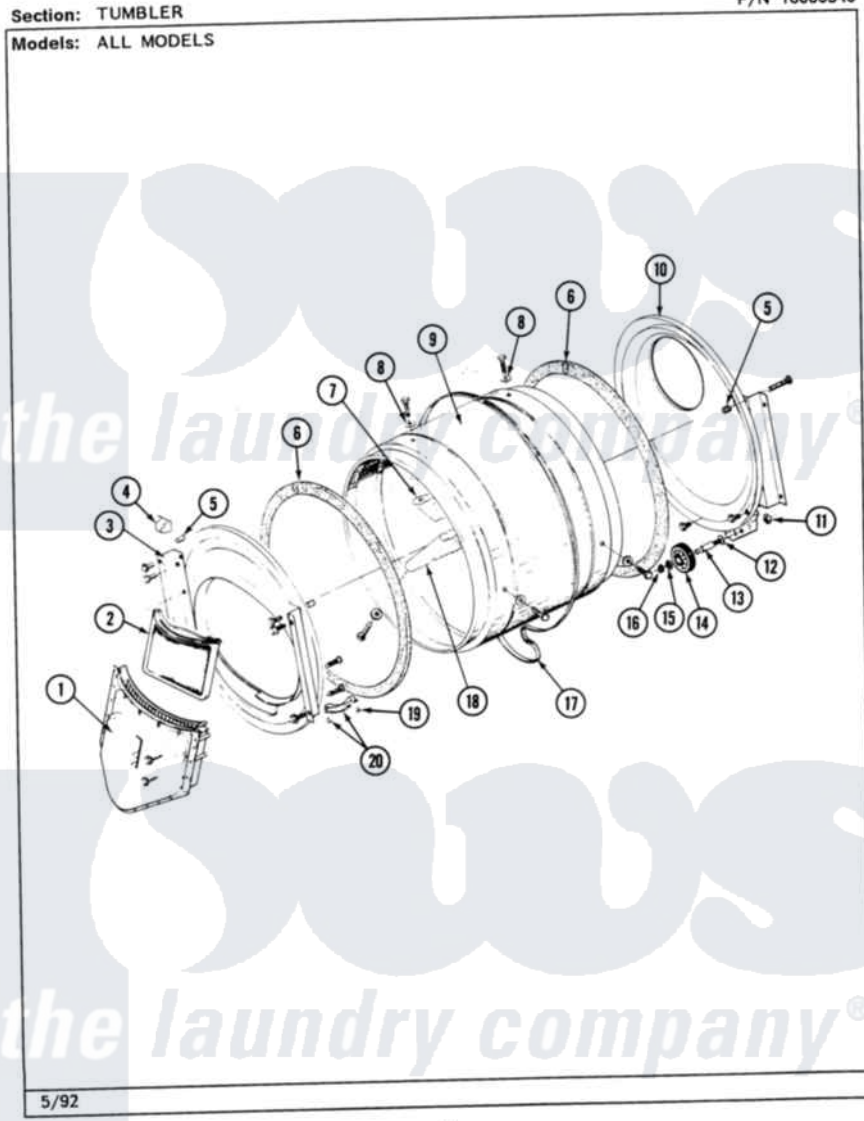

Maytag MDE26PCAEG 06 - TUMBLER

P/N 16000340

26

Maytag Residential Maytag MDE26PCAEG Dryer Parts Parts Diagram 06 - TUMBLER
Click on the part number to view part

Item	Original Part Number	Replaced By	Status	Part Description
001	Y307112	33001016		Outlet Duct Assembly
"	Y314110	33002917		Screw, No.10-16
002	307108	33002970		Lint Filte
003	307109	33001179		Front, Tumbler
"	Y313561			Screw---NA
"	NLA		Not Available	SCREW
"	Y310632	1163839		Screw
004	Y310376			Clip, Door Switch Harness
005	NLA		Not Available	COVER, THREAD
006	314820			Seal, Tumbler
007	314803	33001012		Baffle
"	Y310759			Screw, Tumbler Baffles
008	314158			Washer, Baffle To Tumbler
009	306663		Not Available	TUMBLER W/BAFFLES
"	314802		Not Available	TUMBLER W/OUT BAFFLES
010	211294	90767		Screw, 8A X 3/8 HeX Washer Head Tapping

"	Y307114	33001178	Back, Tumbler
"	Y308544	33001178	Back, Tumbler
011	312538	33001443	Nut, Hex
012	Y313347	312535	Washer, Vault Mounting Brk.
013	Y312948	6-3129480	Shaft- Tumbler
014	Y303373	12001541	Drum Roller/Washer Assembly--W
015	312535		Washer, Vault Mounting Brk.
016	410233	9703438	Ring-Retrn
017	Y312959		Poly "V" Belt For Tumbler
018	314804	33001004	Baffle, Tall
"	Y310759		Screw, Tumbler Baffles
019	210720		Rivet, Bearing To Tumbler Fmt
020	306508		Tumbler Bearing Kit ---W