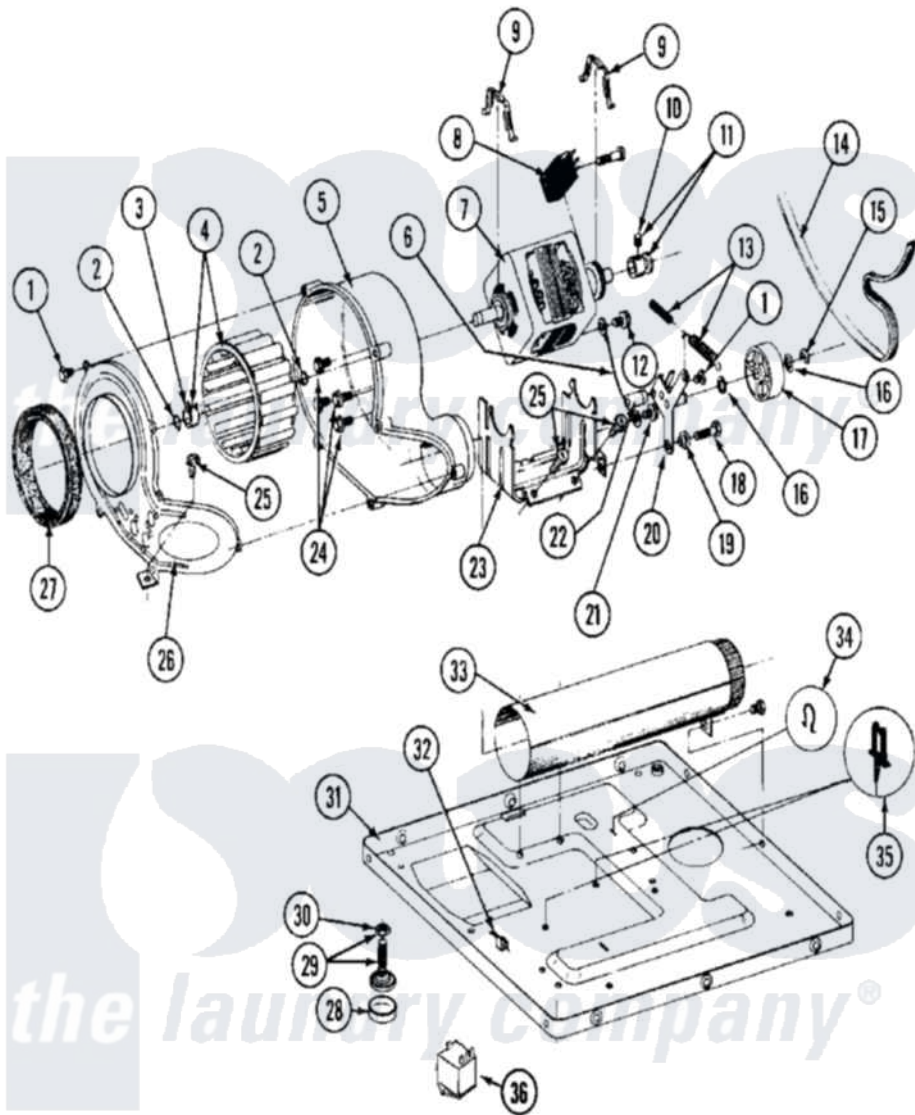

Maytag MDE26PCAEG 08 - MOTOR DRIVE, BLOWER & BASE FRAME

Maytag Residential Maytag MDE26PCAEG Dryer Parts Parts Diagram 08 - MOTOR DRIVE, BLOWER & BASE FRAME
 Click on the part number to view part

Item	Original Part Number	Replaced By	Status	Part Description
001	Y312961	W10116751		Screw
002	410233	9703438		Ring-Retrn
003	312967			Clamp, Blower Housing
004	Y303836			Blower Wheel Assembly And Clamp
005	Y312893			Housing, Blower
006	901220			Ground Wire
007	Y303358	W10410999		Motor-Drve
008	306207		Not Available	(PROD. No.303358-8 & No.303358-9)
"	NLA		Not Available	SWITCH, MOTOR START-PROD.
"	Y303877		Not Available	SWITCH, MOTOR EXTERNAL START No.303358-2, No.303358-4, 303358-7
"	Y303879			Switch, Motor External Start
009	Y015825			Clip, Motor To Motor Support
010	Y053241			Set Screw, Motor Pulley

011	Y305185	6-3051850		Pulley- MO
012	910343	488234		Screw 8-32 X 1/4
013	Y303945			IDLER SPRING ASSY. W/PLUG
014	Y312959			Poly "V" Belt For Tumbler
015	312958	354987		Ring, Retaining
016	Y312527			Washer, Idler Shaft
017	Y303705	6-3037050		Pulley- ID
018	Y014874			Screw, Idler Arm And Sleeve
019	Y312894	315772		Sleeve, Idler Arm
020	Y303363	6-3033630		Idler Arm
021	211294	90767		Screw, 8A X 3/8 HeX Washer Head Tapping
022	Y313582	W10116756		Spacer
023	NLA		Not Available	SUPPORT, MOTOR
024	Y310632	1163839		Screw
025	Y313561			Screw---NA
026	314778		Not Available	COVER, BLOWER HOUSING
027	Y312901			Seal, Housing Cover
028	210684			Foot, Adjustable Leg
029	Y302699	22003428		Leg, Adjustable
030	210385			Lock Nut For Adjustable Leg
031	Y303361		Not Available	BASE ASSY. (UPPER & LOWER)
032	Y310376			Clip, Door Switch Harness
033	Y303442			EXHAUST DUCT ASSEMBLY
034	410490			Spring, Retainer Wire Harness
035	Y313262	W10116752		Retainer-
036	306199			Relay, Heater