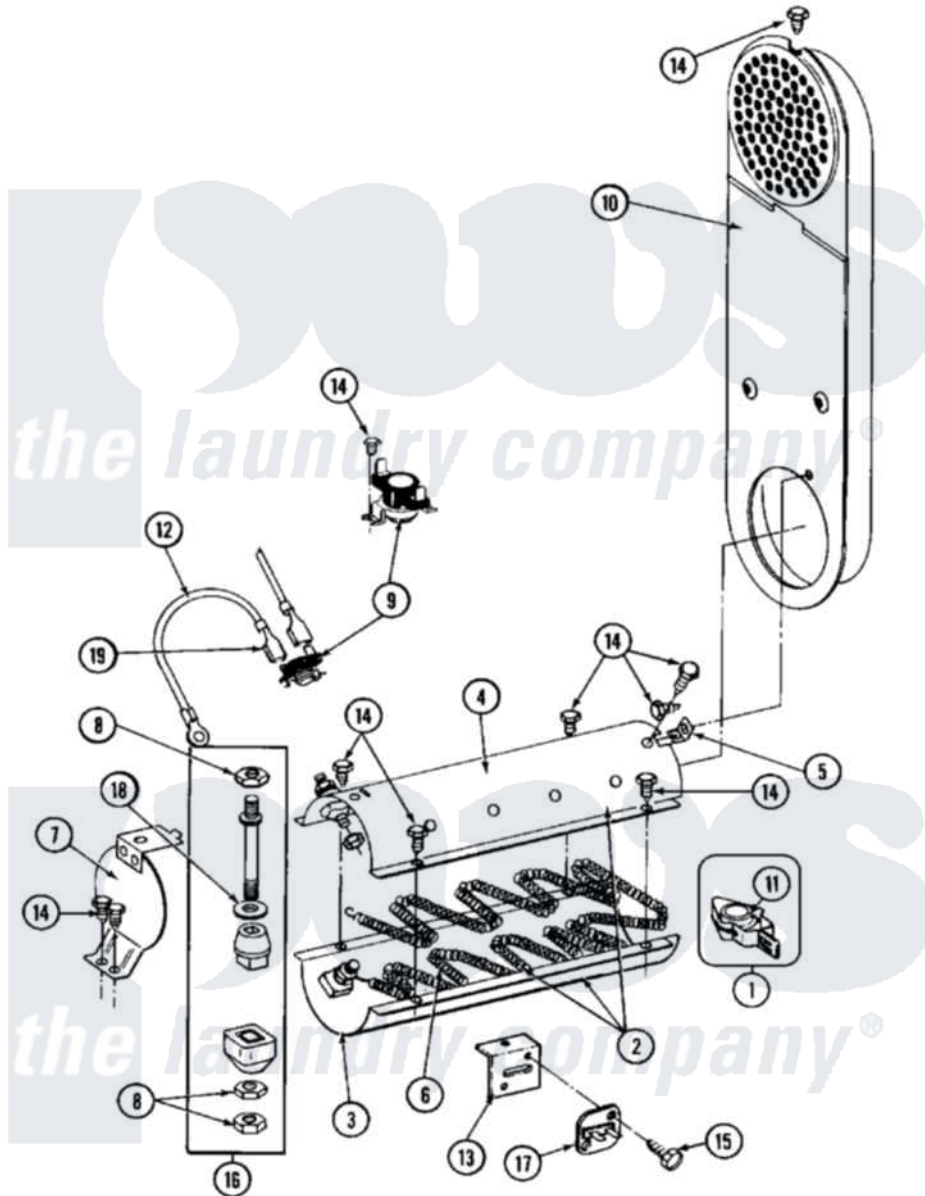

# Maytag MDE26PCAEG 10 - HEATER (A0 SERIES)

Maytag [Residential Maytag MDE26PCAEG Dryer Parts](#) Parts Diagram 10 - HEATER (A0 SERIES)  
 Click on the part number to view part

Item	Original Part Number	Replaced By	Status	Part Description
001	<a href="#">Y303881</a>			Clip And Insulator Assembly
002	Y303856		Not Available	HEATER ASSY. COMPLETE (208V)
003	<a href="#">Y313576</a>			Heater Chamber, Bottom
004	Y313575		Not Available	HEATER CHAMBER, TOP
005	<a href="#">Y312890</a>			Retainer, Heater Chamber
006	Y304837	<a href="#">W10116793</a>		Element
007	304124		Not Available	HEATER SHIELD
008	311484	<a href="#">112432</a>		Nut
009	<a href="#">303396</a>			Thermostat, Hi-Limit
010	NLA		Not Available	INLET DUCT ASSY.
011	<a href="#">Y313270</a>			Insulator For Heater Elemen
012	<a href="#">Y304693</a>			Jumper Wire
013	315046			MOUNTING BRACKET
014	211294	<a href="#">90767</a>		Screw, 8A X 3/8 HeX Washer Head Tapping
015	NLA		Not Available	PART NOT USED

016 [Y304596](#)

Terminal Insulator Assembly

017 [307473](#)

Fuse, Thermal

018 [311093](#)

Washer, Terminal Connection

019 [210745](#)

Wire Terminal