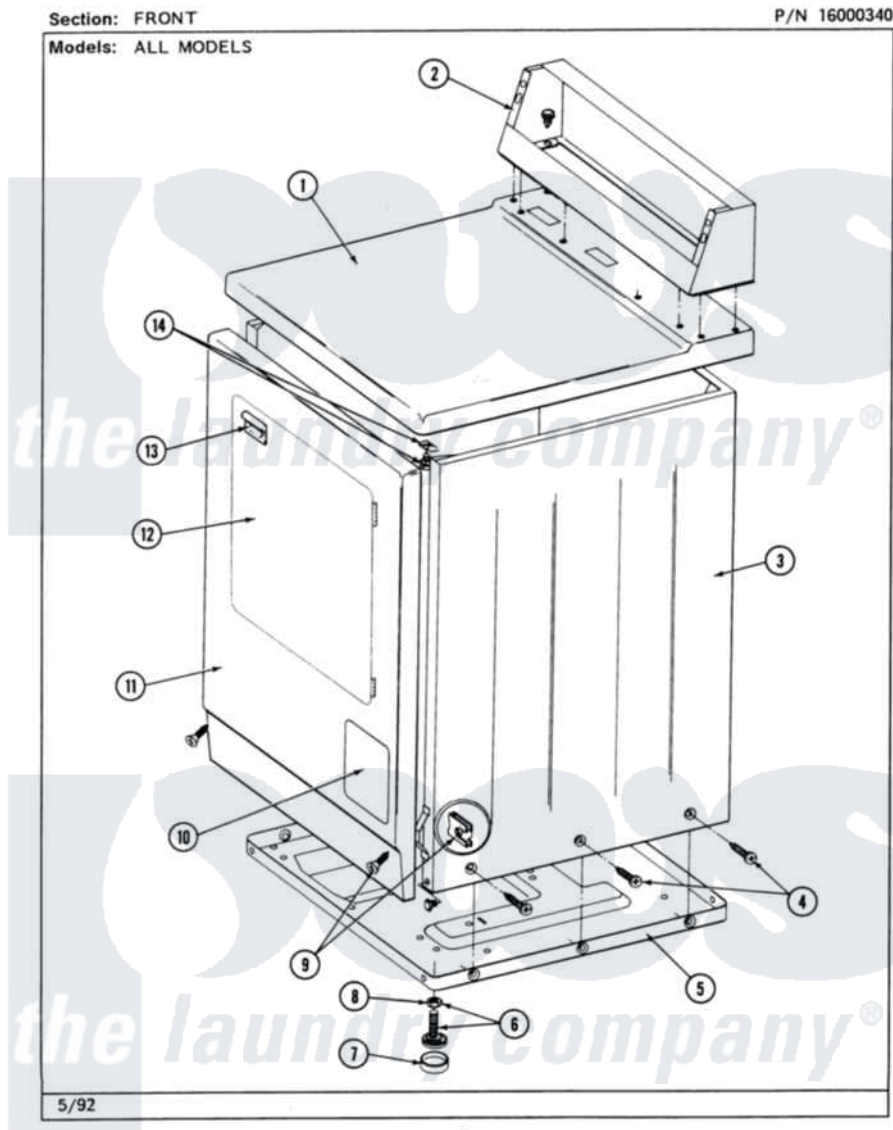

Maytag MDE26PCAEL 01 - FRONT

2

Maytag [Residential Maytag MDE26PCAEL Dryer Parts](#) Parts Diagram 01 - FRONT
Click on the part number to view part

Item	Original Part Number	Replaced By	Status	Part Description
001	307104			Top Cover Assembly
"	NLA		Not Available	(ALM)
002	212276	W10116760		Screw
"	NLA		Not Available	CONTROL COVER (WHT)
003	NLA		Not Available	CABINET (WHT)
"	Y310632	1163839		Screw
004	213007			Xfor Cabinet See Cabinet, Back
005	Y303361		Not Available	BASE ASSY. (UPPER & LOWER)
006	Y305086			Adjustable Leg And Nut
007	Y314137			Foot, Rubber
008	Y052740	62739		Nut, Lock
009	204439			Screw And Fstner Assembly
010	302542		Not Available	PART NOT USED. (DG ONLY)
"	302542L		Not Available	PART NOT USED. (DG ONLY)
"	302542M		Not Available	ACCESS DOOR-HARVEST

		Not Available	WHEAT
"	NLA	Not Available	ACCESS DOOR (WHT)
011	NLA	Not Available	FRONT PANEL ASSY. (WHT)
012	308061	Not Available	DOOR ASSY. COMPLETE (WHT)
"	NLA	Not Available	(ALM)
013	314946		Handle White
"	314972		Handle Door ALM
"	NLA	Not Available	(H. WHEAT)
014	204445		Screw And Fastener Assembly