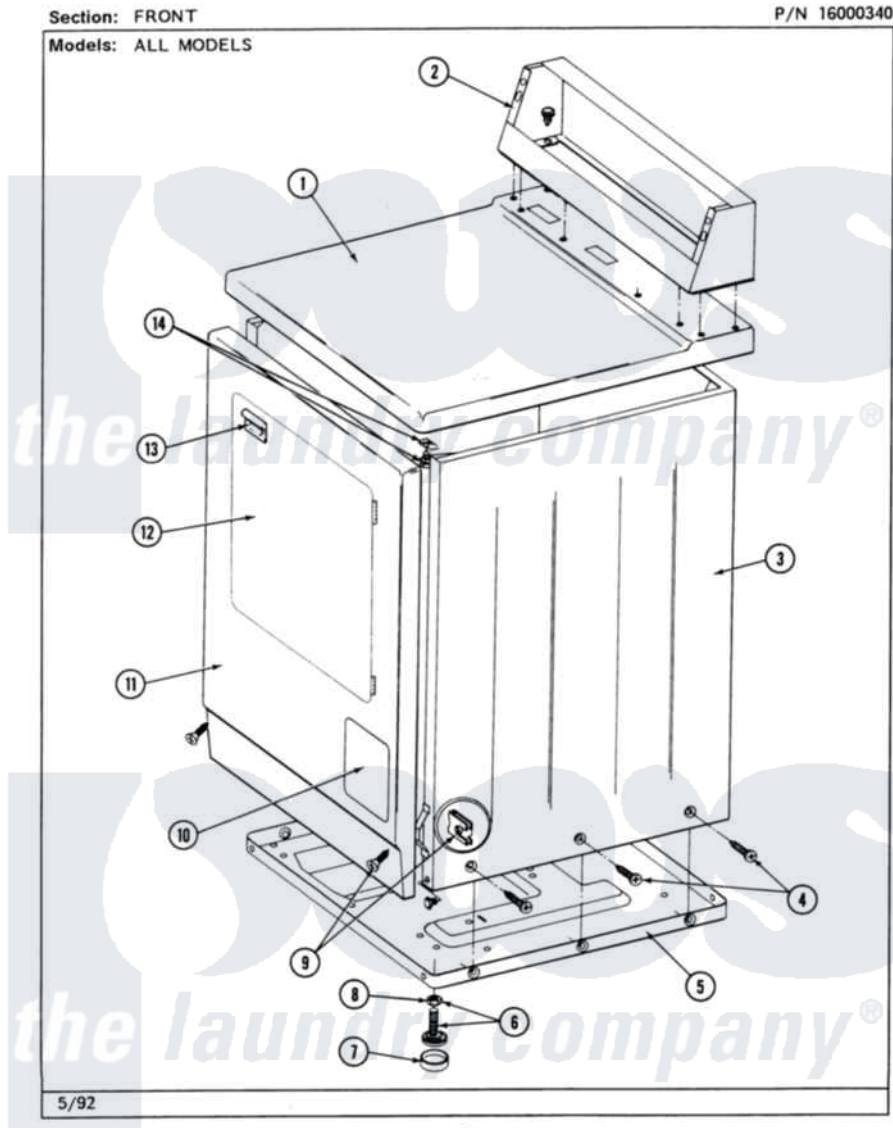

# Maytag MDE26PCAEW 01 - FRONT

2

Maytag [Residential Maytag MDE26PCAEW Dryer Parts](#) Parts Diagram 01 - FRONT  
 Click on the part number to view part

Item	Original Part Number	Replaced By	Status	Part Description
001	<a href="#">307104</a>			Top Cover Assembly
"	NLA		Not Available	(ALM)
002	212276	<a href="#">W10116760</a>		Screw
"	NLA		Not Available	CONTROL COVER (WHT)
003	NLA		Not Available	CABINET (WHT)
"	Y310632	<a href="#">1163839</a>		Screw
004	<a href="#">213007</a>			Xfor Cabinet See Cabinet, Back
005	Y303361		Not Available	BASE ASSY. (UPPER & LOWER)
006	<a href="#">Y305086</a>			Adjustable Leg And Nut
007	<a href="#">Y314137</a>			Foot, Rubber
008	Y052740	<a href="#">62739</a>		Nut, Lock
009	<a href="#">204439</a>			Screw And Fstner Assembly
010	302542		Not Available	PART NOT USED. (DG ONLY)
"	302542L		Not Available	PART NOT USED. (DG ONLY)
"	302542M		Not Available	ACCESS DOOR-HARVEST

		Not Available	WHEAT
"	NLA	Not Available	ACCESS DOOR (WHT)
011	NLA	Not Available	FRONT PANEL ASSY. (WHT)
012	308061	Not Available	DOOR ASSY. COMPLETE (WHT)
"	NLA	Not Available	(ALM)
013	<a href="#">314946</a>		Handle White
"	<a href="#">314972</a>		Handle Door ALM
"	NLA	Not Available	(H. WHEAT)
014	<a href="#">204445</a>		Screw And Fastener Assembly